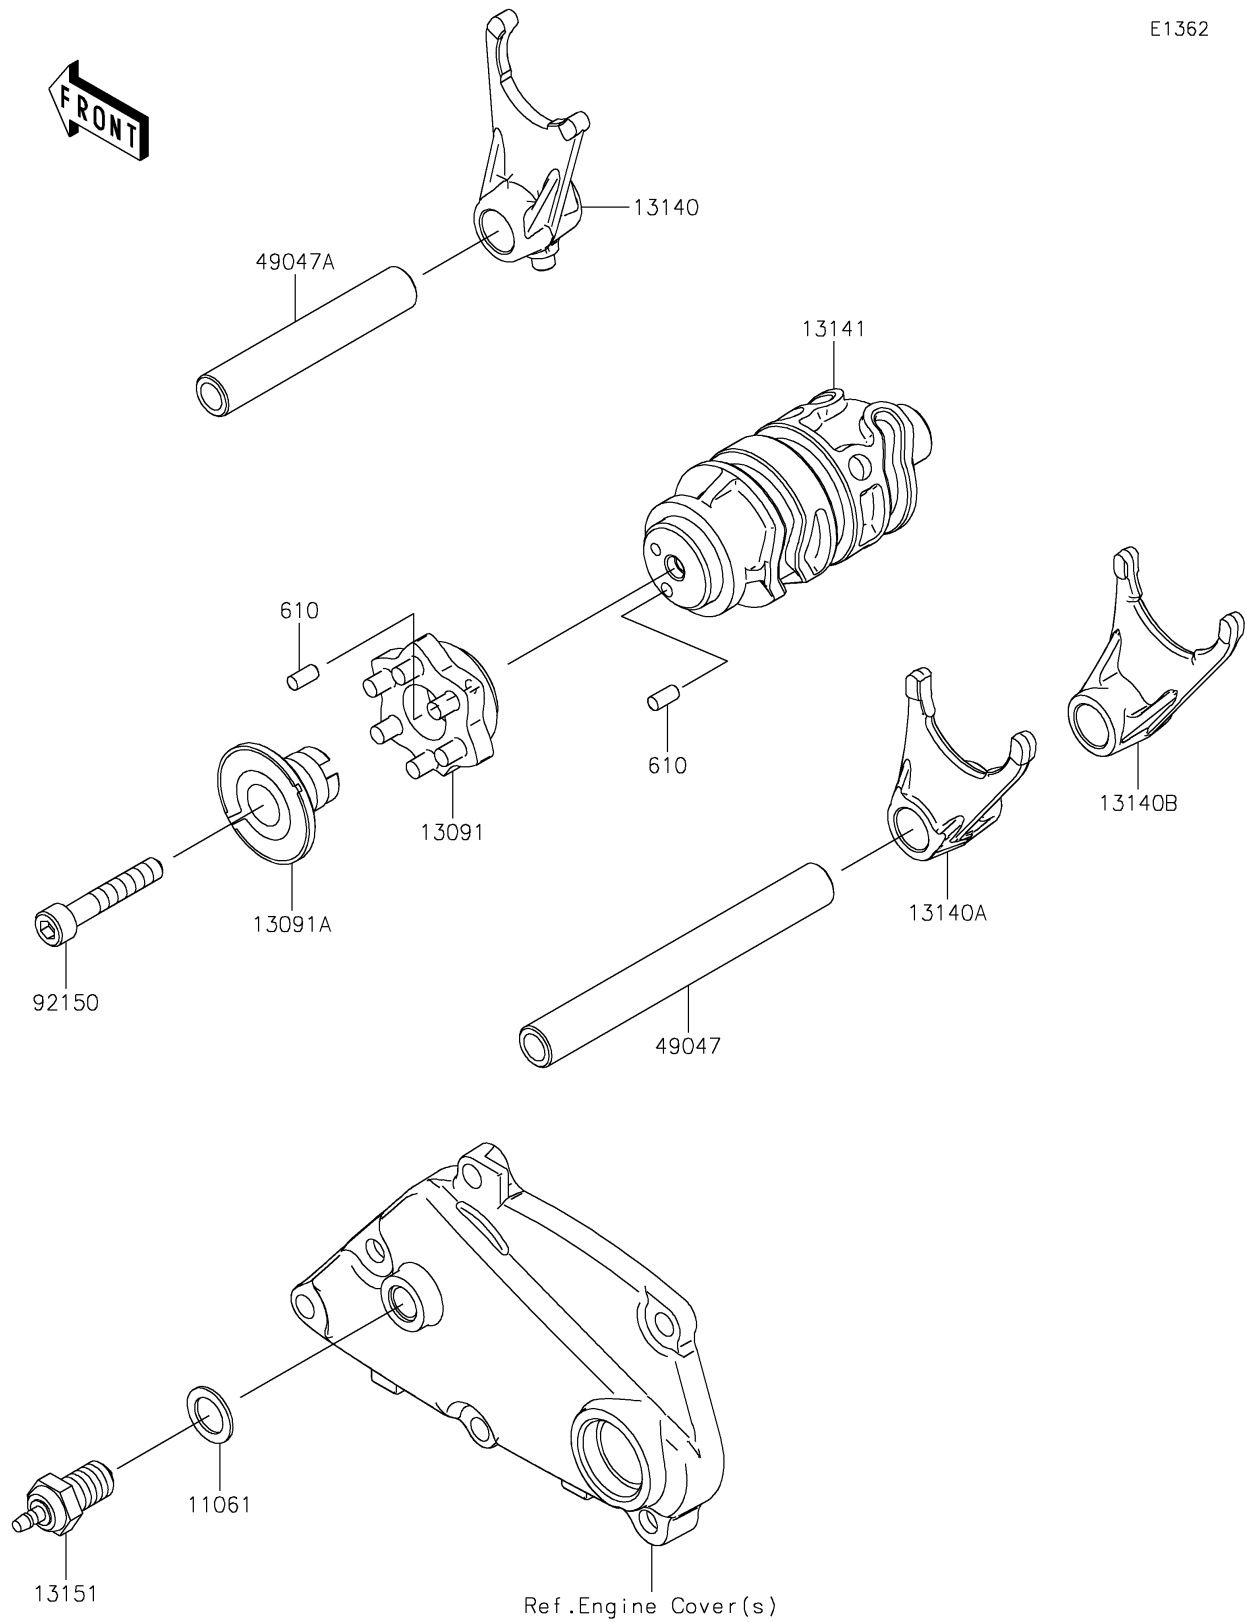

2022 KLX[®]300

PARTS DIAGRAM

Gear Change Drum/Shift Fork(s)

E1362

2022 KLX[®] 300

PARTS LIST

Gear Change Drum/Shift Fork(s)

ITEM NAME

PART NUMBER

QUANTITY
