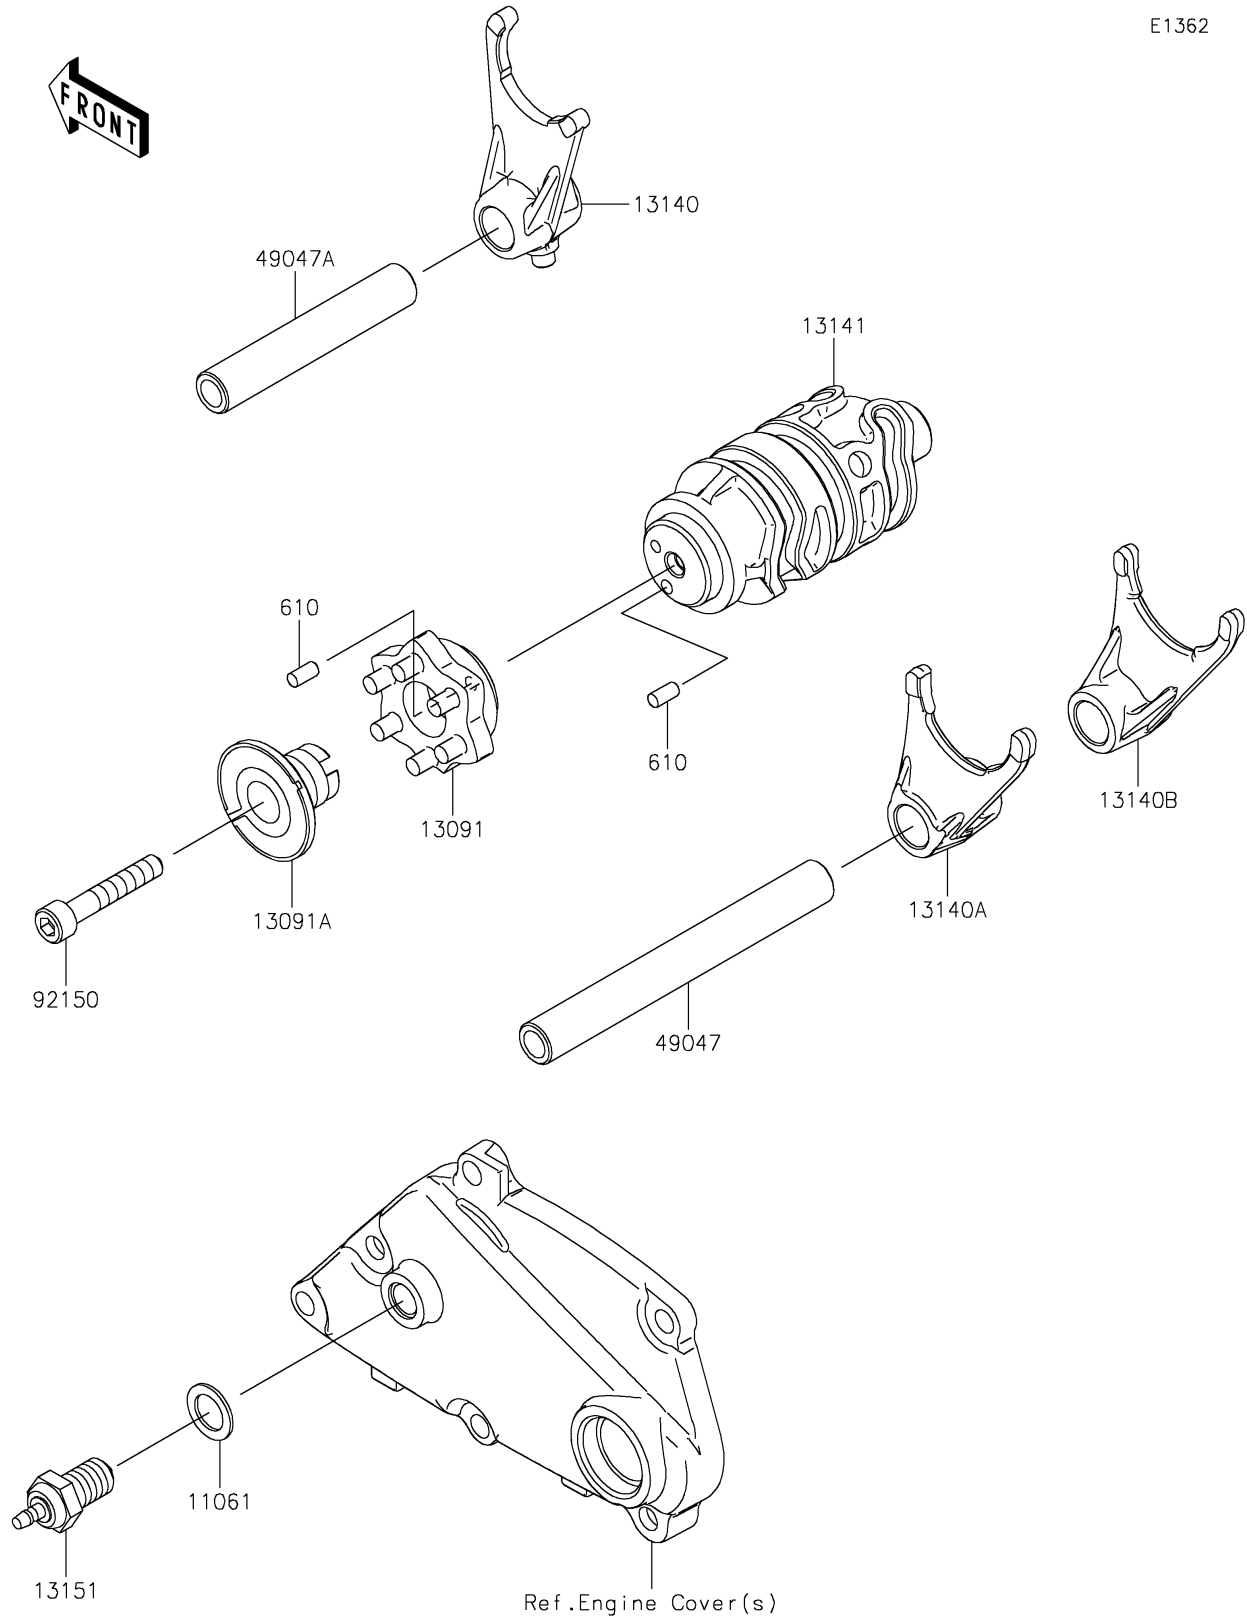

2022 KLX300

PARTS DIAGRAM

Gear Change Drum/Shift Fork(s)

E1362

2022 KLX300

PARTS LIST

Gear Change Drum/Shift Fork(s)

ITEM NAME

PART NUMBER

QUANTITY
