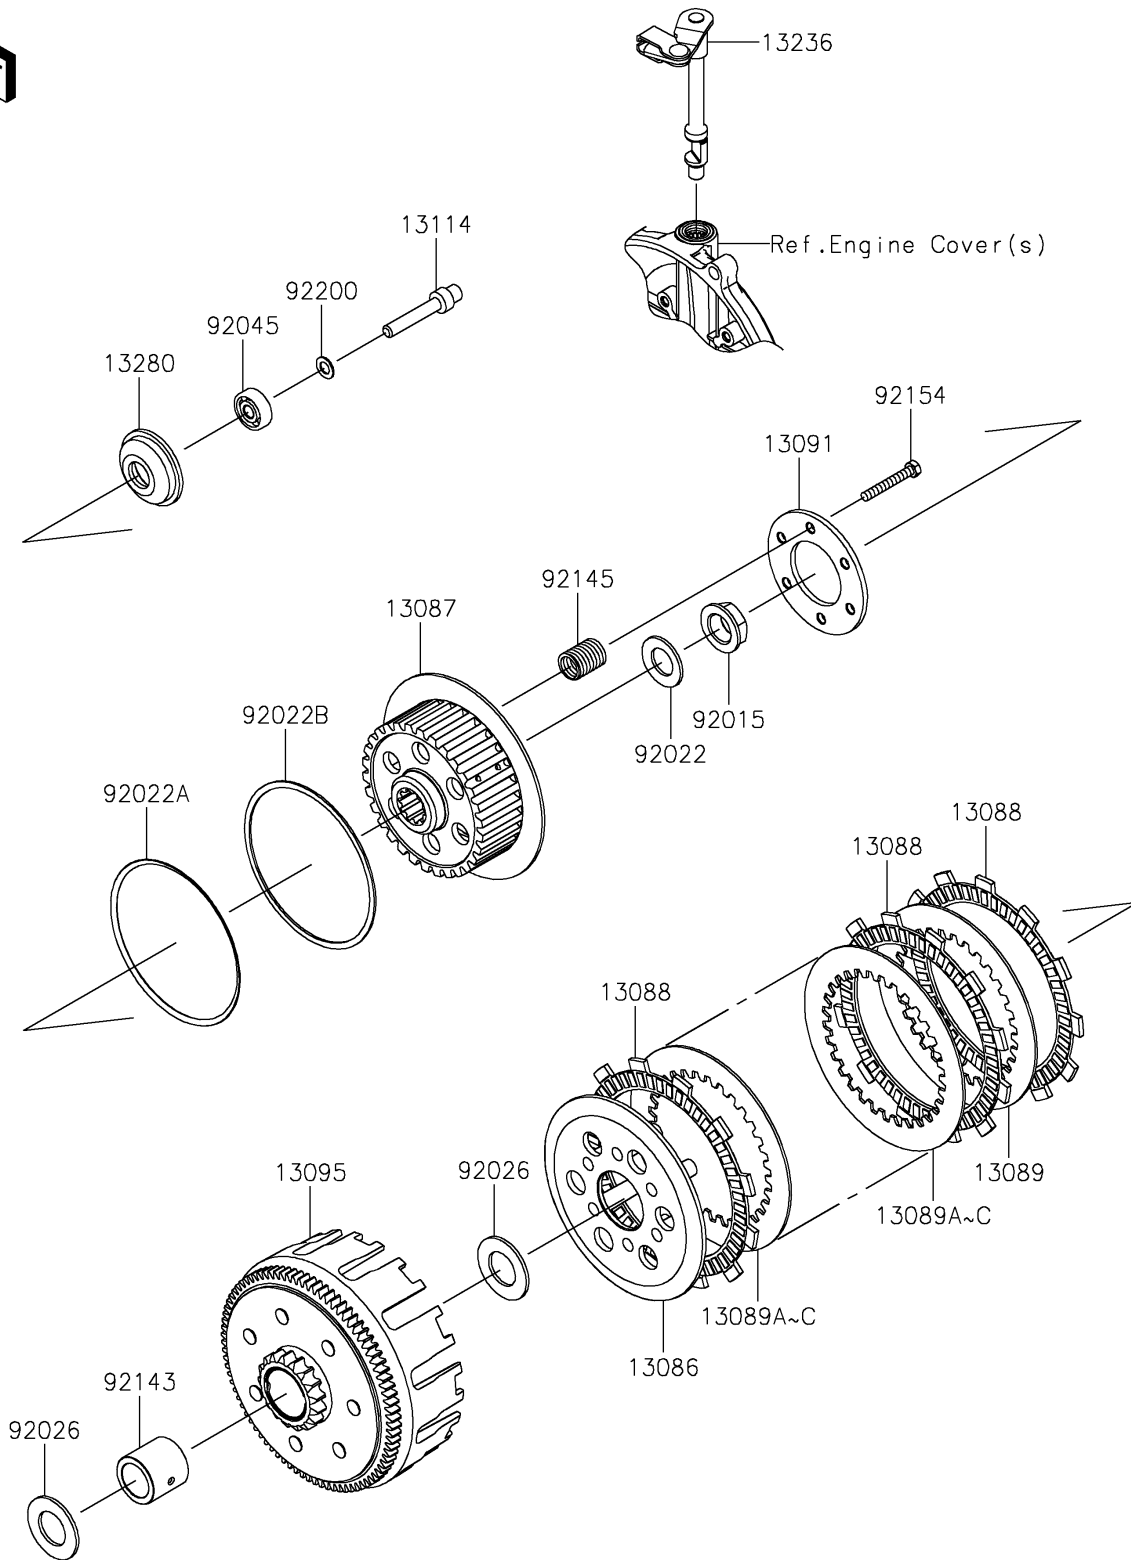

2022 KLX300

PARTS DIAGRAM

Clutch

E1350

2022 KLX300

PARTS LIST

Clutch

Kawasaki

Let the Good Times Roll®

ITEM NAME

PART NUMBER

QUANTITY
