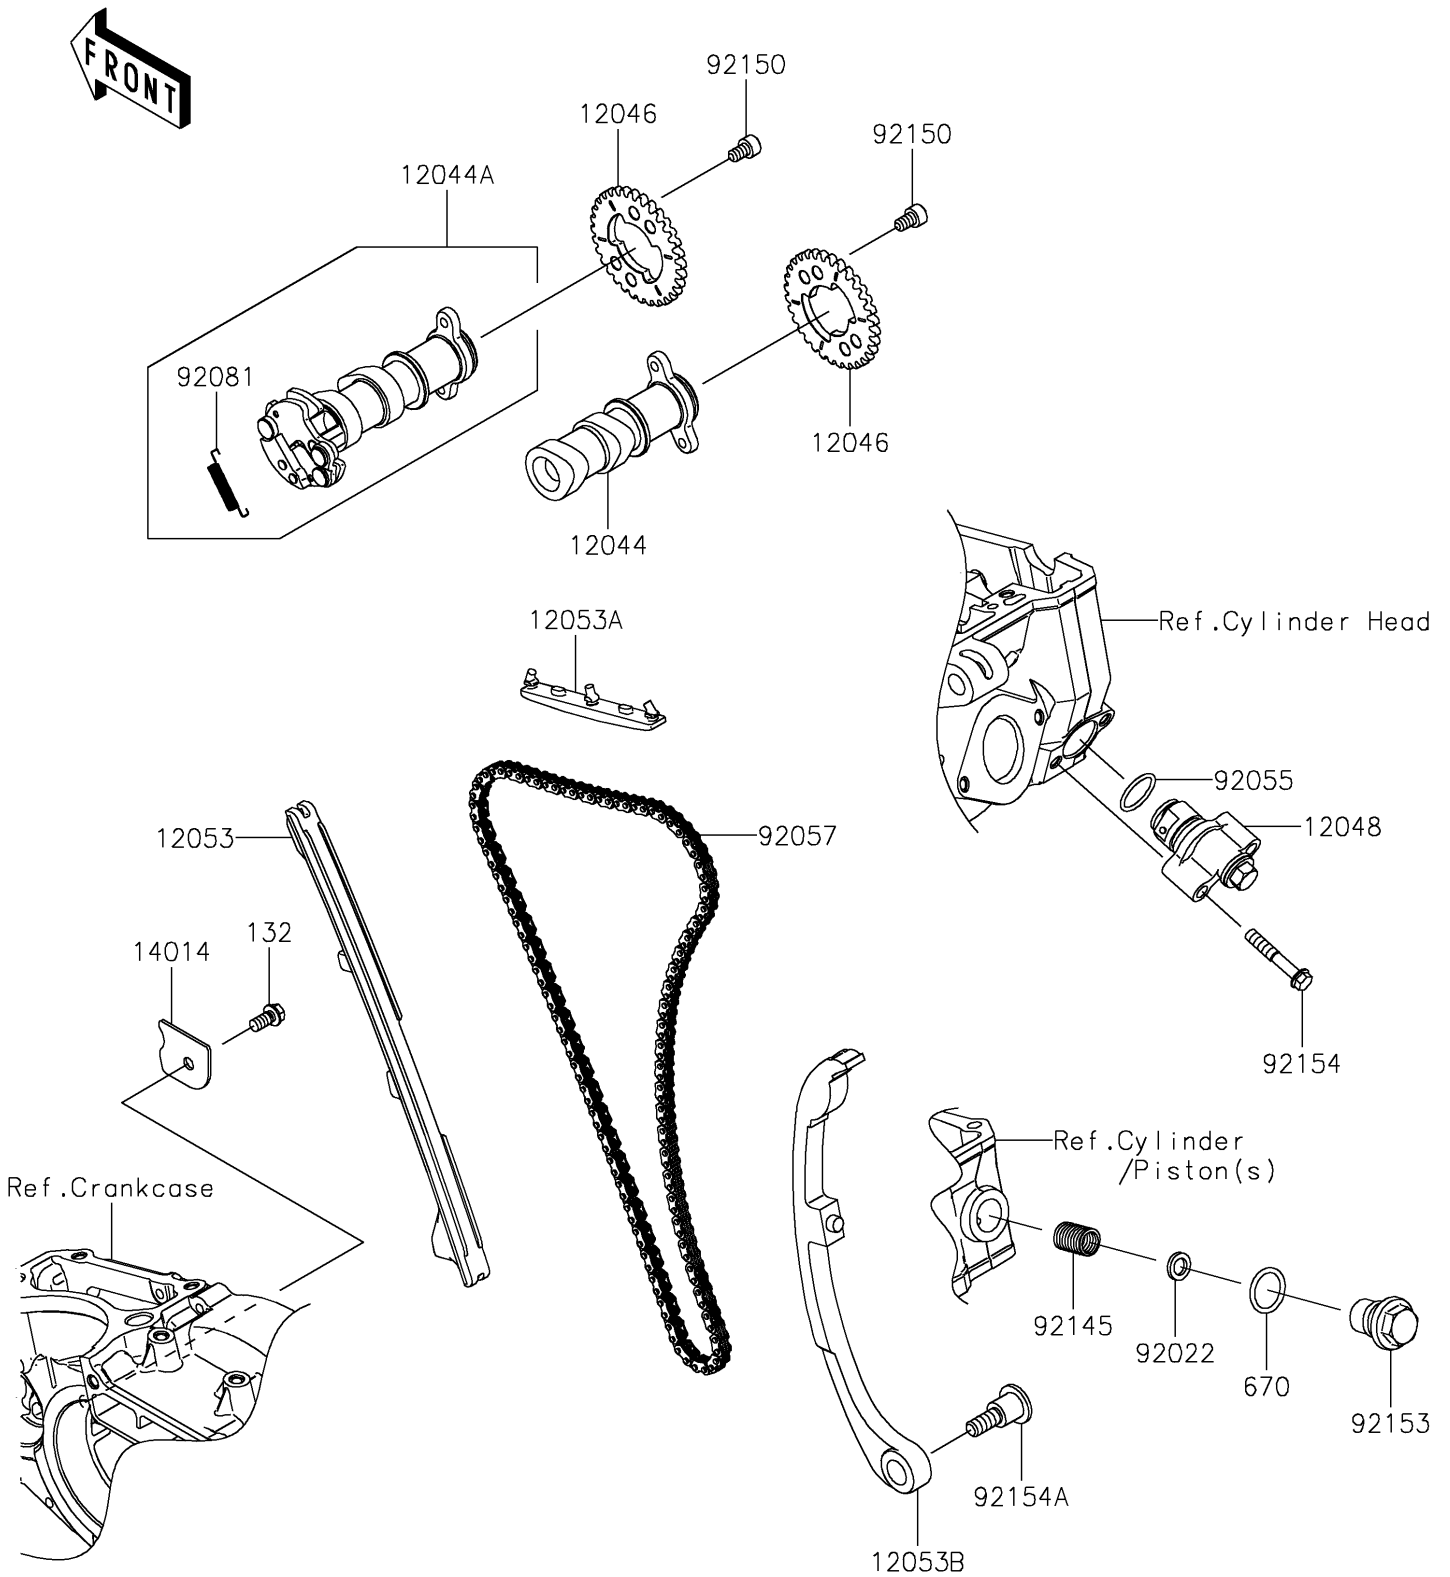

2022 KLX[®]300

PARTS DIAGRAM

Camshaft(s)/Tensioner

E1230

2022 KLX[®] 300

PARTS LIST

Camshaft(s)/Tensioner

Kawasaki

Let the Good Times Roll[®]

ITEM NAME

PART NUMBER

QUANTITY
