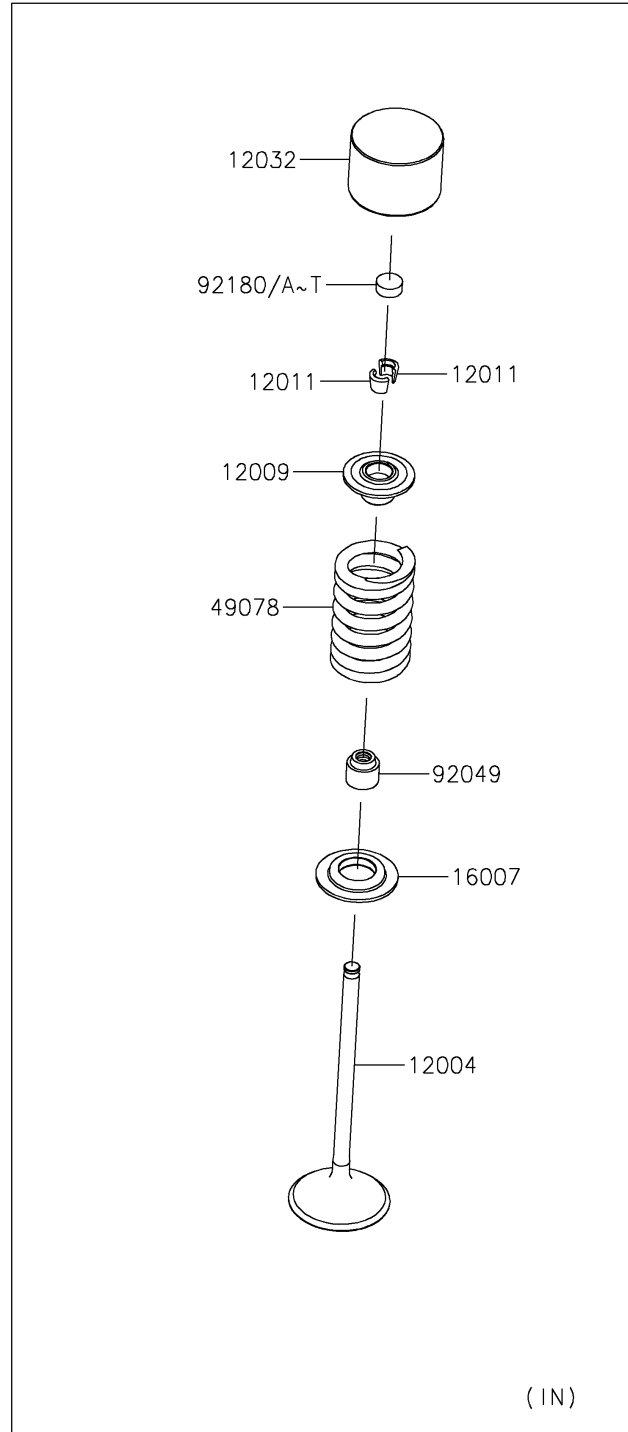

2022 KLX300

PARTS DIAGRAM

Valve(s)

E1210

2022 KLX300

PARTS LIST

Valve(s)

ITEM NAME

PART NUMBER

QUANTITY
