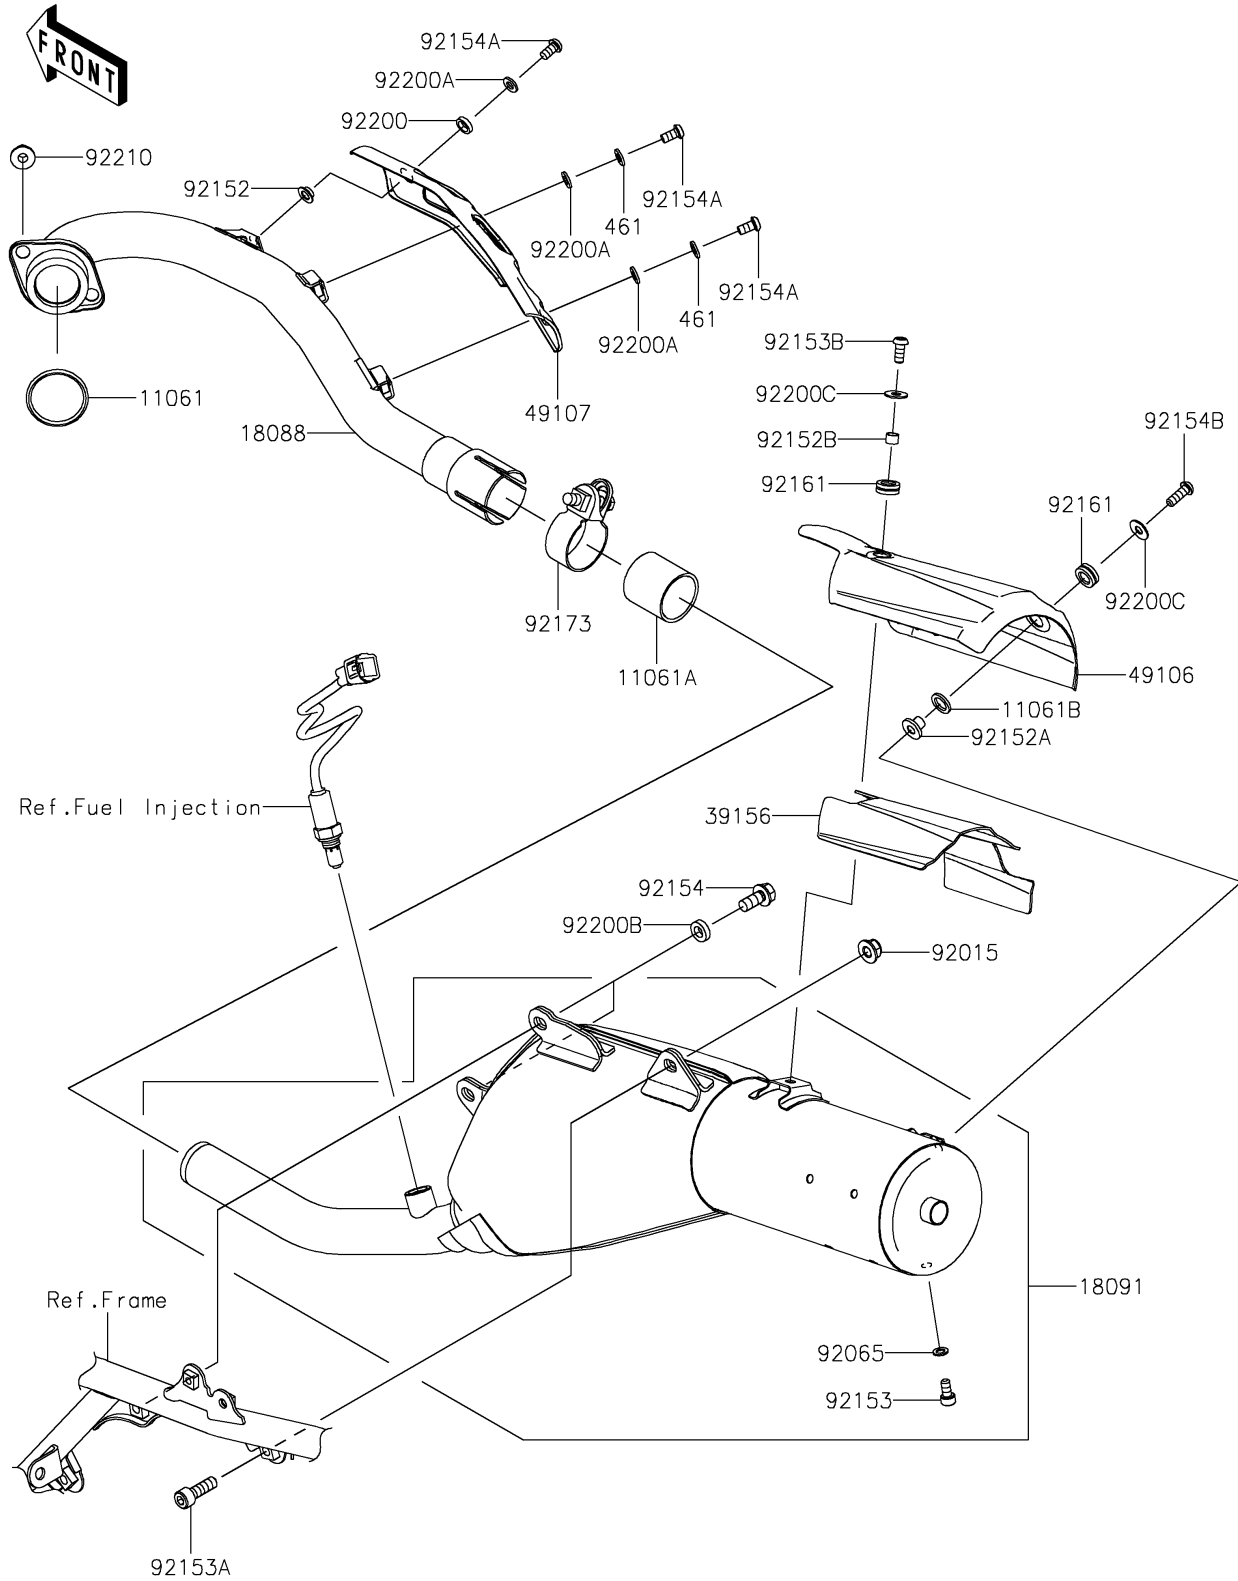

2022 KLX[®]300

PARTS DIAGRAM

Muffler(s)

E1140

2022 KLX[®] 300

PARTS LIST

Muffler(s)

Kawasaki

Let the Good Times Roll[®]

ITEM NAME

PART NUMBER

QUANTITY
