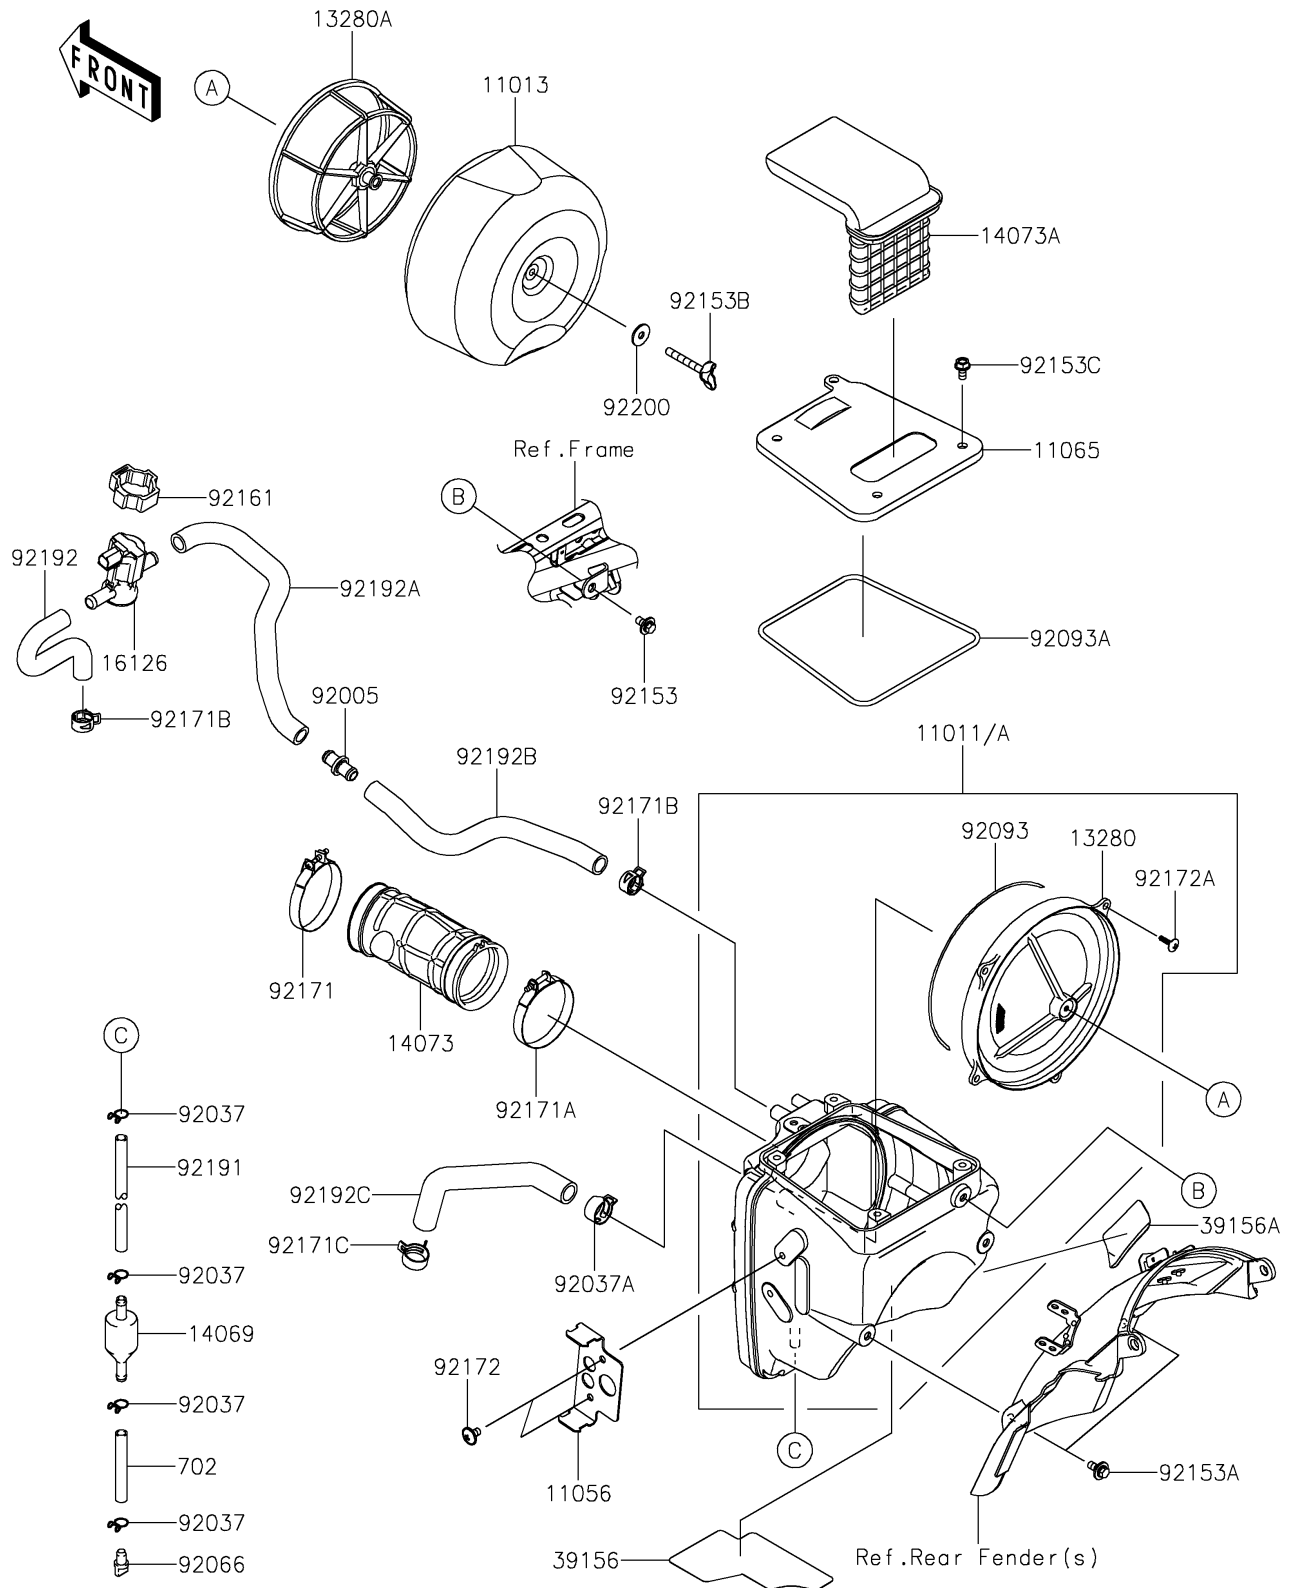

2022 KLX[®]300

PARTS DIAGRAM

Air Cleaner

E1130

2022 KLX[®] 300

PARTS LIST

Air Cleaner

Kawasaki

Let the Good Times Roll[®]

ITEM NAME

PART NUMBER

QUANTITY
