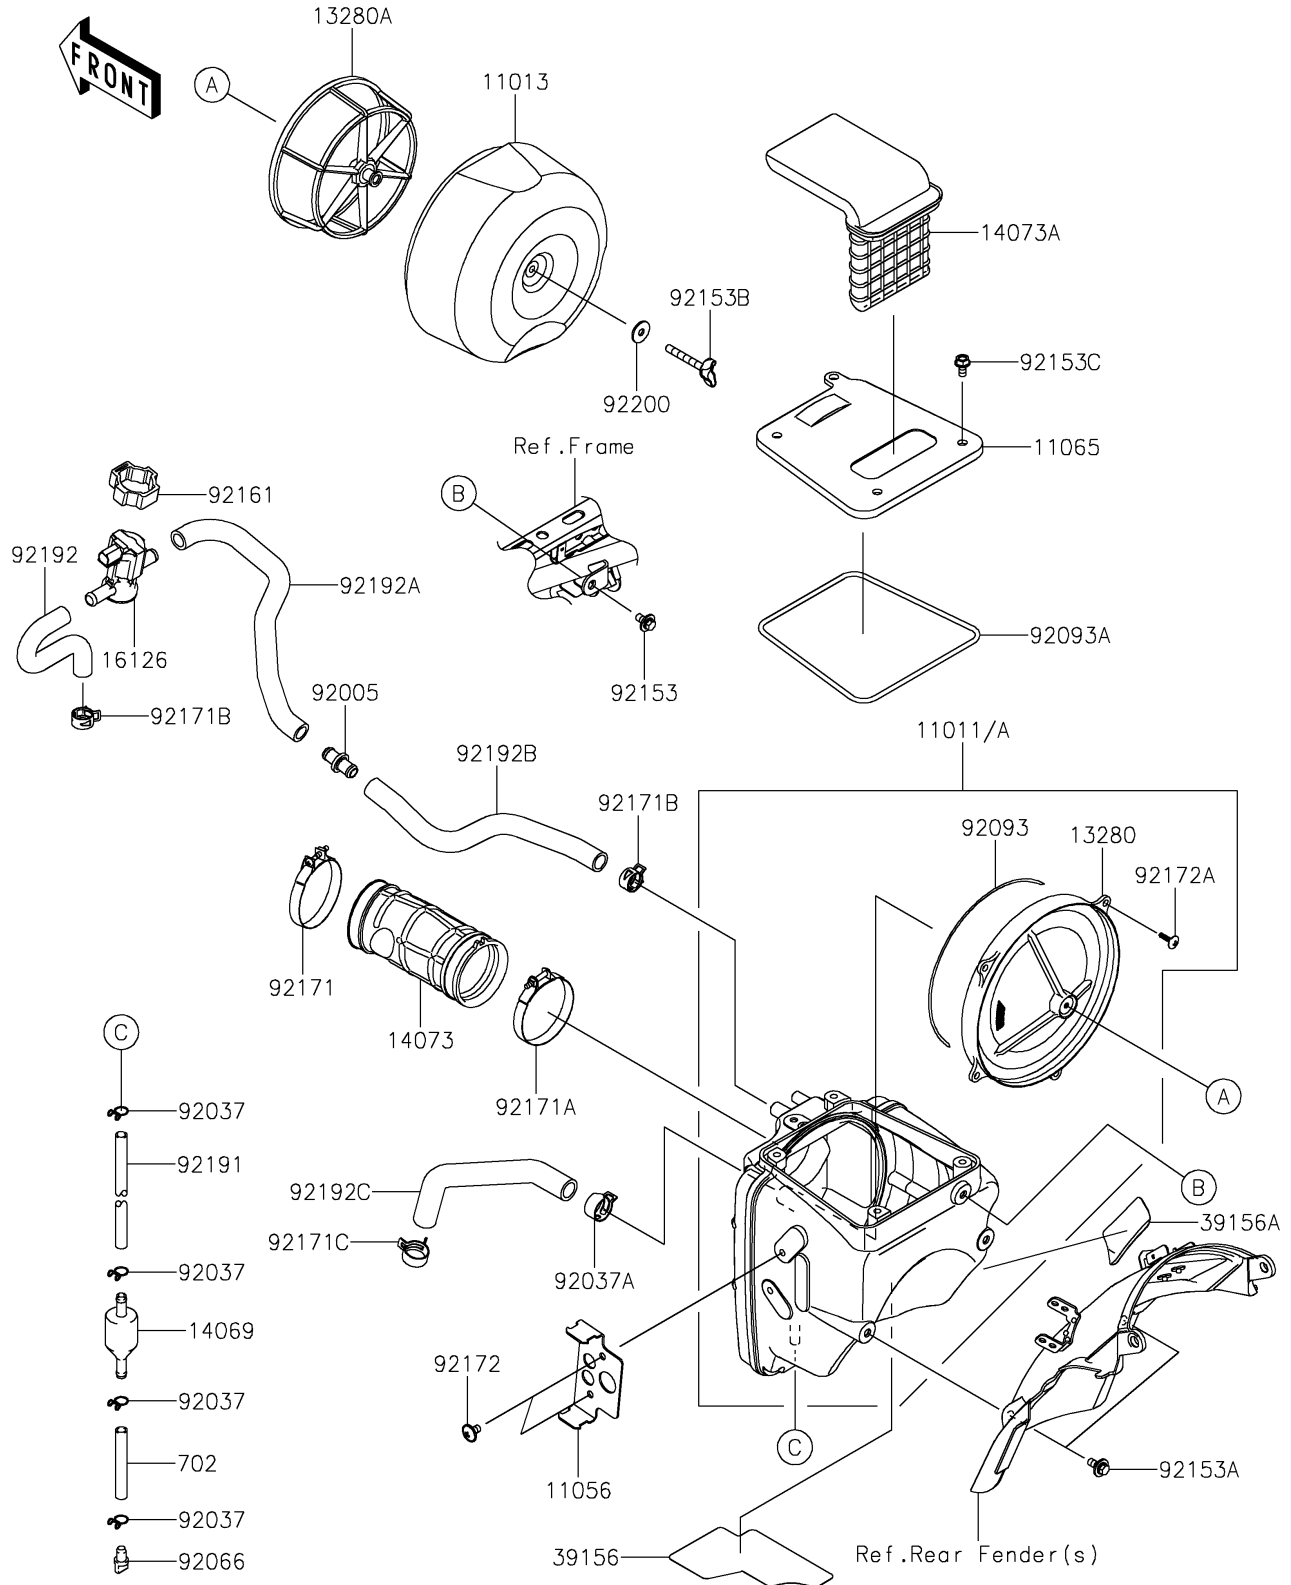

2022 KLX300

PARTS DIAGRAM

Air Cleaner

E1130

2022 KLX300

PARTS LIST

Air Cleaner

ITEM NAME

PART NUMBER

QUANTITY
