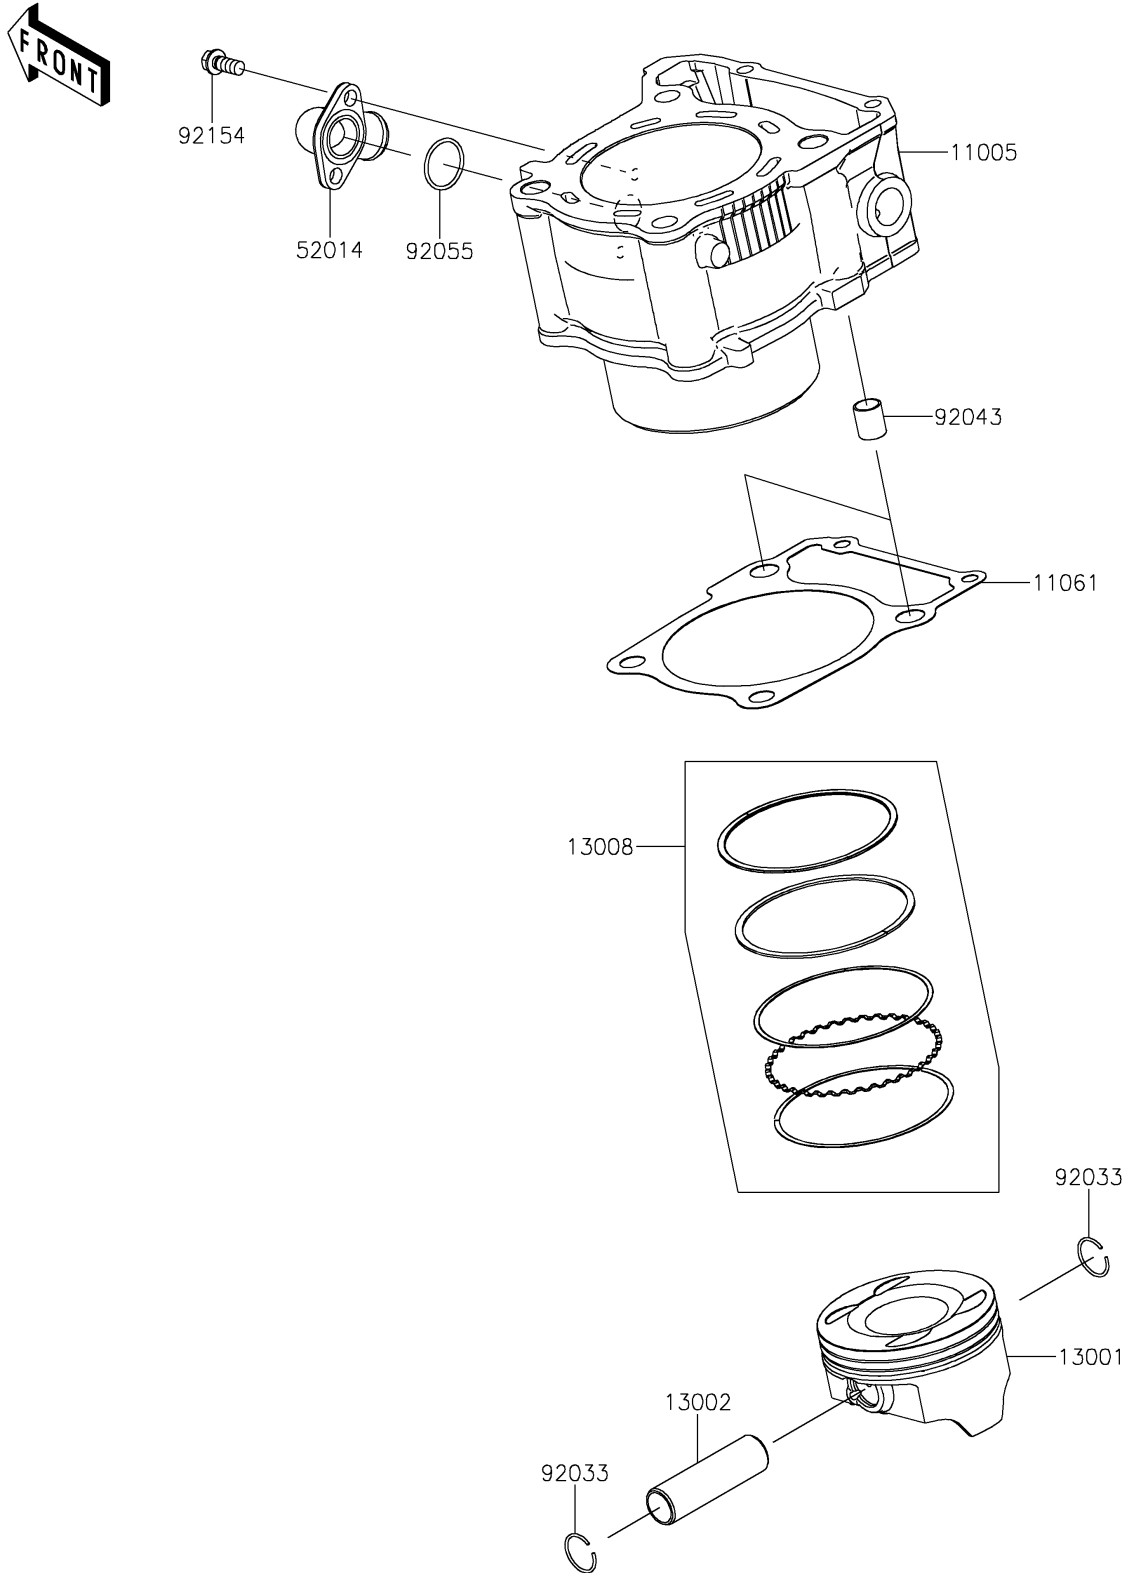

## PARTS DIAGRAM

### Cylinder/Piston(s)

E1120

## PARTS LIST

### Cylinder/Piston(s)

| ITEM NAME                          | PART NUMBER | QUANTITY |
|------------------------------------|-------------|----------|
| CYLINDER-ENGINE (Ref # 11005)      | 11005-0723  | 1        |
| GASKET,CYLINDER BASE (Ref # 11061) | 11061-1307  | 1        |
| PISTON-ENGINE (Ref # 13001)        | 13001-0830  | 1        |
| PIN-PISTON (Ref # 13002)           | 13002-1109  | 1        |
| RING-SET-PISTON (Ref # 13008)      | 13008-0593  | 1        |
| ELBOW (Ref # 52014)                | 52014-0026  | 1        |
| RING-SNAP (Ref # 92033)            | 92033-1054  | 2        |
| PIN,10.1X12X14 (Ref # 92043)       | 92043-4009  | 2        |
| RING-O,19.5X1.5 (Ref # 92055)      | 92055-055   | 1        |
| BOLT,6X14 (Ref # 92154)            | 92154-4129  | 2        |