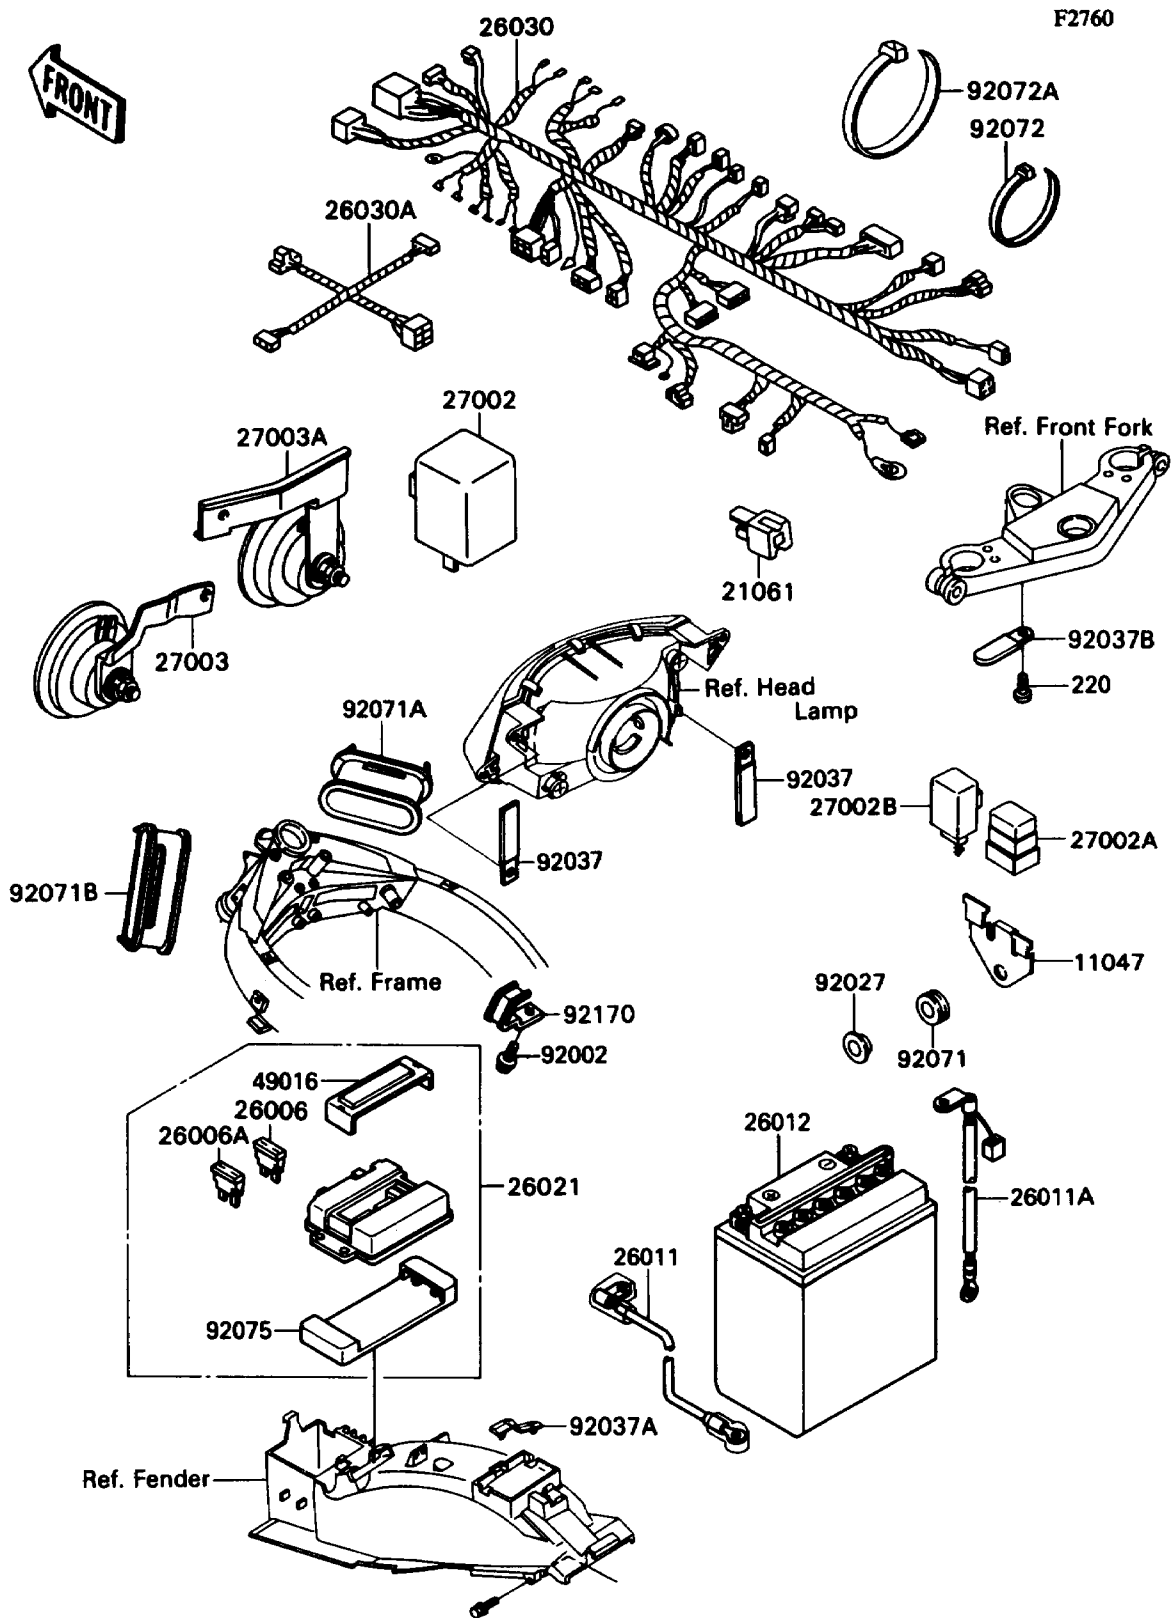

1990 Ninja[®] ZX[™]-11

PARTS DIAGRAM

Electrical Equipment

Kawasaki

Let the Good Times Roll[®]

1990 Ninja[®] ZX[™]-11

PARTS LIST

Electrical Equipment

ITEM NAME

PART NUMBER

QUANTITY
