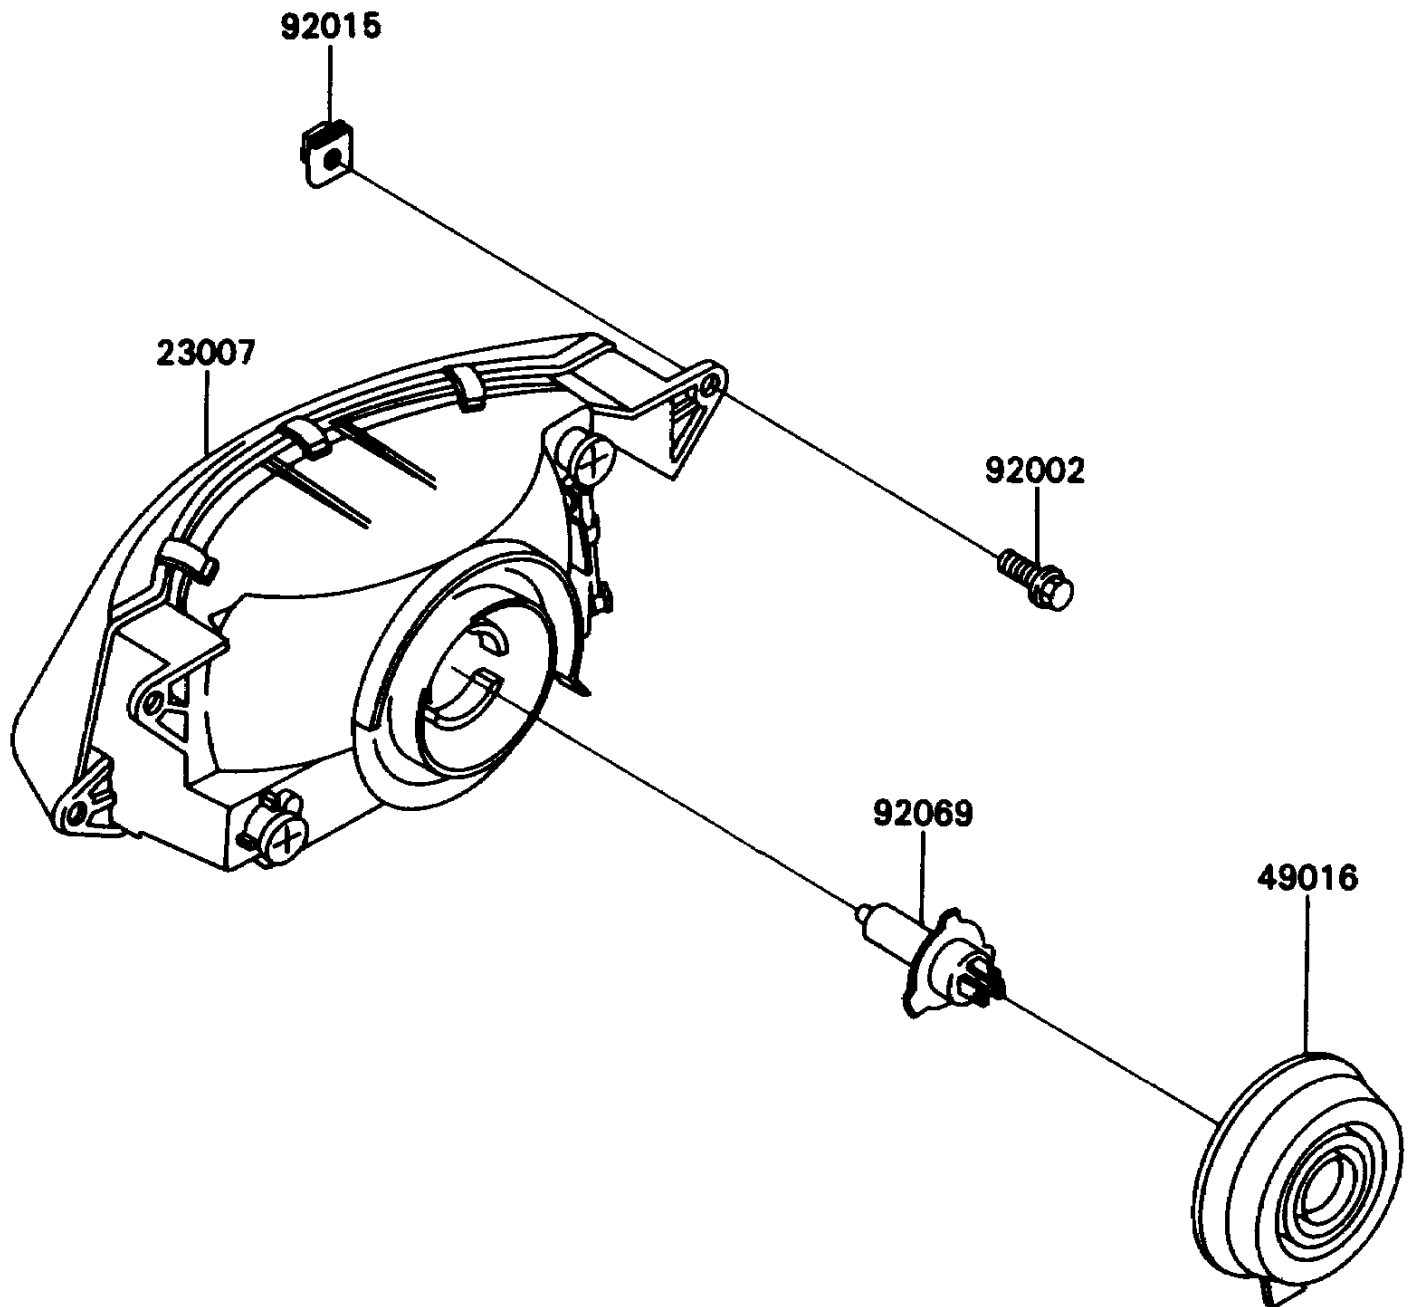

1991 Ninja® ZX™-11

PARTS DIAGRAM

Head Lamp

F2710

1991 Ninja® ZX™-11

PARTS LIST

Head Lamp

ITEM NAME	PART NUMBER	QUANTITY
LENS-COMP,HEAD LAMP (Ref # 23007)	23007-1227	1
COVER-SEAL,HEAD LAMP SOCKET (Ref # 49016)	49016-1137	1
BOLT,6X22 (Ref # 92002)	92002-1262	4
NUT,6MM (Ref # 92015)	92015-1094	4
BULB,12V 60/55W,H4 (Ref # 92069)	92069-1002	1