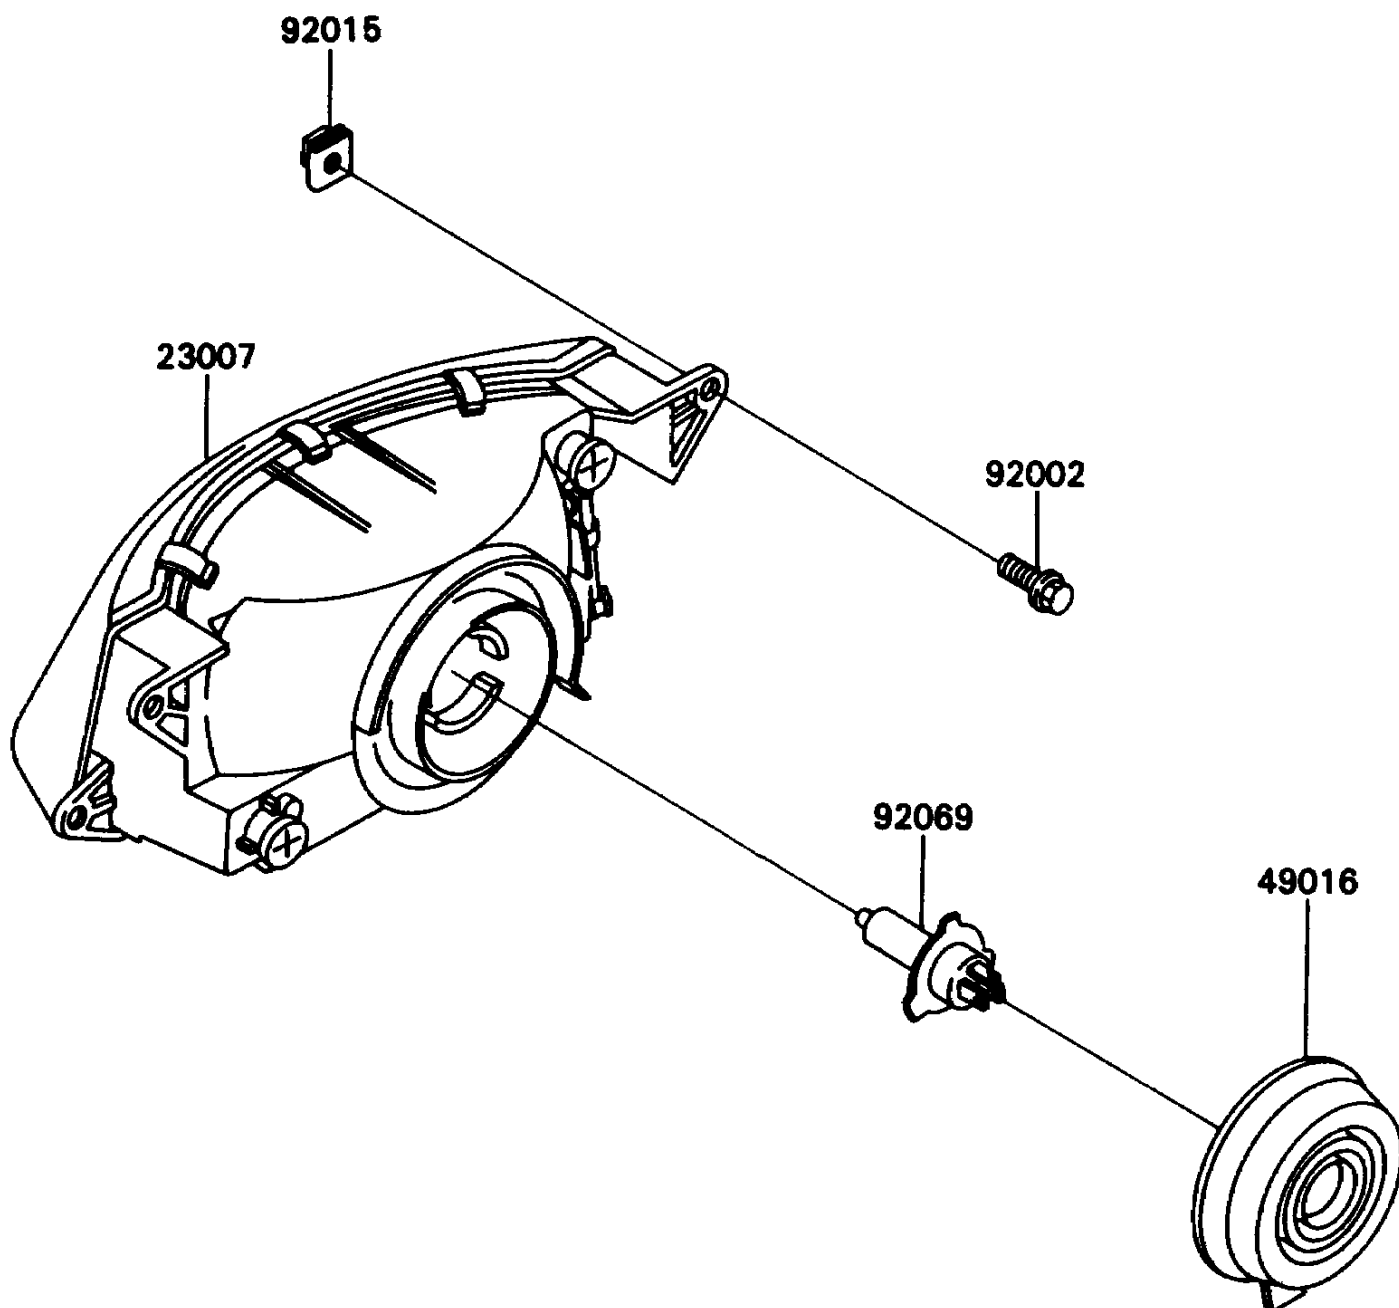

1990 Ninja[®] ZX[™]-11

PARTS DIAGRAM

Head Lamp

F2710

1990 Ninja[®] ZX[™]-11

PARTS LIST

Head Lamp

ITEM NAME	PART NUMBER	QUANTITY
LENS-COMP,HEAD LAMP (Ref # 23007)	23007-1227	1
COVER-SEAL,HEAD LAMP SOCKET (Ref # 49016)	49016-1137	1
BOLT,6X22 (Ref # 92002)	92002-1262	4
NUT,6MM (Ref # 92015)	92015-1094	4
BULB,12V 60/55W,H4 (Ref # 92069)	92069-1002	1