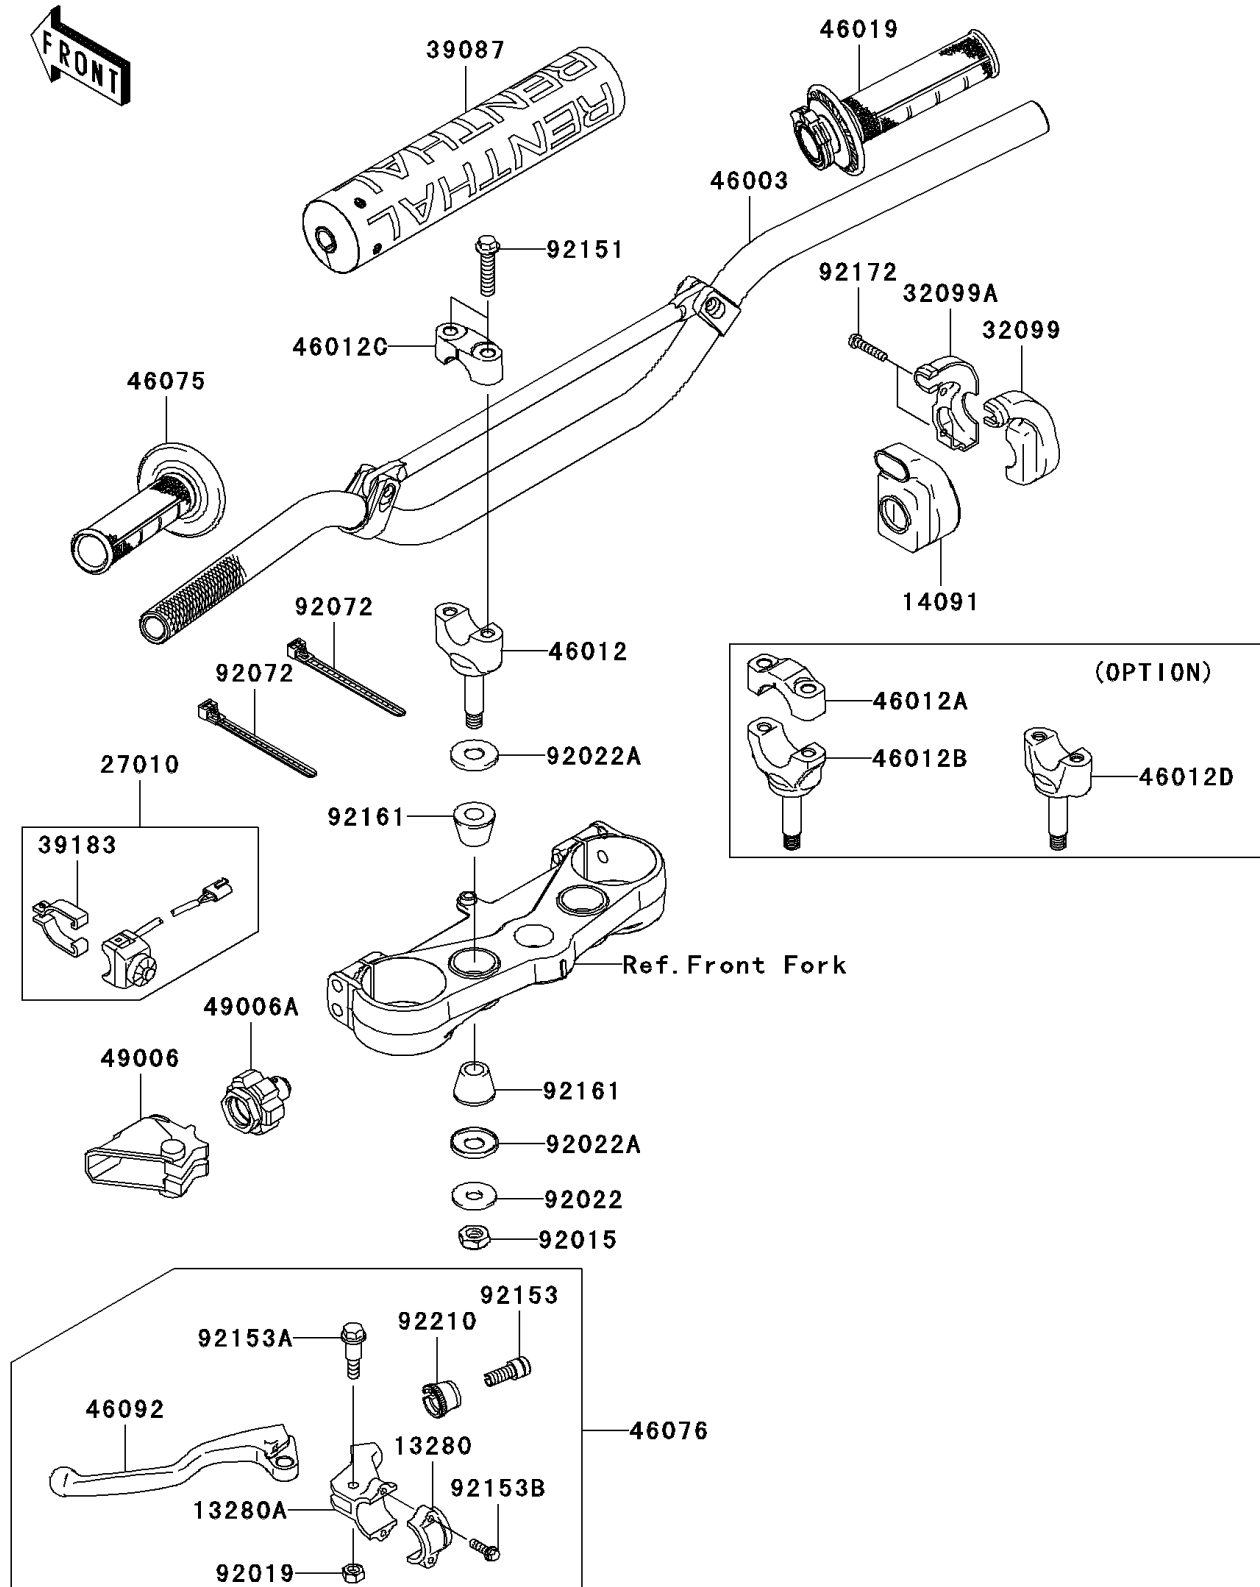

2009 KX™ 450F

PARTS DIAGRAM

Handlebar

F2310

2009 KX™ 450F

PARTS LIST

Handlebar

Kawasaki

Let the Good Times Roll®

ITEM NAME

PART NUMBER

QUANTITY
