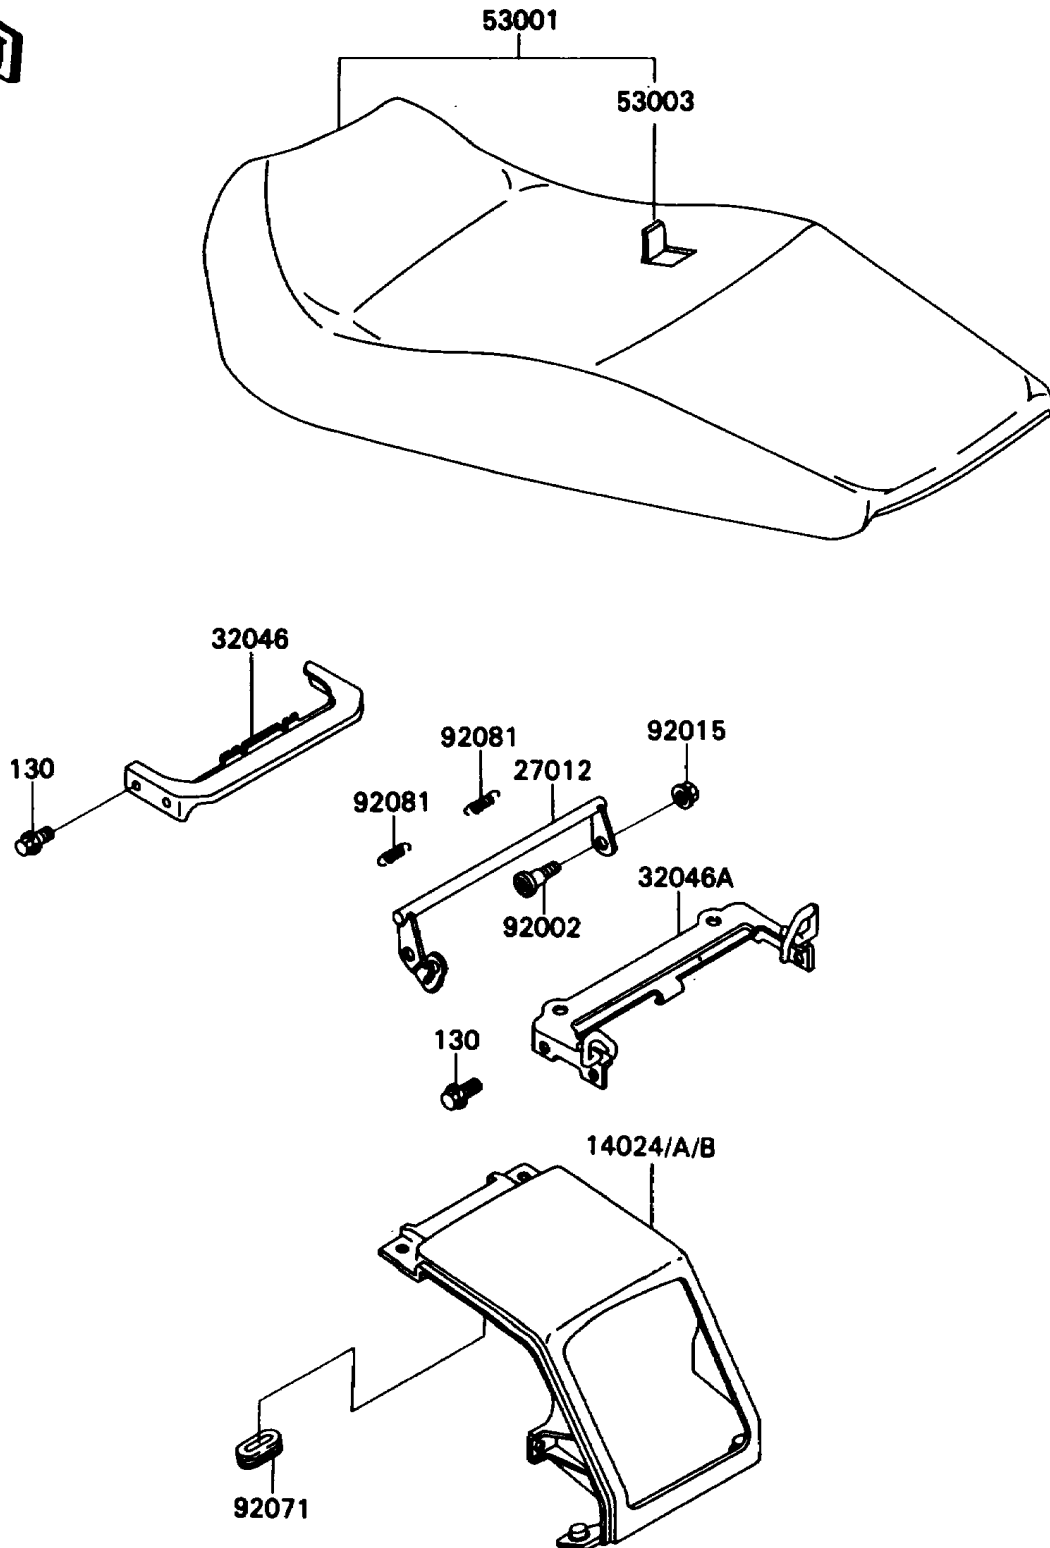

1990 Ninja[®] ZX[™]-11

PARTS DIAGRAM

Seat

F2510

1990 Ninja® ZX™ -11

PARTS LIST

Seat

ITEM NAME	PART NUMBER	QUANTITY
COVER,TAIL,EBONY (Ref # 14024)	14024-1867-H8	1
HOOK,SEAT (Ref # 27012)	27012-1422	1
BRACKET-SEAT,FR (Ref # 32046)	32046-1342	1
BRACKET-SEAT,RR (Ref # 32046A)	32046-1344	1
SEAT-ASSY,DUAL,BLACK (Ref # 53001)	53001-1596-MA	1
LEATHER,SEAT,BLACK (Ref # 53003)	53003-1231-MA	1
BOLT,SOCKET,6MM (Ref # 92002)	92002-1616	2
NUT,FLANGED,6MM (Ref # 92015)	92015-1078	1
GROMMET (Ref # 92071)	92071-1002	1
SPRING,HOOK RETURN (Ref # 92081)	92081-1580	2
BOLT-FLANGED,6X14,BLACK (Ref # 130)	130J0614	8