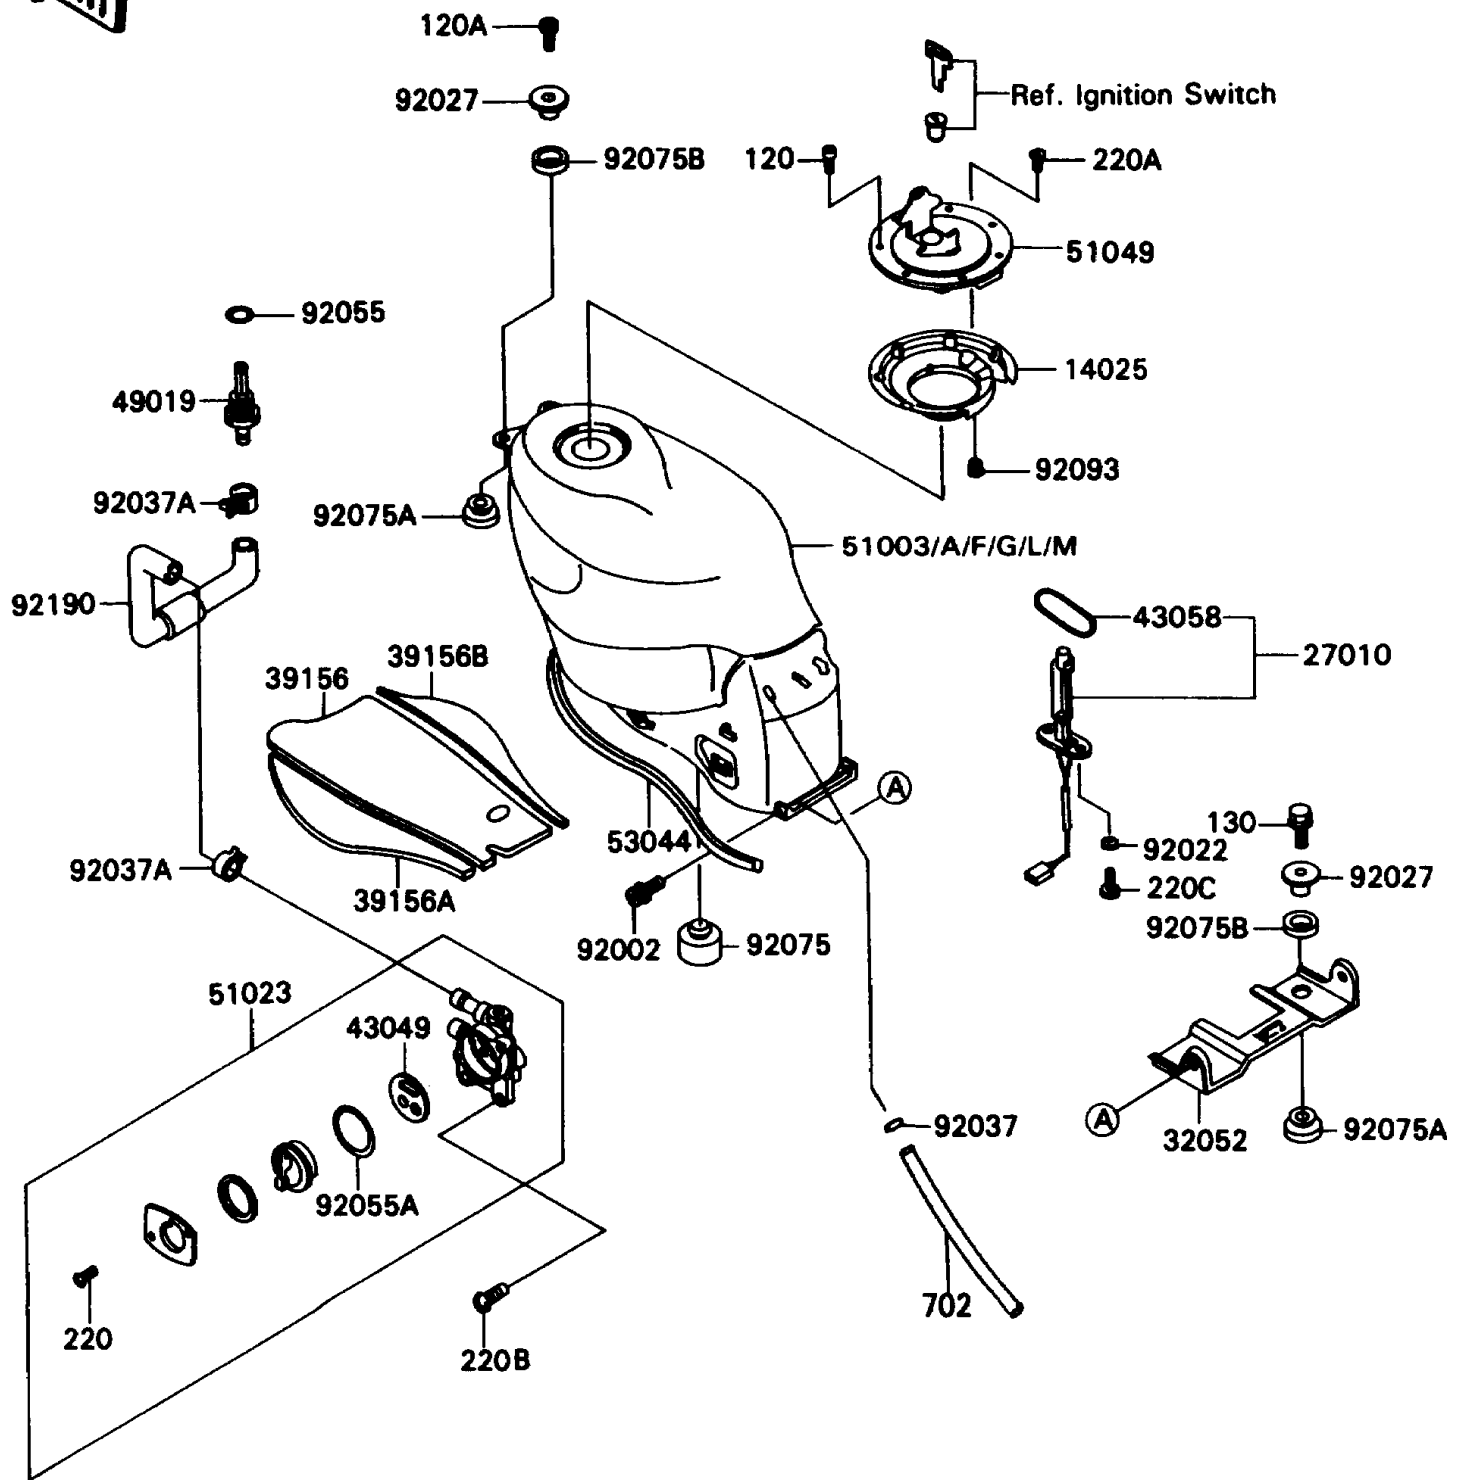

1993 Ninja[®] ZX™-11

PARTS DIAGRAM

Fuel Tank

F2410

1993 Ninja® ZX™ -11

PARTS LIST

Fuel Tank

ITEM NAME	PART NUMBER	QUANTITY
COVER,TANK CAP (Ref # 14025)	14025-1913	1
SWITCH,FUEL LEVEL (Ref # 27010)	27010-1287	1
BRACKET-TANK,RR (Ref # 32052)	32052-1296	1
PAD,FUEL TANK,CNT (Ref # 39156)	39156-1189	1
PAD,FUEL TANK,LH (Ref # 39156A)	39156-1190	1
PAD,FUEL TANK,RH (Ref # 39156B)	39156-1191	1
PACKING,TAP VALVE (Ref # 43049)	43049-1066	1
RING,FUEL LEVEL SWITCH (Ref # 43058)	43058-1004	1
FILTER-FUEL (Ref # 49019)	49019-1070	1
TANK-COMP-FUEL,EBONY (Ref # 51003L)	51003-5396-H8	1
TANK-COMP-FUEL,EBONY (Ref # 51003M)	51003-5400-H8	1
TAP-ASSY,FUEL (Ref # 51023)	51023-1169	1
CAP-TANK,FUEL (Ref # 51049)	51049-1091	1
TRIM,FUEL TANK (Ref # 53044)	53044-1236	1
BOLT,SOCKET,6X14 (Ref # 92002)	92002-1175	2
WASHER,5.2X10X1.5 (Ref # 92022)	92022-1023	2
COLLAR,L=13.1 (Ref # 92027)	92027-251	4
CLAMP,TUBE (Ref # 92037)	92037-010	1
CLAMP (Ref # 92037A)	92037-1181	2
RING-O,11.5X1.5 (Ref # 92055)	92055-1387	1
RING-O,TAP LEVER (Ref # 92055A)	92055-1419	1
DAMPER (Ref # 92075)	92075-015	2
DAMPER,MALE (Ref # 92075A)	92075-174	4
DAMPER,FEMALE (Ref # 92075B)	92075-175	4
SEAL,FUEL TANK CAP (Ref # 92093)	92093-1030	1
TUBE,FUEL (Ref # 92190)	92190-1117	1
BOLT-SOCKET (Ref # 120)	120S0512	7
BOLT-SOCKET,6X20 (Ref # 120A)	120S0620	2
BOLT-FLANGED (Ref # 130)	130J0620	2

1993 Ninja[®] ZX[™]-11

PARTS LIST

Fuel Tank

ITEM NAME	PART NUMBER	QUANTITY
SCREW-PAN-CROS (Ref # 220)	220B0308	2
SCREW-PAN-CROS (Ref # 220A)	220C0508	1
SCREW-PAN-CROS (Ref # 220B)	220D0616	2
SCREW-PAN-CROS (Ref # 220C)	220X0514	2
TUBE-RUBBER,7X10X400 (Ref # 702)	702A07400	1