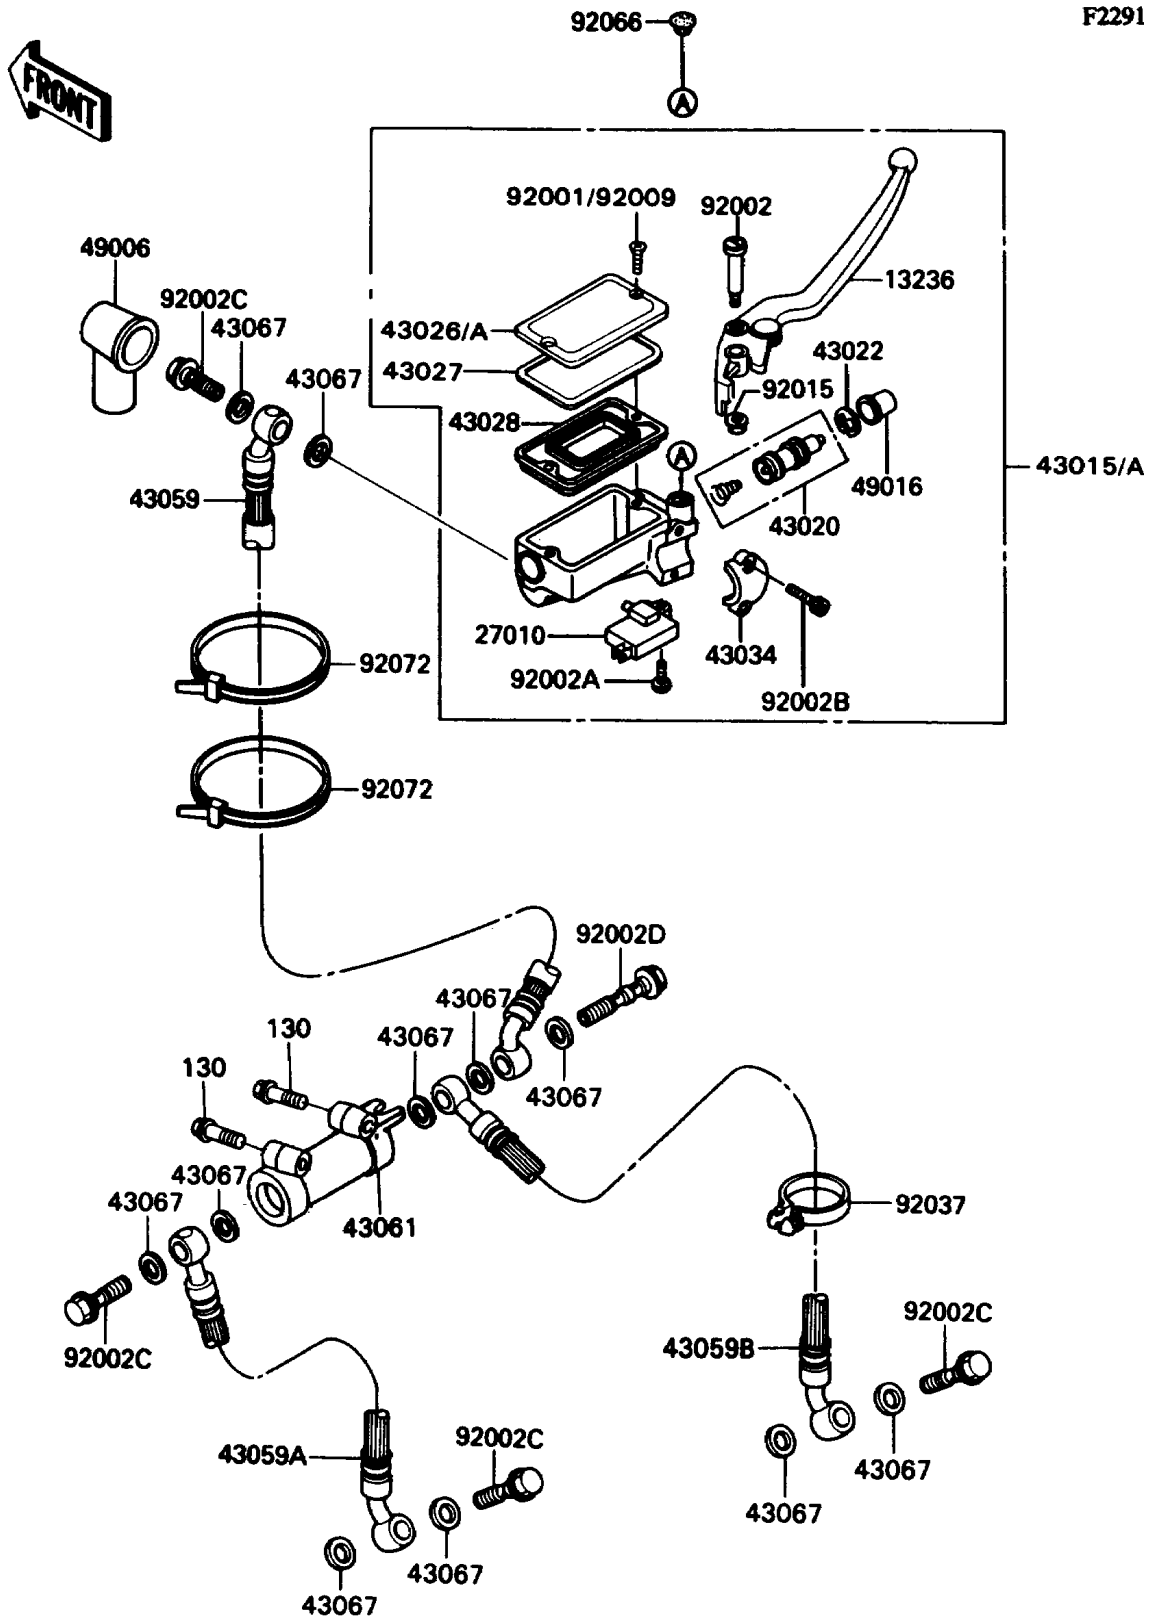

1993 Ninja[®] ZX[™]-11

PARTS DIAGRAM

Front Master Cylinder

1993 Ninja[®] ZX[™]-11

PARTS LIST

Front Master Cylinder

ITEM NAME

PART NUMBER

QUANTITY
