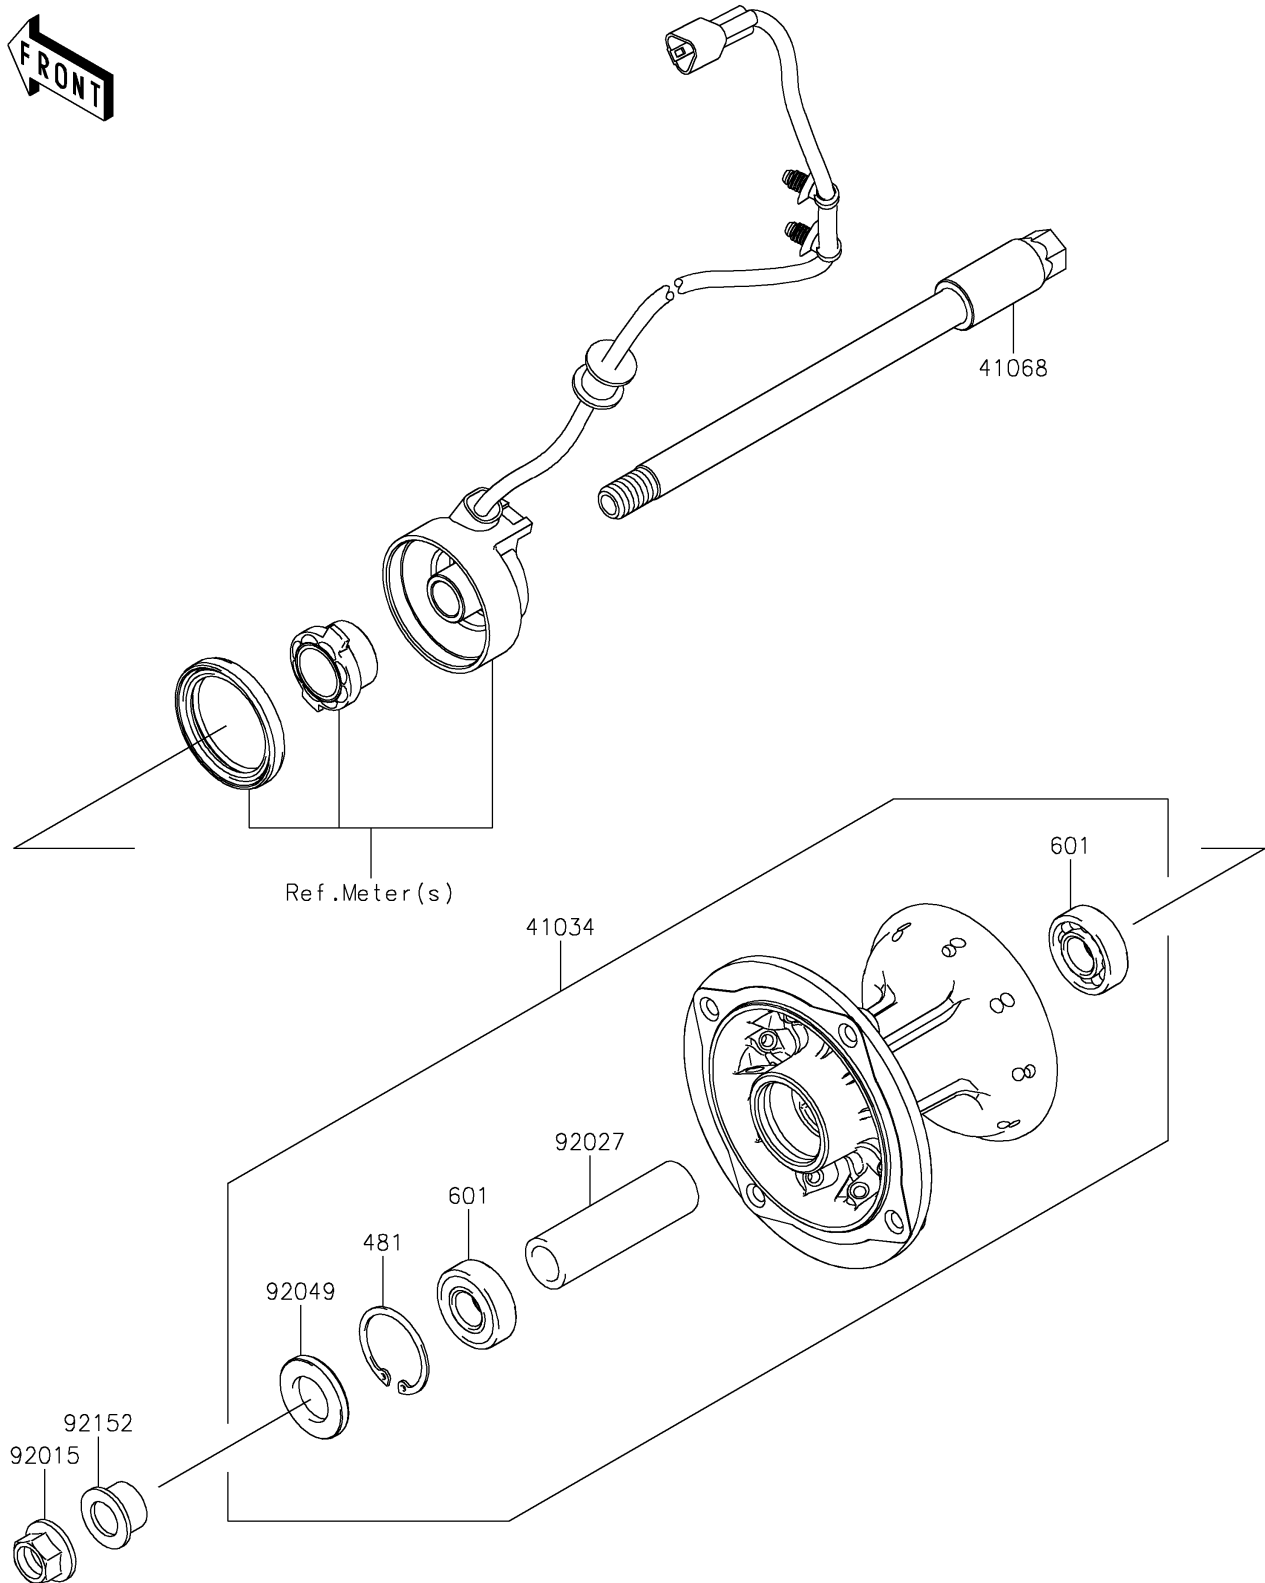

2025 KLX300SM

PARTS DIAGRAM

Front Hub

F2230

2025 KLX300SM

PARTS LIST

Front Hub

ITEM NAME	PART NUMBER	QUANTITY
DRUM-ASSY,FRONT BRAKE,BLACK (Ref # 41034)	41034-0043-18R	1
AXLE,FR,15X194 (Ref # 41068)	41068-0601	1
NUT,14MM (Ref # 92015)	92015-1407	1
COLLAR,15.2X22.2X75 (Ref # 92027)	92027-1958	1
SEAL-OIL (Ref # 92049)	92049-0136	1
COLLAR,FR AXLE,L=14 (Ref # 92152)	92152-0528	1
CIRCLIP-TYPE-C,35MM (Ref # 481)	481J3500	1
BEARING-BALL,#6202UG (Ref # 601)	601B6202UG	2