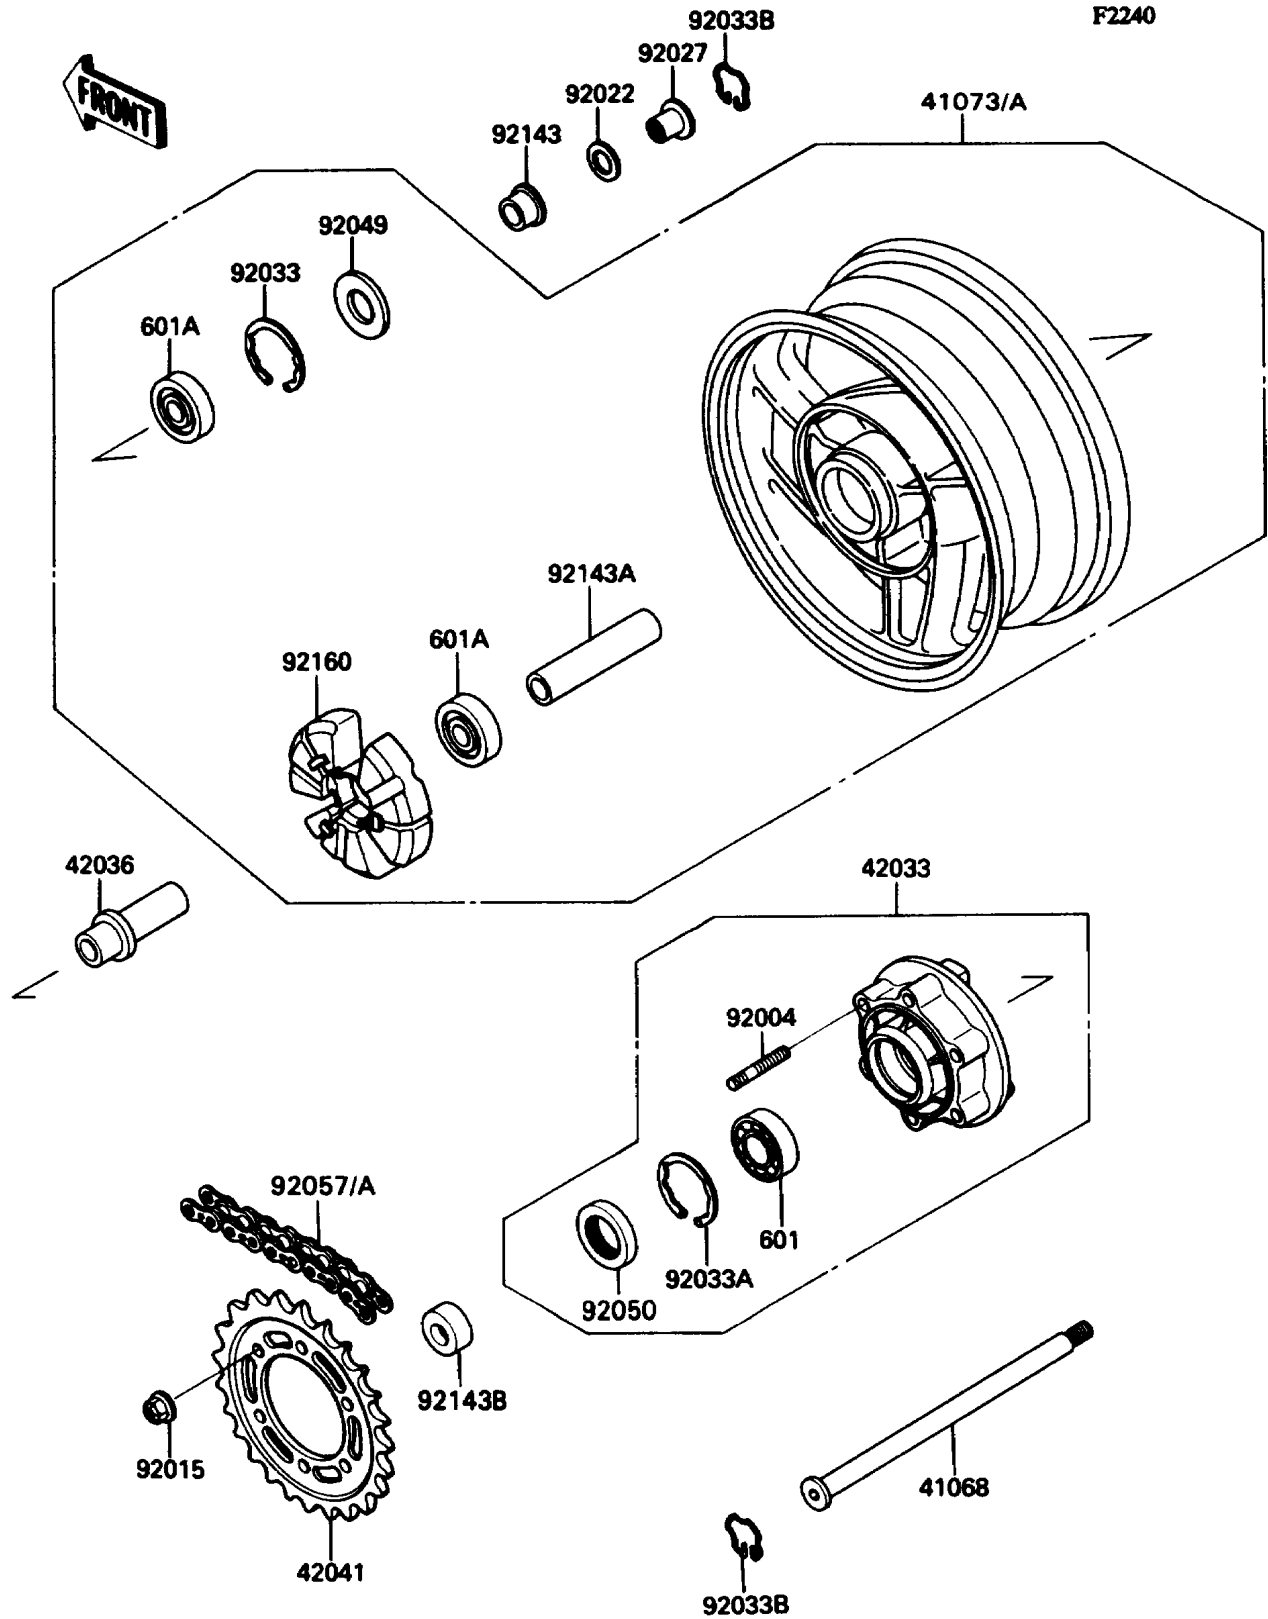

## PARTS DIAGRAM

### Rear Hub

## PARTS LIST

### Rear Hub

ITEM NAME	PART NUMBER	QUANTITY
AXLE (Ref # 41068)	41068-1312	1
WHEEL-ASSY,RR,G.GRAY (Ref # 41073)	41073-1464-GE	1
COUPLING-ASSY,RR HUB,G.GRAY (Ref # 42033)	42033-1133-GD	1
SLEEVE,RR AXLE,L=62 (Ref # 42036)	42036-1229	1
SPROCKET-HUB,45T (Ref # 42041)	42041-1283	1
STUD,10X24 (Ref # 92004)	92004-1146	6
NUT,10MM (Ref # 92015)	92015-1720	6
WASHER,23X32X2.3 (Ref # 92022)	92022-1618	1
COLLAR,RR AXLE,L=28 (Ref # 92027)	92027-1810	1
RING-SNAP,52MM (Ref # 92033)	92033-1043	1
RING-SNAP,62MM (Ref # 92033A)	92033-1044	1
RING-SNAP,RR AXLE (Ref # 92033B)	92033-1156	2
SEAL-OIL,28X52X5 (Ref # 92049)	92049-1061	1
SEAL-OIL,AJN40627 (Ref # 92050)	92050-027	1
CHAIN,DRIVE,EK50UV-OX110L (Ref # 92057)	92057-1298	1
COLLAR,L=23 (Ref # 92143)	92143-1042	1
COLLAR,RR HUB,L=99 (Ref # 92143A)	92143-1384	1
COLLAR,RR AXLE,L=12 (Ref # 92143B)	92143-1385	1
DAMPER,SHOCK,RR HUB (Ref # 92160)	92160-1051	1
BEARING-BALL,#6206UUC3 (Ref # 601)	601B6206UU	1
BEARING-BALL,#6304UUC3 (Ref # 601A)	601B6304UU	2