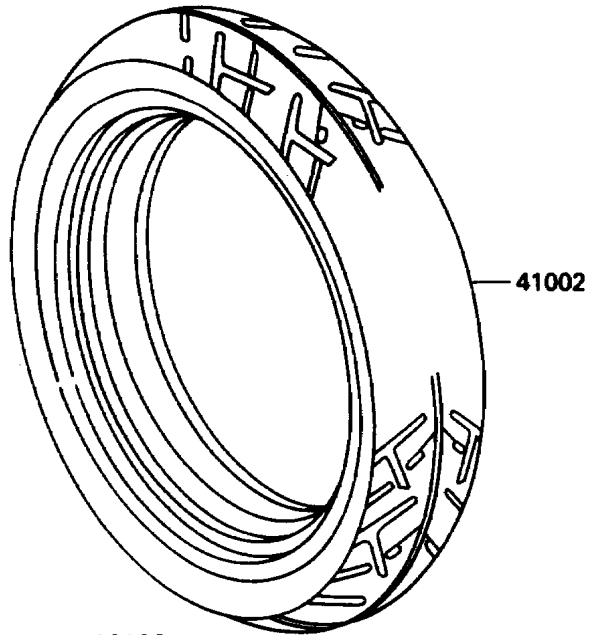

1993 Ninja[®] ZX[™]-11

PARTS DIAGRAM

Tire

F2210

1993 Ninja[®] ZX[™]-11

PARTS LIST

Tire

ITEM NAME	PART NUMBER	QUANTITY
VALVE,TIRE (Ref # 16126)	16126-1140	2
TIRE,FR,120/70VR17-V290(D) (Ref # 41002)	41002-1789	1
TIRE,RR,170/60VR17-V290(D) (Ref # 41002A)	41002-1790	1
BALANCER-WHEEL,10G,SILVER (Ref # 41075)	41075-1014	AR
BALANCER-WHEEL,20G,SILVER (Ref # 41075A)	41075-1015	AR
BALANCER-WHEEL,30G,SILVER (Ref # 41075B)	41075-1016	AR