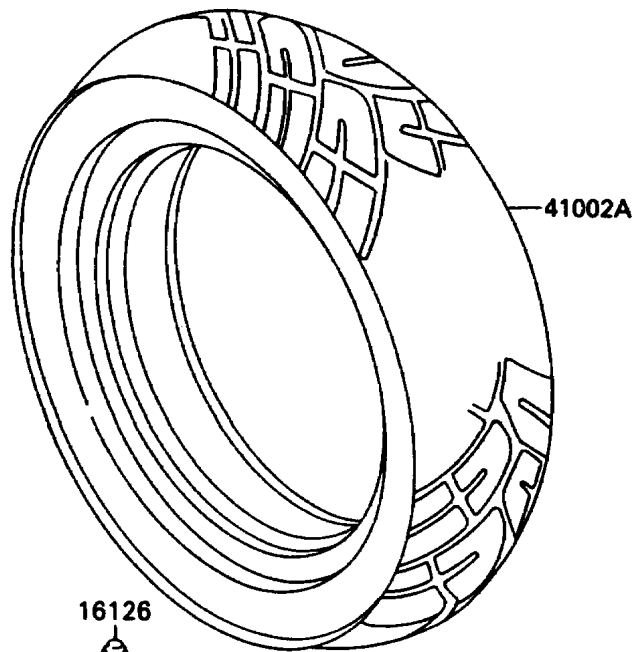

1993 Ninja[®] ZX[™]-11

PARTS DIAGRAM

Tire

F2210

1993 Ninja[®] ZX[™]-11

PARTS LIST

Tire

ITEM NAME	PART NUMBER	QUANTITY
VALVE,TIRE (Ref # 16126)	16126-1140	2
TIRE,FR,120/70VR17-V290(D) (Ref # 41002)	41002-1789	1
TIRE,RR,170/60VR17-V290(D) (Ref # 41002A)	41002-1790	1
BALANCER-WHEEL,10G,SILVER (Ref # 41075)	41075-1014	AR
BALANCER-WHEEL,20G,SILVER (Ref # 41075A)	41075-1015	AR
BALANCER-WHEEL,30G,SILVER (Ref # 41075B)	41075-1016	AR