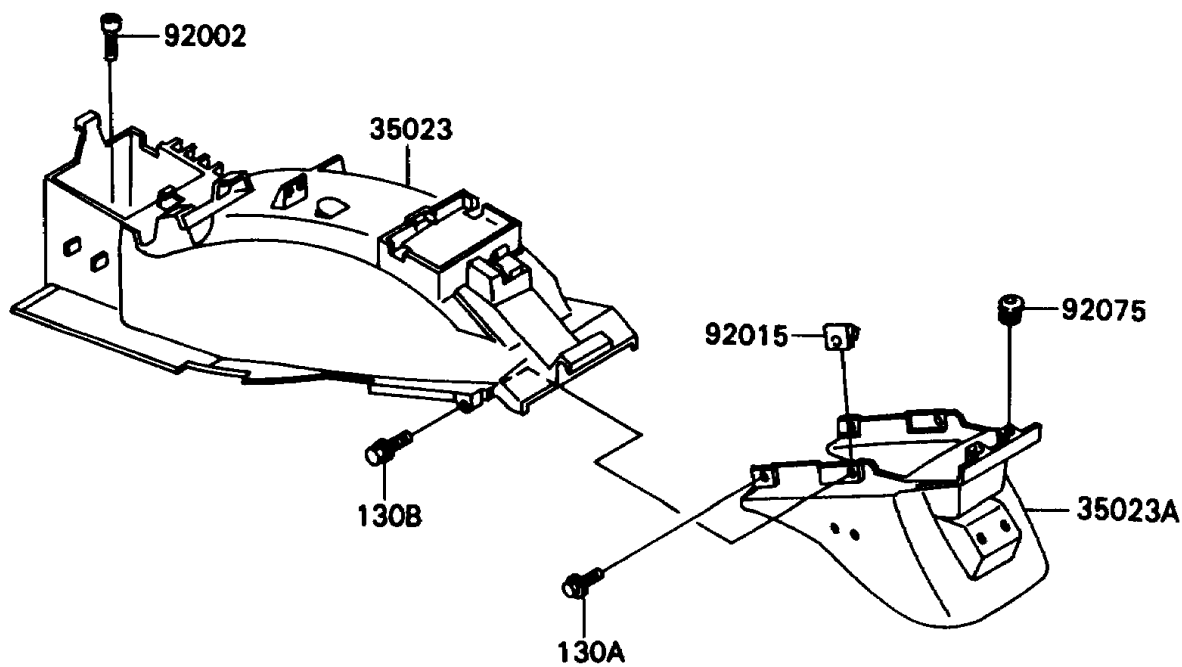

1992 Ninja® ZX™ -11

PARTS DIAGRAM

Fender

Kawasaki

Let the Good Times Roll®

F2170