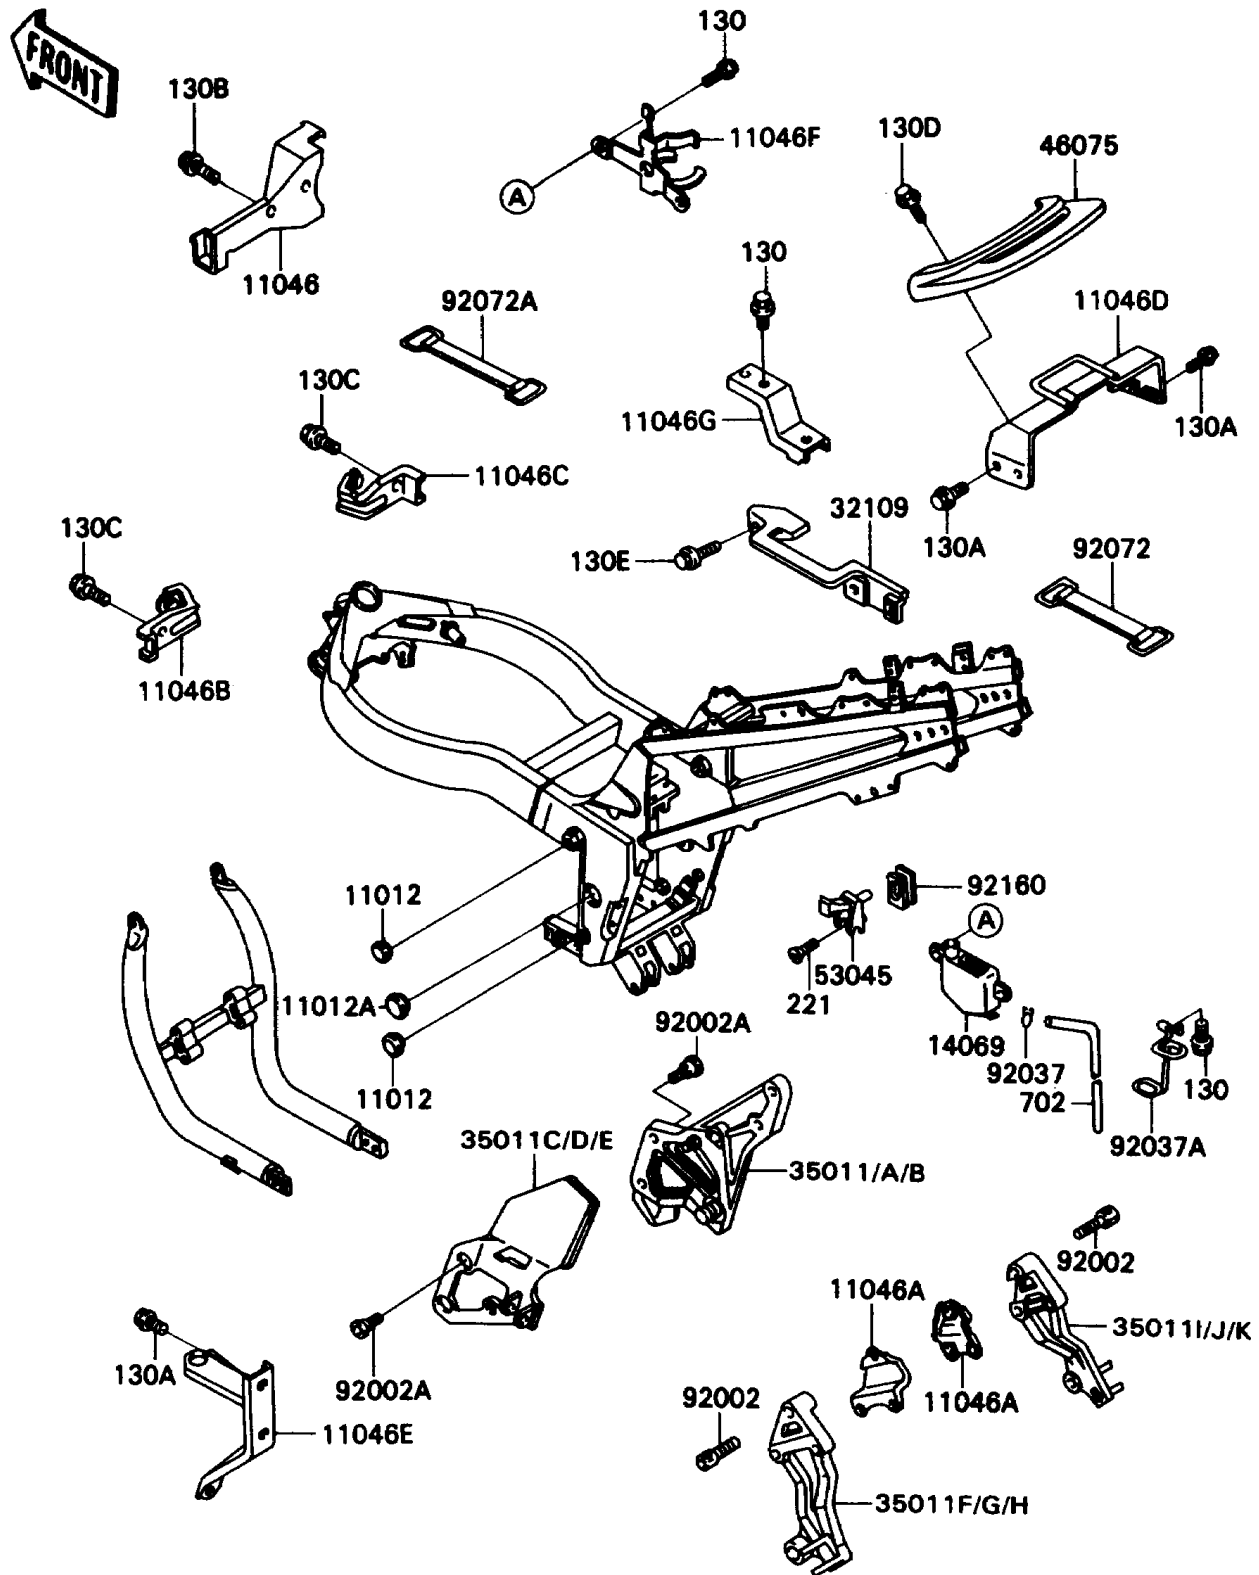

1990 Ninja® ZX™-11

PARTS DIAGRAM

Battery Case

F2132

1990 Ninja® ZX™-11

PARTS LIST

Battery Case

ITEM NAME	PART NUMBER	QUANTITY
CAP (Ref # 11012)	11012-1460	4
CAP (Ref # 11012A)	11012-1657	2
BRACKET,FUEL PUMP (Ref # 11046)	11046-1262	1
BRACKET,MUFFLER STAY (Ref # 11046A)	11046-1722	2
BRACKET,RADIATOR,LH (Ref # 11046B)	11046-1890	1
BRACKET,RADIATOR,RH (Ref # 11046C)	11046-1891	1
BRACKET,TAIL GRIP (Ref # 11046D)	11046-1934	1
BRACKET,OIL COOLER (Ref # 11046E)	11046-1936	1
BRACKET,RETURN PUMP (Ref # 11046F)	11046-1952	1
BRACKET,RR FENDER,FR (Ref # 11046G)	11046-1975	1
BREATHER (Ref # 14069)	14069-1054	1
GRIP-FRAME (Ref # 32109)	32109-1198	1
STAY,STEP HOLDER,RH,C.GRAY (Ref # 35011)	35011-1417-GD	1
STAY,STEP HOLDER,RH,G.GRAY (Ref # 35011A)	35011-1417-HN	1
STAY,STEP HOLDER,LH,G.GRAY (Ref # 35011C)	35011-1520-GD	1
STAY,STEP HOLDER,LH,G.GRAY (Ref # 35011D)	35011-1520-HN	1
STAY,RR,LH,G.GRAY (Ref # 35011F)	35011-1521-GD	1
STAY,RR,LH,G.GRAY (Ref # 35011G)	35011-1521-HN	1
STAY,RR,RH,G.GRAY (Ref # 35011I)	35011-1522-GD	1
STAY,RR,RH,G.GRAY (Ref # 35011J)	35011-1522-HN	1
GRIP,TAIL,EBONY (Ref # 46075)	46075-1091-H8	1
HOOK-ASSY,ROPE (Ref # 53045)	53045-1057	4
BOLT,SOCKET,8X22 (Ref # 92002)	92002-1334	6
BOLT,SOCKET,8X20 (Ref # 92002A)	92002-1493	4
CLAMP,TUBE (Ref # 92037)	92037-147	1
CLAMP,HOSE (Ref # 92037A)	92037-1875	1
BAND,L=90 (Ref # 92072)	92072-045	1
BAND,BATTERY (Ref # 92072A)	92072-1188	1
DAMPER,ROPE HOOK (Ref # 92160)	92160-1042	4

1990 Ninja® ZX™ -11

PARTS LIST

Battery Case

ITEM NAME	PART NUMBER	QUANTITY
BOLT-FLANGED (Ref # 130)	130J0610	5
BOLT-FLANGED,6X14,BLACK (Ref # 130A)	130J0614	6
BOLT-FLANGED,6X16,BLACK (Ref # 130B)	130J0616	2
BOLT-FLANGED (Ref # 130C)	130J0812	2
BOLT-FLANGED,8X20 (Ref # 130D)	130J0820	2
BOLT-FLANGED,8X25,BLACK (Ref # 130E)	130J0825	2
SCREW-CSK-CROS (Ref # 221)	221E0625	4
TUBE-RUBBER,7X10X380 (Ref # 702)	702A07380	1