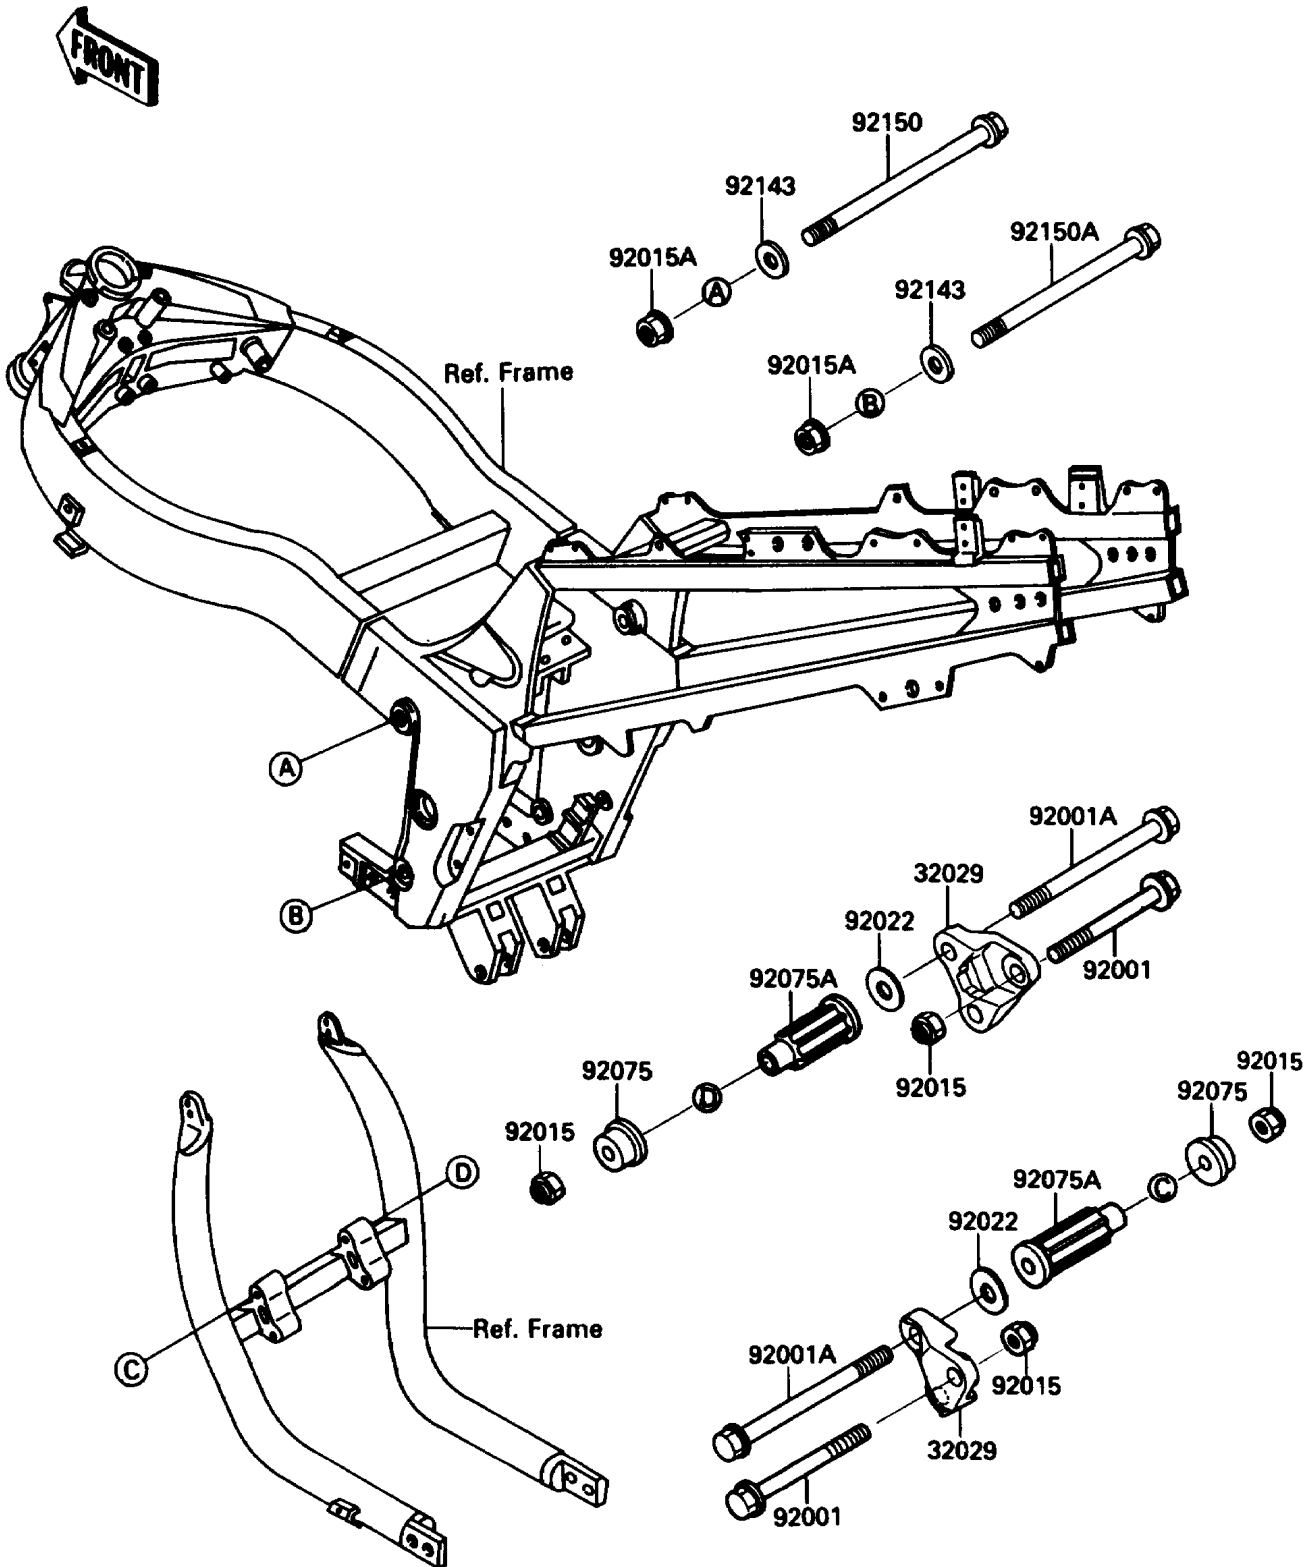

1993 Ninja® ZX™-11

PARTS DIAGRAM

Frame Fitting

F2131