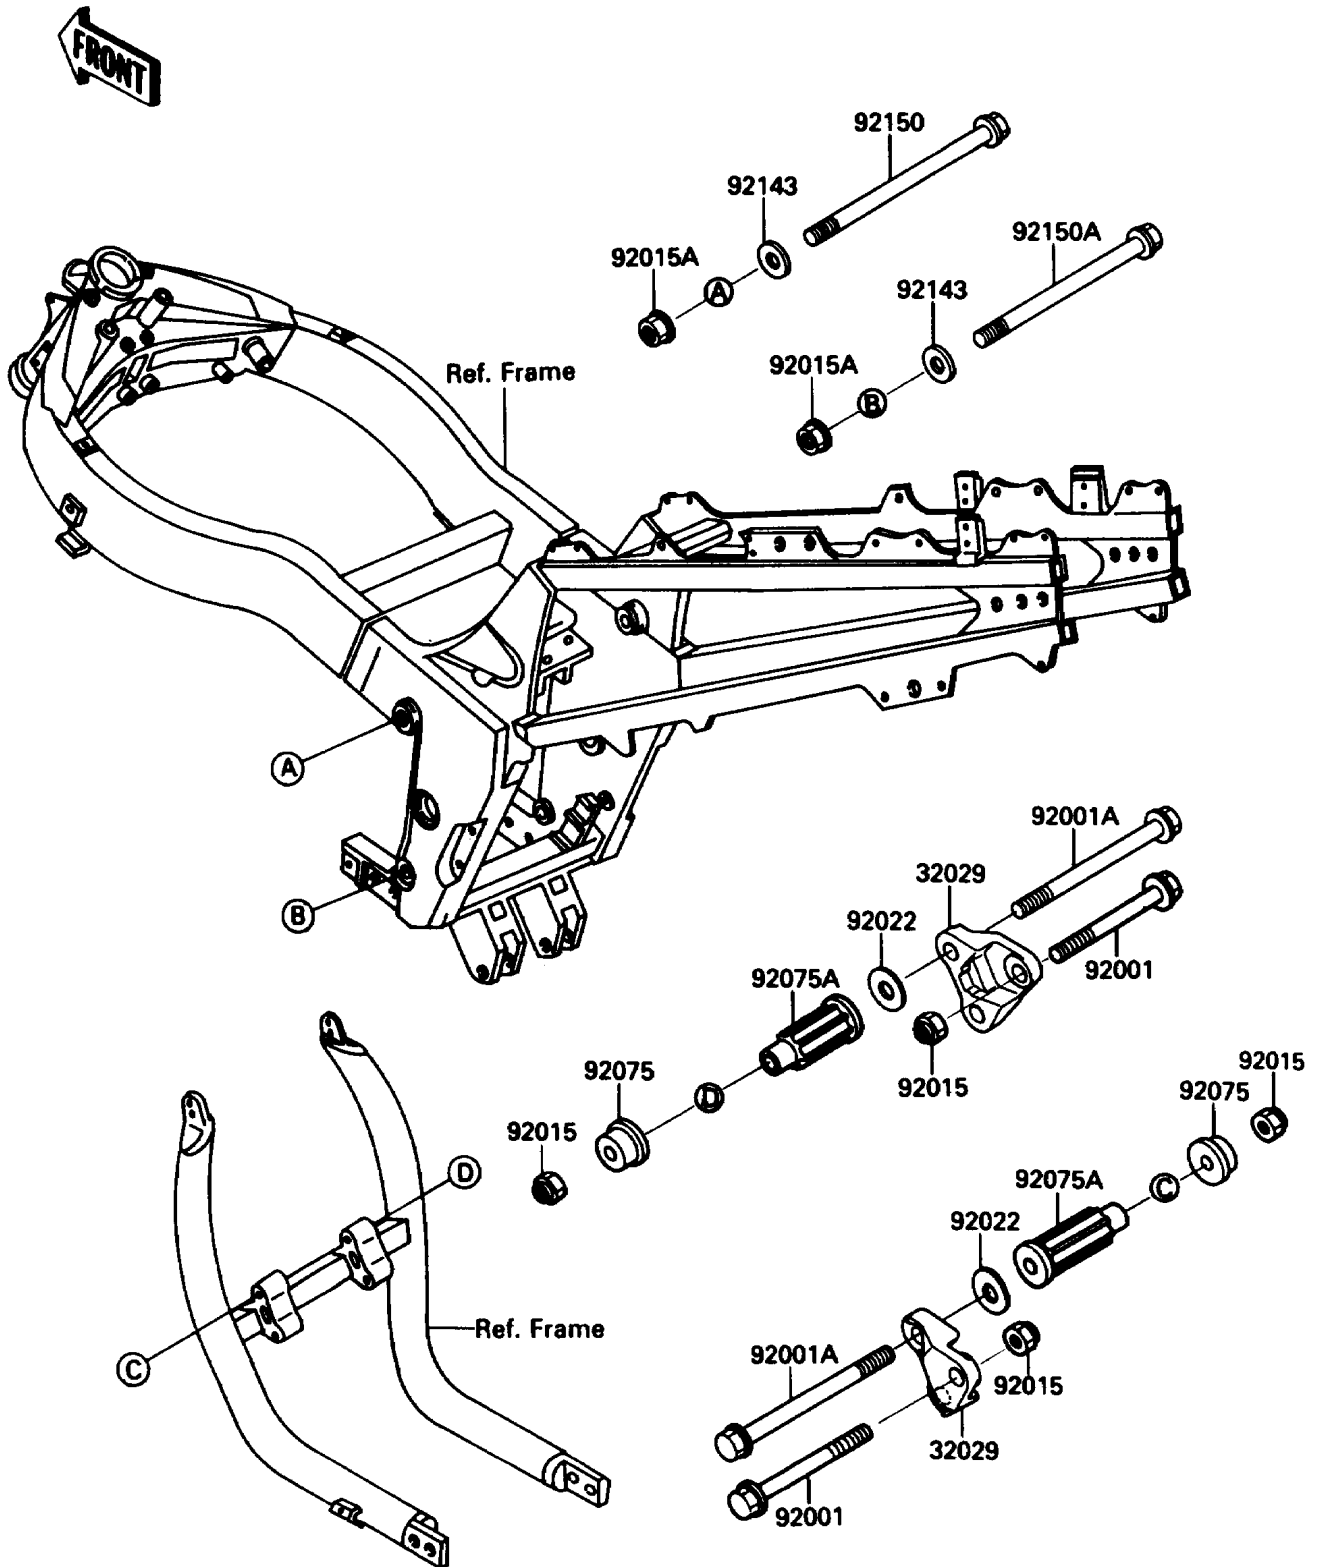

1993 Ninja[®] ZX[™]-11

PARTS DIAGRAM

Frame Fitting

F2131

1993 Ninja® ZX™-11

PARTS LIST

Frame Fitting

ITEM NAME	PART NUMBER	QUANTITY
BRACKET-ENGINE (Ref # 32029)	32029-1615	2
BOLT,FLANGED,10X60 (Ref # 92001)	92001-1617	2
BOLT,FLANGED,10X85 (Ref # 92001A)	92001-1619	4
NUT,LOCK,10MM (Ref # 92015)	92015-1429	6
NUT,LOCK,10MM (Ref # 92015A)	92015-1522	2
WASHER,10.5X37X1.6 (Ref # 92022)	92022-1246	4
DAMPER,ENGINE MOUNT,SIDE (Ref # 92075)	92075-1274	4
DAMPER,ENGINE MOUNT,MAIN (Ref # 92075A)	92075-1377	4
COLLAR,10.5X26X5 (Ref # 92143)	92143-1233	2
BOLT,FLANGED,10X225 (Ref # 92150)	92150-1117	1
BOLT,FLANGED,10X220 (Ref # 92150A)	92150-1189	1