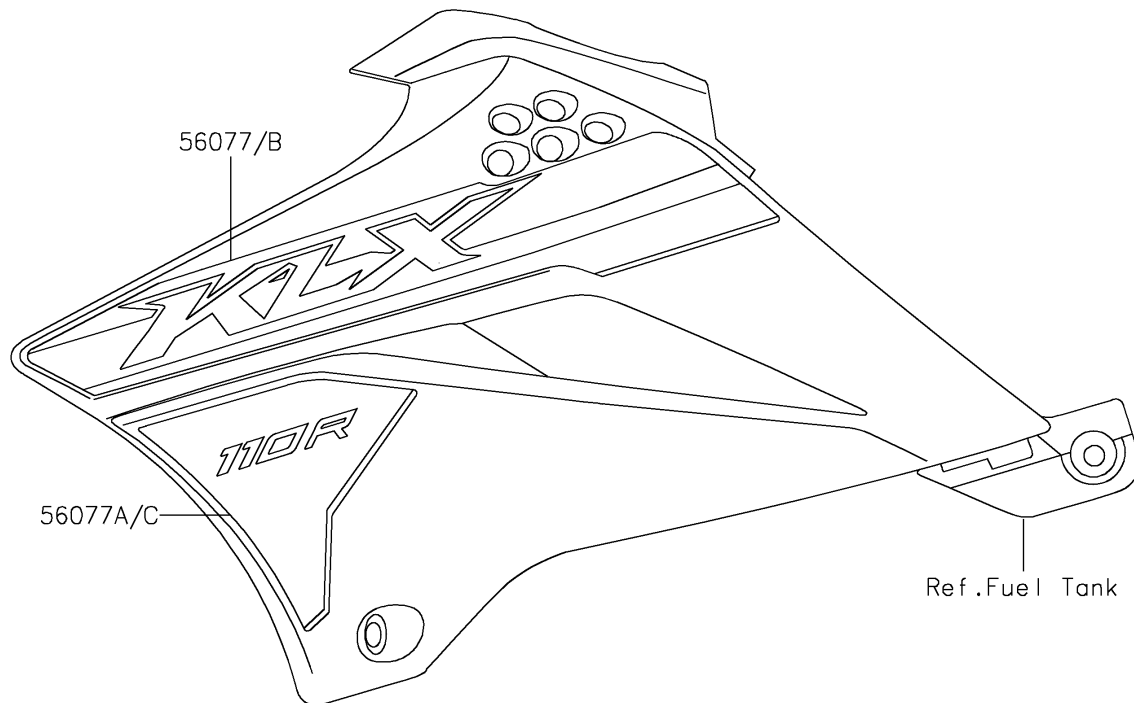

2025 KLX110

PARTS DIAGRAM

Decals(Green)(CRFNN/CRSNN)

F2861B

2025 KLX110

PARTS LIST

Decals(Green)(CRFNN/CRSNN)

ITEM NAME	PART NUMBER	QUANTITY
MARK,KAWASAKI (Ref # 56054)	56054-3938	1
PATTERN,SHROUD,LH,UPP (Ref # 56077)	56077-0036	1
PATTERN,SHROUD,LH,LWR (Ref # 56077A)	56077-0037	1
PATTERN,SHROUD,RH,UPP (Ref # 56077B)	56077-0038	1
PATTERN,SHROUD,RH,LWR (Ref # 56077C)	56077-0039	1