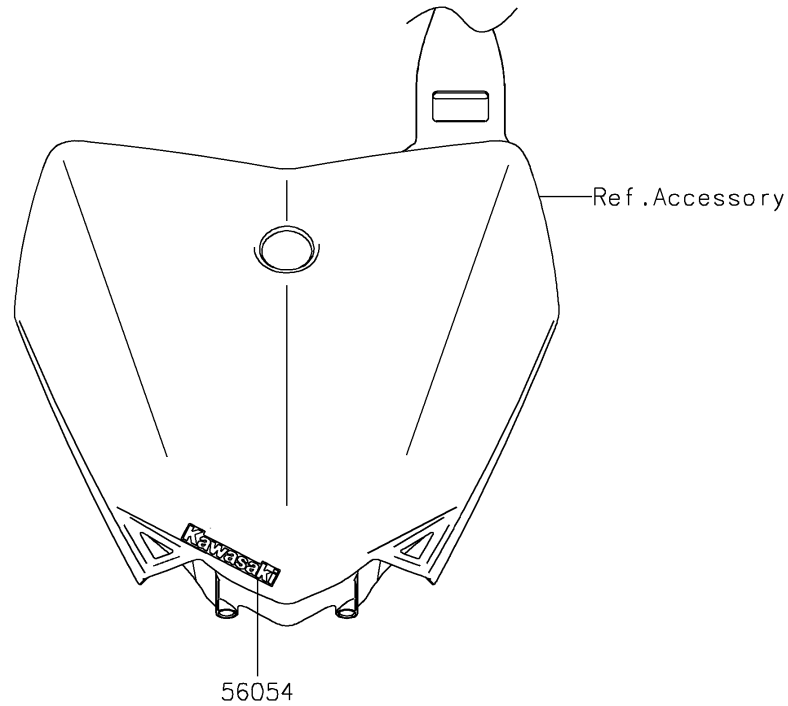

2025 KLX110

PARTS DIAGRAM

Decals(Green)(CRFNN/CRSNN)

F2861B

2025 KLX110

PARTS LIST

Decals(Green)(CRFNN/CRSNN)

ITEM NAME	PART NUMBER	QUANTITY
MARK,KAWASAKI (Ref # 56054)	56054-3938	1
PATTERN,SHROUD,LH,UPP (Ref # 56077)	56077-0036	1
PATTERN,SHROUD,LH,LWR (Ref # 56077A)	56077-0037	1
PATTERN,SHROUD,RH,UPP (Ref # 56077B)	56077-0038	1
PATTERN,SHROUD,RH,LWR (Ref # 56077C)	56077-0039	1