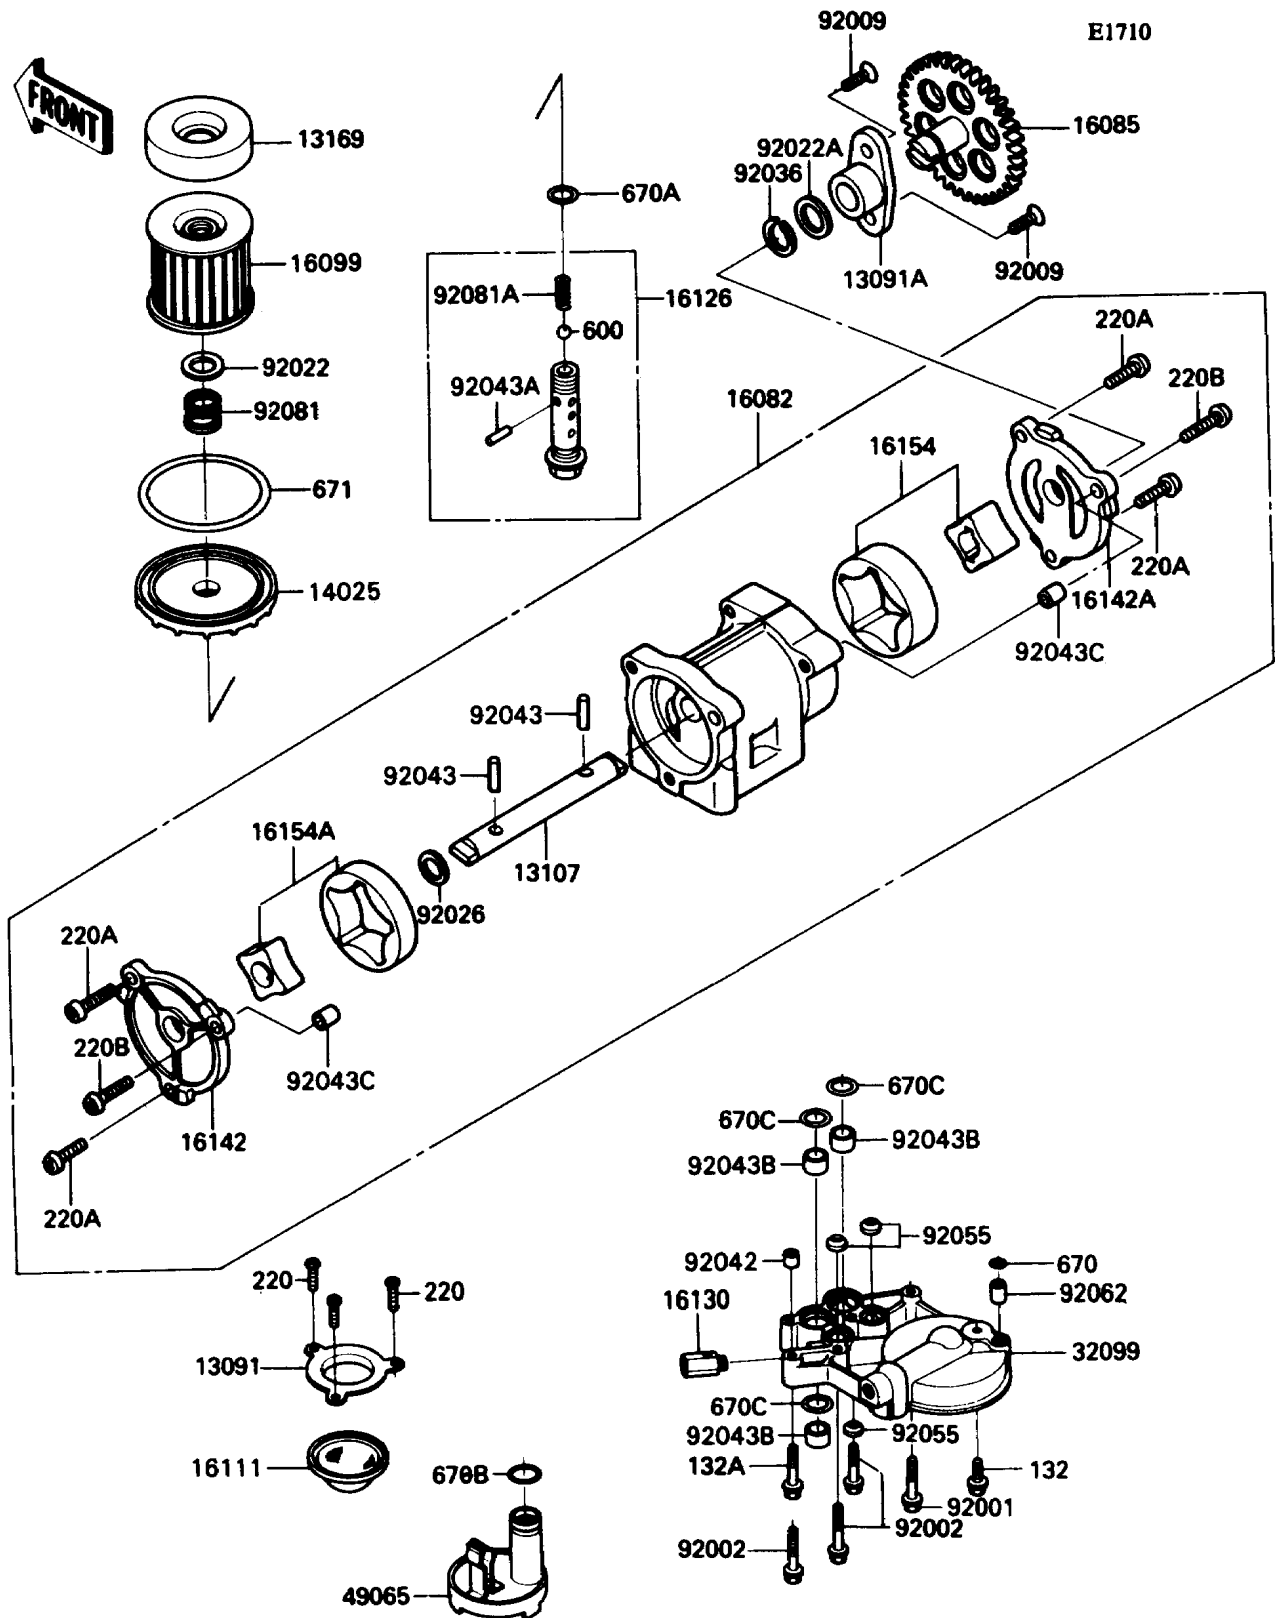

1990 Ninja® ZX™-11

PARTS DIAGRAM

Oil Pump