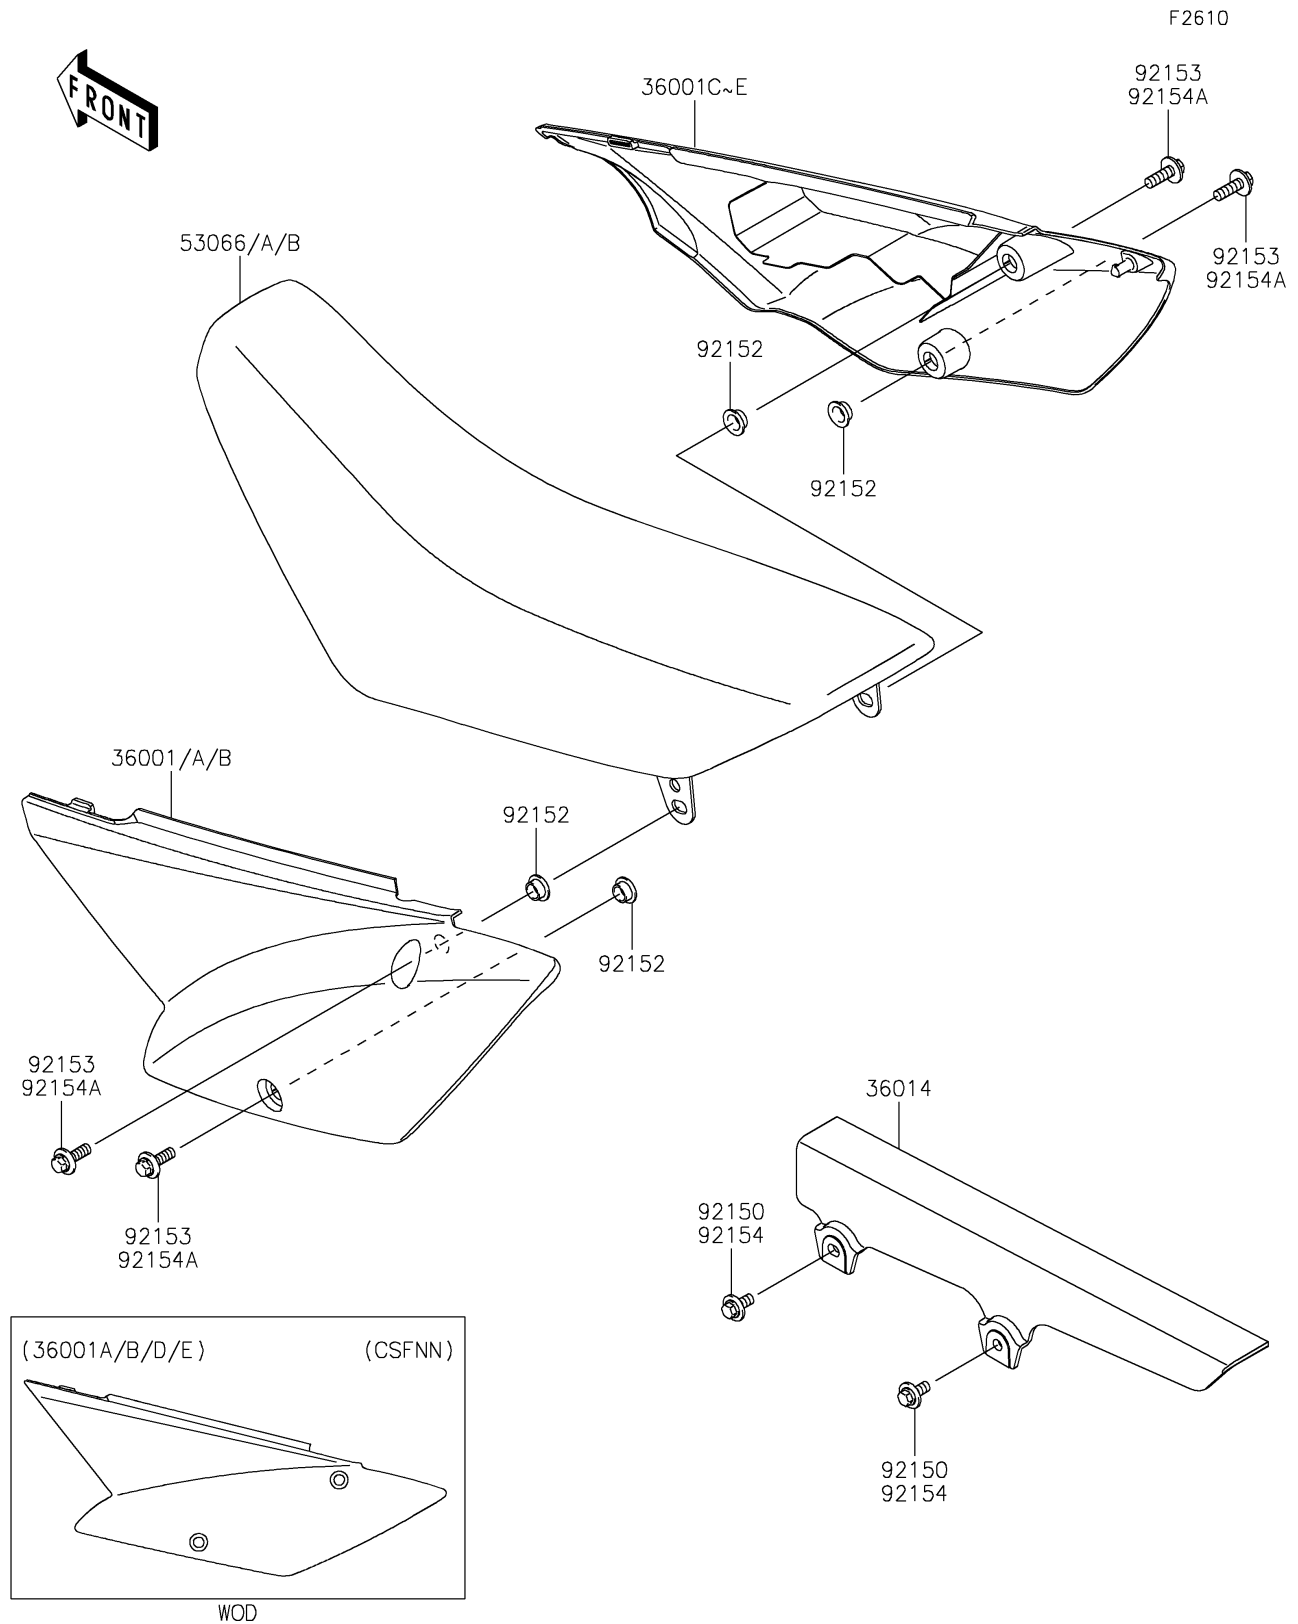

2024 KLX[®]110R

PARTS DIAGRAM

Side Covers/Chain Cover

2024 KLX[®]110R

PARTS LIST

Side Covers/Chain Cover

ITEM NAME	PART NUMBER	QUANTITY
COVER-SIDE,LH,B.WHITE (Ref # 36001)	36001-0204-266	1
COVER-SIDE,LH,L.GREEN (Ref # 36001A)	36001-0204-290	1
COVER-SIDE,LH,B.GRAY (Ref # 36001B)	36001-0204-67A	1
COVER-SIDE,RH,B.WHITE (Ref # 36001C)	36001-0205-266	1
COVER-SIDE,RH,L.GREEN (Ref # 36001D)	36001-0205-290	1
COVER-SIDE,RH,B.GRAY (Ref # 36001E)	36001-0205-67A	1
CASE-CHAIN (Ref # 36014)	36014-1258	1
SEAT-ASSY,BLACK+GRN+BLK (Ref # 53066)	53066-0719-49D	1
SEAT-ASSY,N.L.GREEN+BLK/WHT (Ref # 53066A)	53066-0719-49F	1
SEAT-ASSY,BLACK+GRY (Ref # 53066B)	53066-0719-73E	1
BOLT,FLANGED,6X14 (Ref # 92150)	92150-1689	2
COLLAR (Ref # 92152)	92152-0789	4
BOLT,6X20 (Ref # 92153)	92153-0502	4