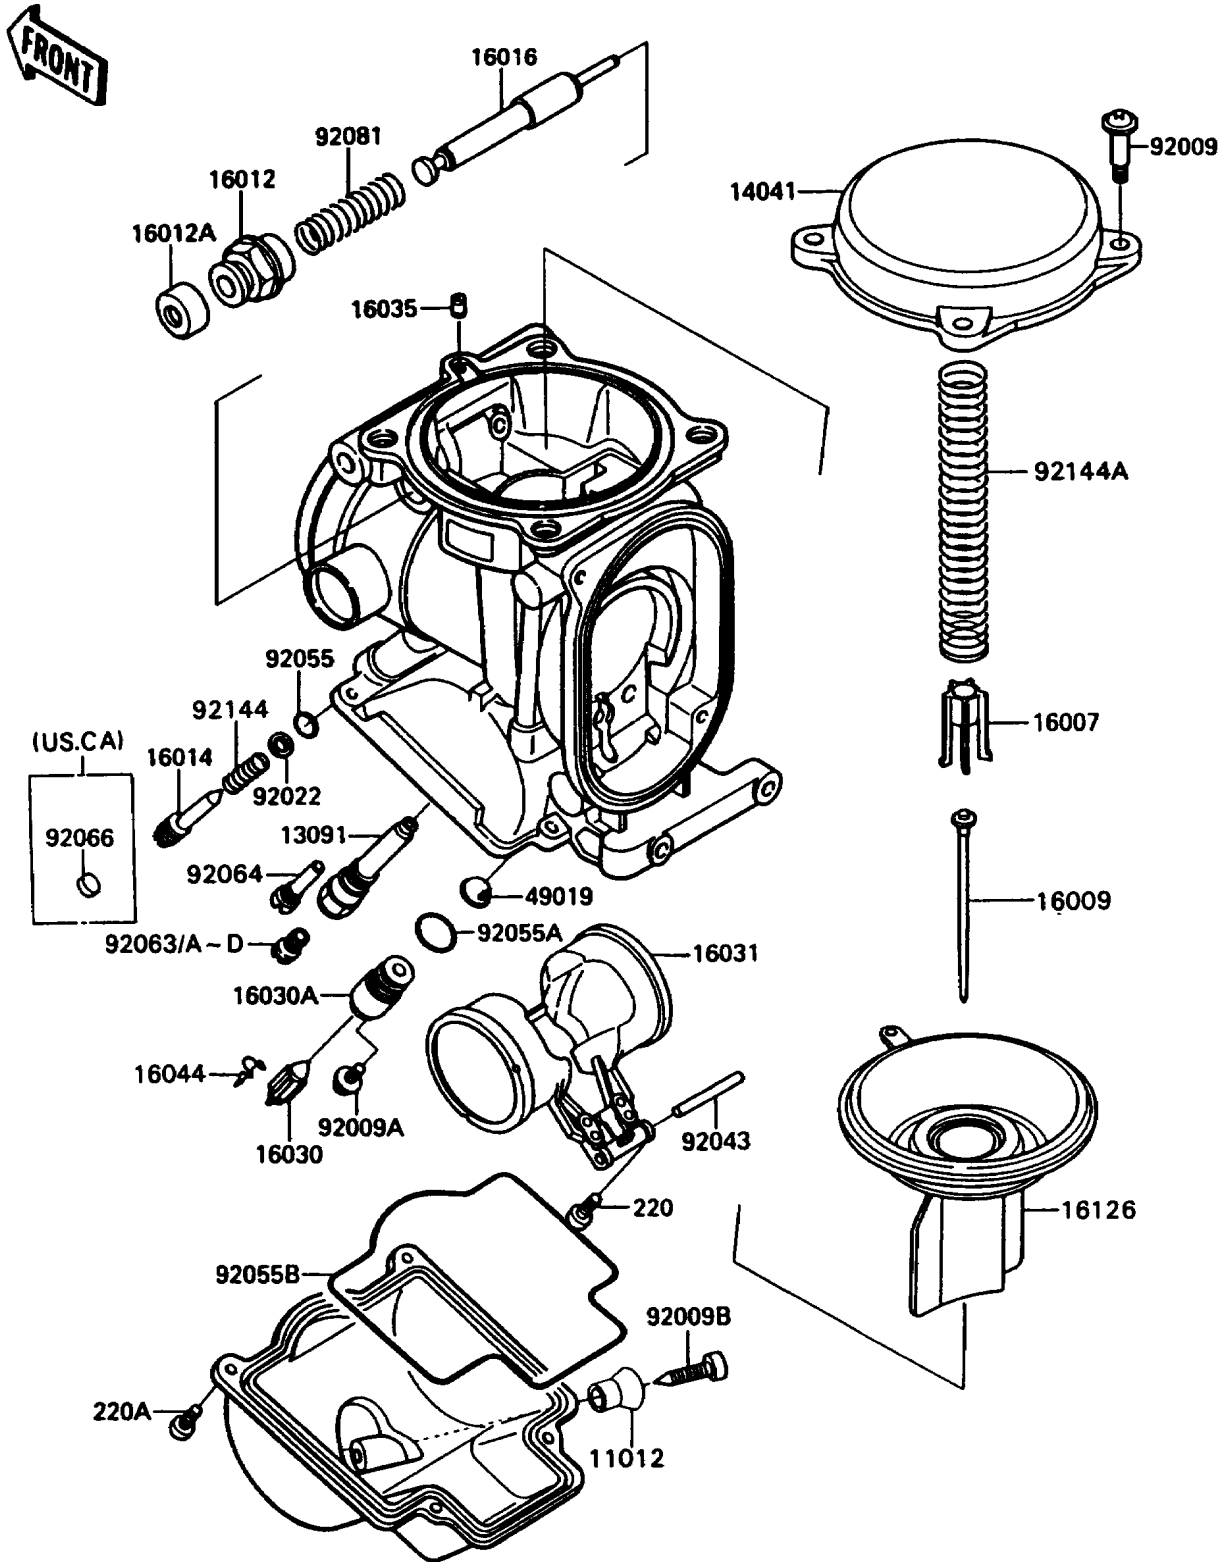

1990 Ninja® ZX™-11

PARTS DIAGRAM

Carburetor Parts(&NAMI.015042)

E1612