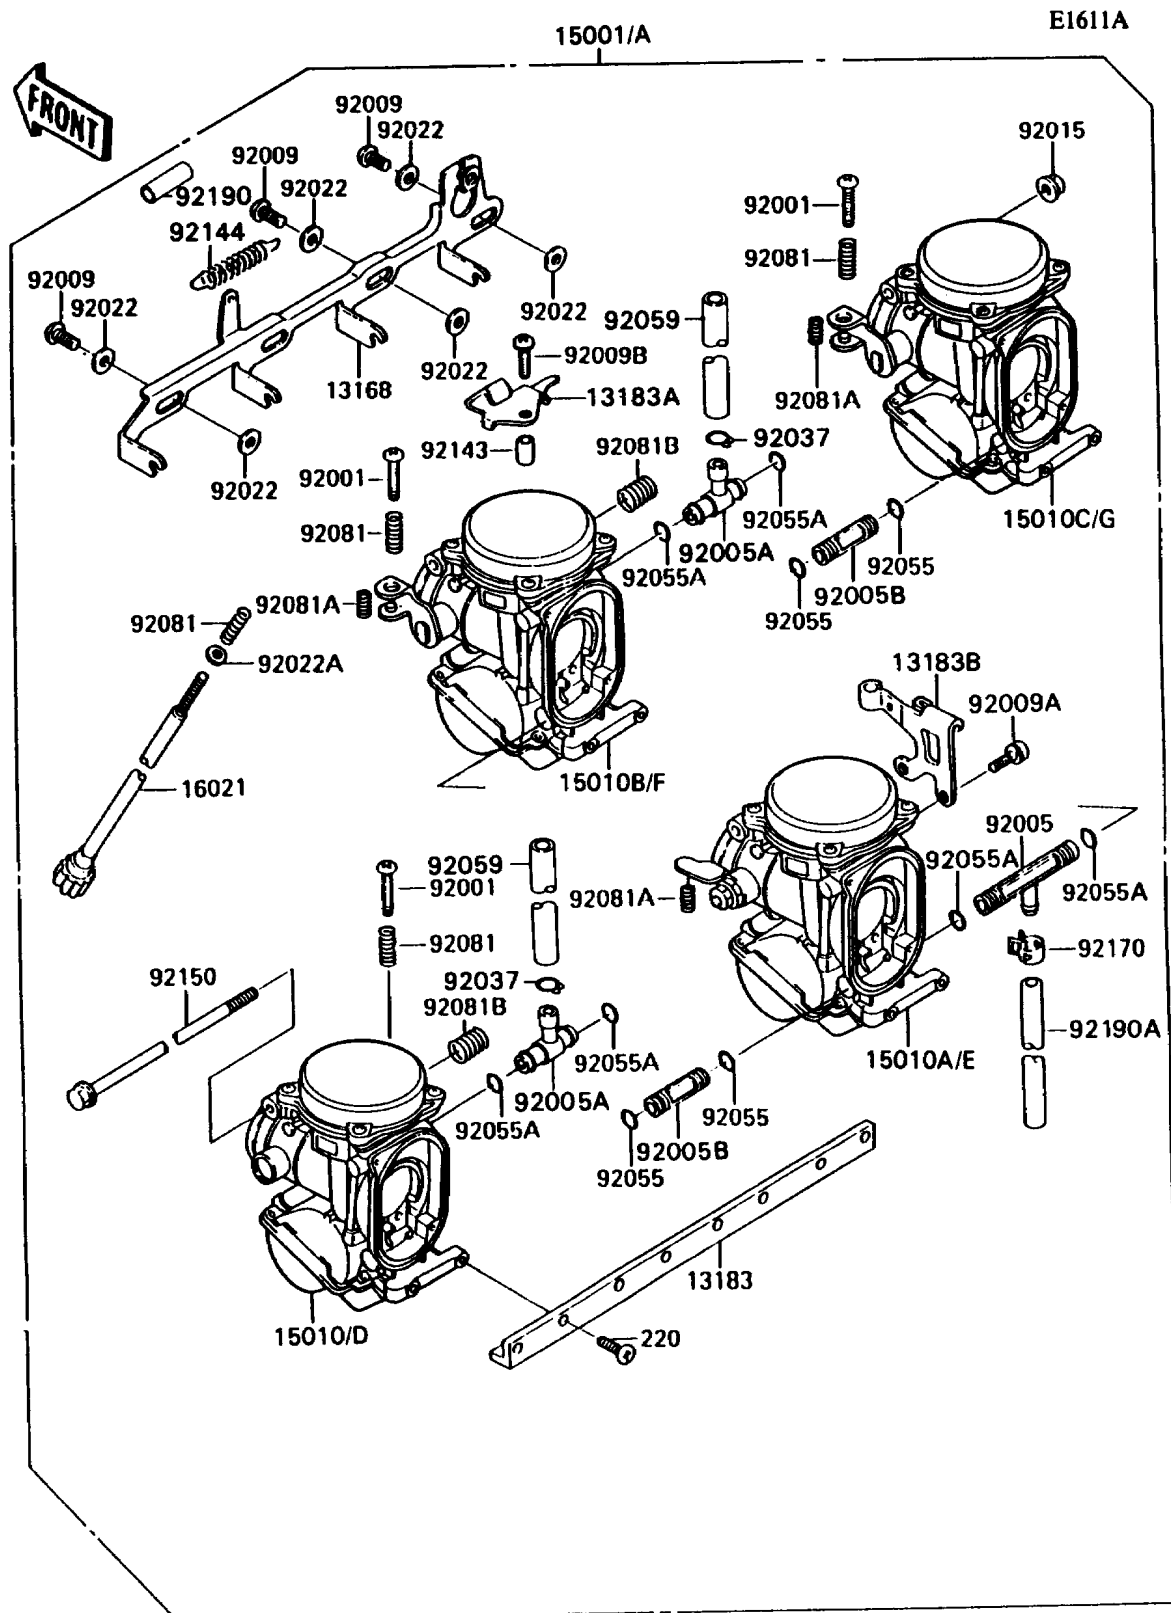

1993 Ninja® ZX™ -11

PARTS DIAGRAM

Carburetor(ZXT10CE015043&NAMI.)

1993 Ninja® ZX™-11

PARTS LIST

Carburetor(ZXT10CE015043&NAMI.)

Kawasaki
Let the Good Times Roll®

ITEM NAME	PART NUMBER	QUANTITY
LEVER,STARTER (Ref # 13168)	13168-1405	1
PLATE,CARBURETOR,STAY (Ref # 13183)	13183-1321	1
PLATE,STARTER CABLE (Ref # 13183A)	13183-1592	1
PLATE,THROTTLE CABLE (Ref # 13183B)	13183-1606	1
CARBURETOR-ASSY (Ref # 15001)	15001-1746	1
CARBURETOR,LH,OUTSIDE (Ref # 15010)	15010-1281	1
CARBURETOR,LH,INSIDE (Ref # 15010A)	15010-1282	1
CARBURETOR,RH,INSIDE (Ref # 15010B)	15010-1283	1
CARBURETOR,RH,OUTSIDE (Ref # 15010C)	15010-1284	1
SCREW-THROTTLE STOP (Ref # 16021)	16021-1131	1
BOLT,THROTTLE ADJUST (Ref # 92001)	92001-1998	3
FITTING,FUEL,T-TYPE (Ref # 92005)	92005-1108	1
FITTING,T-TYPE (Ref # 92005A)	92005-1125	2
FITTING (Ref # 92005B)	92005-1157	2
SCREW (Ref # 92009)	92009-1262	3
SCREW,5X10 (Ref # 92009A)	92009-1365	1
SCREW,4X18 (Ref # 92009B)	92009-1632	1
NUT,FLANGED,5MM (Ref # 92015)	92015-1259	1
WASHER,6.1X11X0.8,POLYACETAL (Ref # 92022)	92022-1199	6
WASHER,PLAIN,STOP SPRING (Ref # 92022A)	92022-1480	1
CLAMP,TUBE (Ref # 92037)	92037-1194	2
RING-O (Ref # 92055)	92055-1004	4
RING-O,FUEL FITTING (Ref # 92055A)	92055-1223	8
TUBE,7X11X45 (Ref # 92059)	92059-1738	2
SPRING,THROTTLE ADJUST UPP (Ref # 92081)	92081-1620	4
SPRING,THROTTLE ADJUST LWR (Ref # 92081A)	92081-1621	3
SPRING,THROTTLE ADJUST CNT (Ref # 92081B)	92081-1622	3
COLLAR,4X5.2X9.6 (Ref # 92143)	92143-1265	1
SPRING,STARTER LEVER (Ref # 92144)	92144-1518	1

1993 Ninja® ZX™ -11

PARTS LIST

Carburetor(ZXT10CE015043&NAMI.)

Kawasaki
Let the Good Times Roll®

ITEM NAME	PART NUMBER	QUANTITY
BOLT,5X305 (Ref # 92150)	92150-1211	1
CLAMP,TUBE (Ref # 92170)	92170-1051	1
TUBE,STARTER SPRING (Ref # 92190)	92190-1157	1
TUBE,7.3X12.5X127 (Ref # 92190A)	92190-1161	1
SCREW-PAN-CROS,5X14 (Ref # 220)	220D0514	8