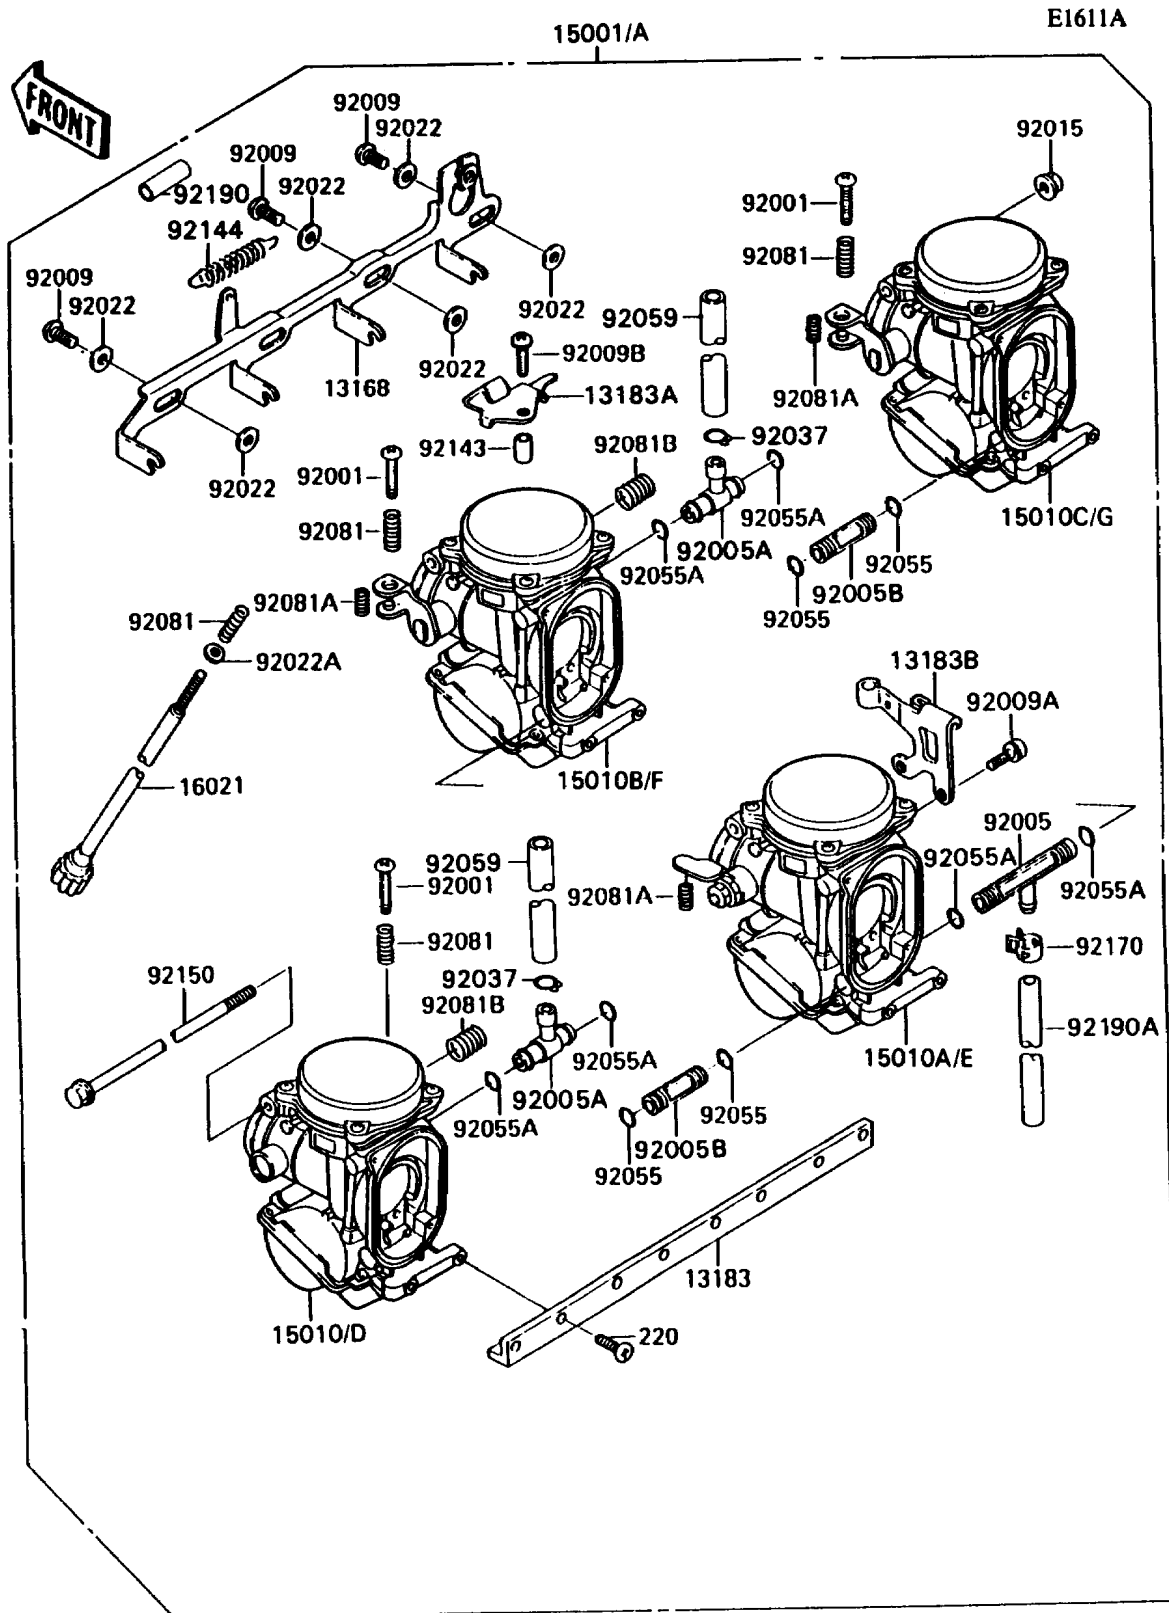

## PARTS DIAGRAM

Carburetor(ZXT10CE015043&NAMI.)

## PARTS LIST

Carburetor(ZXT10CE015043&NAMI.)

**Kawasaki**  
Let the Good Times Roll®

ITEM NAME	PART NUMBER	QUANTITY
LEVER,STARTER (Ref # 13168)	13168-1405	1
PLATE,CARBURETOR,STAY (Ref # 13183)	13183-1321	1
PLATE,STARTER CABLE (Ref # 13183A)	13183-1592	1
PLATE,THROTTLE CABLE (Ref # 13183B)	13183-1606	1
CARBURETOR-ASSY (Ref # 15001)	15001-1746	1
CARBURETOR-ASSY (Ref # 15001A)	15001-1747	1
CARBURETOR,LH,OUTSIDE (Ref # 15010)	15010-1281	1
CARBURETOR,LH,INSIDE (Ref # 15010A)	15010-1282	1
CARBURETOR,RH,INSIDE (Ref # 15010B)	15010-1283	1
CARBURETOR,RH,OUTSIDE (Ref # 15010C)	15010-1284	1
CARBURETOR,LH,OUTSIDE (Ref # 15010D)	15010-1285	1
CARBURETOR,LH,INSIDE (Ref # 15010E)	15010-1286	1
CARBURETOR,RH,INSIDE (Ref # 15010F)	15010-1287	1
CARBURETOR,RH,OUTSIDE (Ref # 15010G)	15010-1288	1
SCREW-THROTTLE STOP (Ref # 16021)	16021-1131	1
BOLT,THROTTLE ADJUST (Ref # 92001)	92001-1998	3
FITTING,FUEL,T-TYPE (Ref # 92005)	92005-1108	1
FITTING,T-TYPE (Ref # 92005A)	92005-1125	2
FITTING (Ref # 92005B)	92005-1157	2
SCREW (Ref # 92009)	92009-1262	3
SCREW,5X10 (Ref # 92009A)	92009-1365	1
SCREW,4X18 (Ref # 92009B)	92009-1632	1
NUT,FLANGED,5MM (Ref # 92015)	92015-1259	1
WASHER,6.1X11X0.8,POLYACETAL (Ref # 92022)	92022-1199	6
WASHER,PLAIN,STOP SPRING (Ref # 92022A)	92022-1480	1
CLAMP,TUBE (Ref # 92037)	92037-1194	2
RING-O (Ref # 92055)	92055-1004	4
RING-O,FUEL FITTING (Ref # 92055A)	92055-1223	8
TUBE,7X11X45 (Ref # 92059)	92059-1738	2