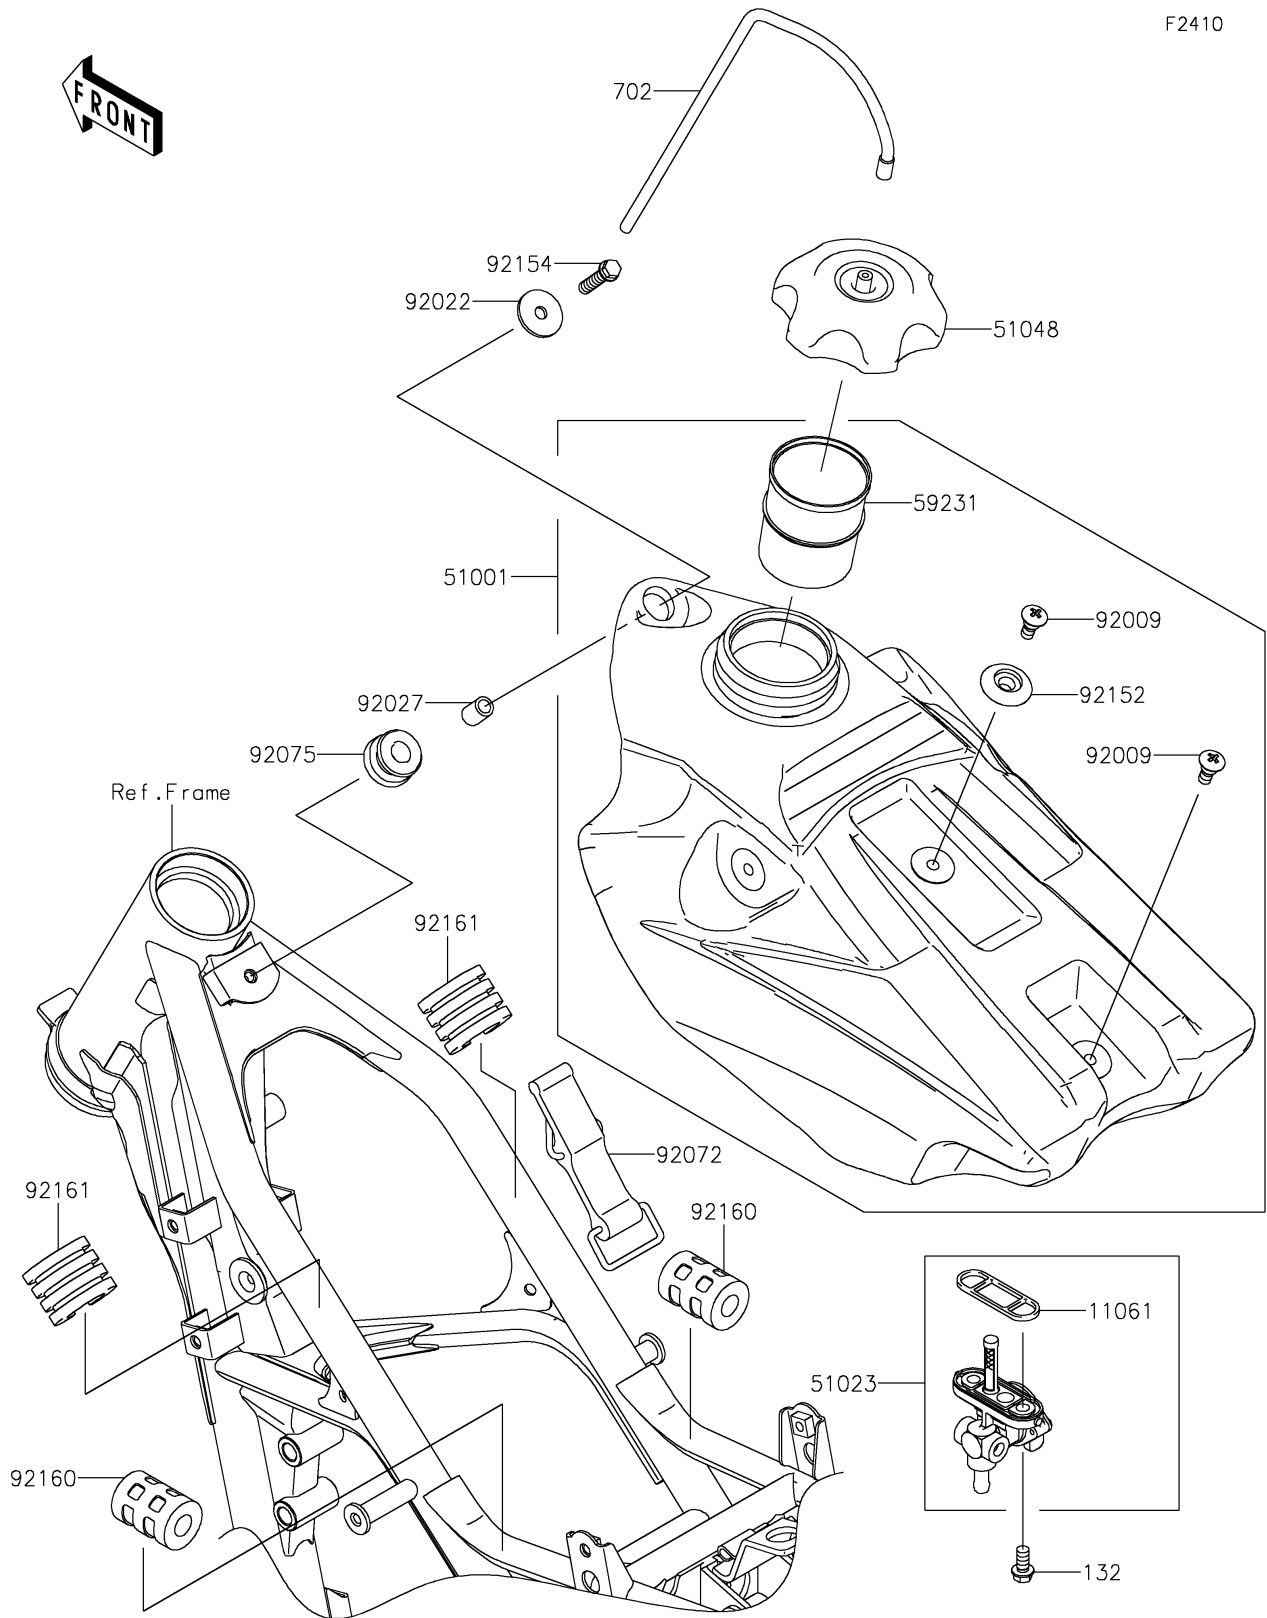

2024 KX™ 85

PARTS DIAGRAM

Fuel Tank

F2410

2024 KX™ 85

PARTS LIST

Fuel Tank

Kawasaki

Let the Good Times Roll®

ITEM NAME

PART NUMBER

QUANTITY
