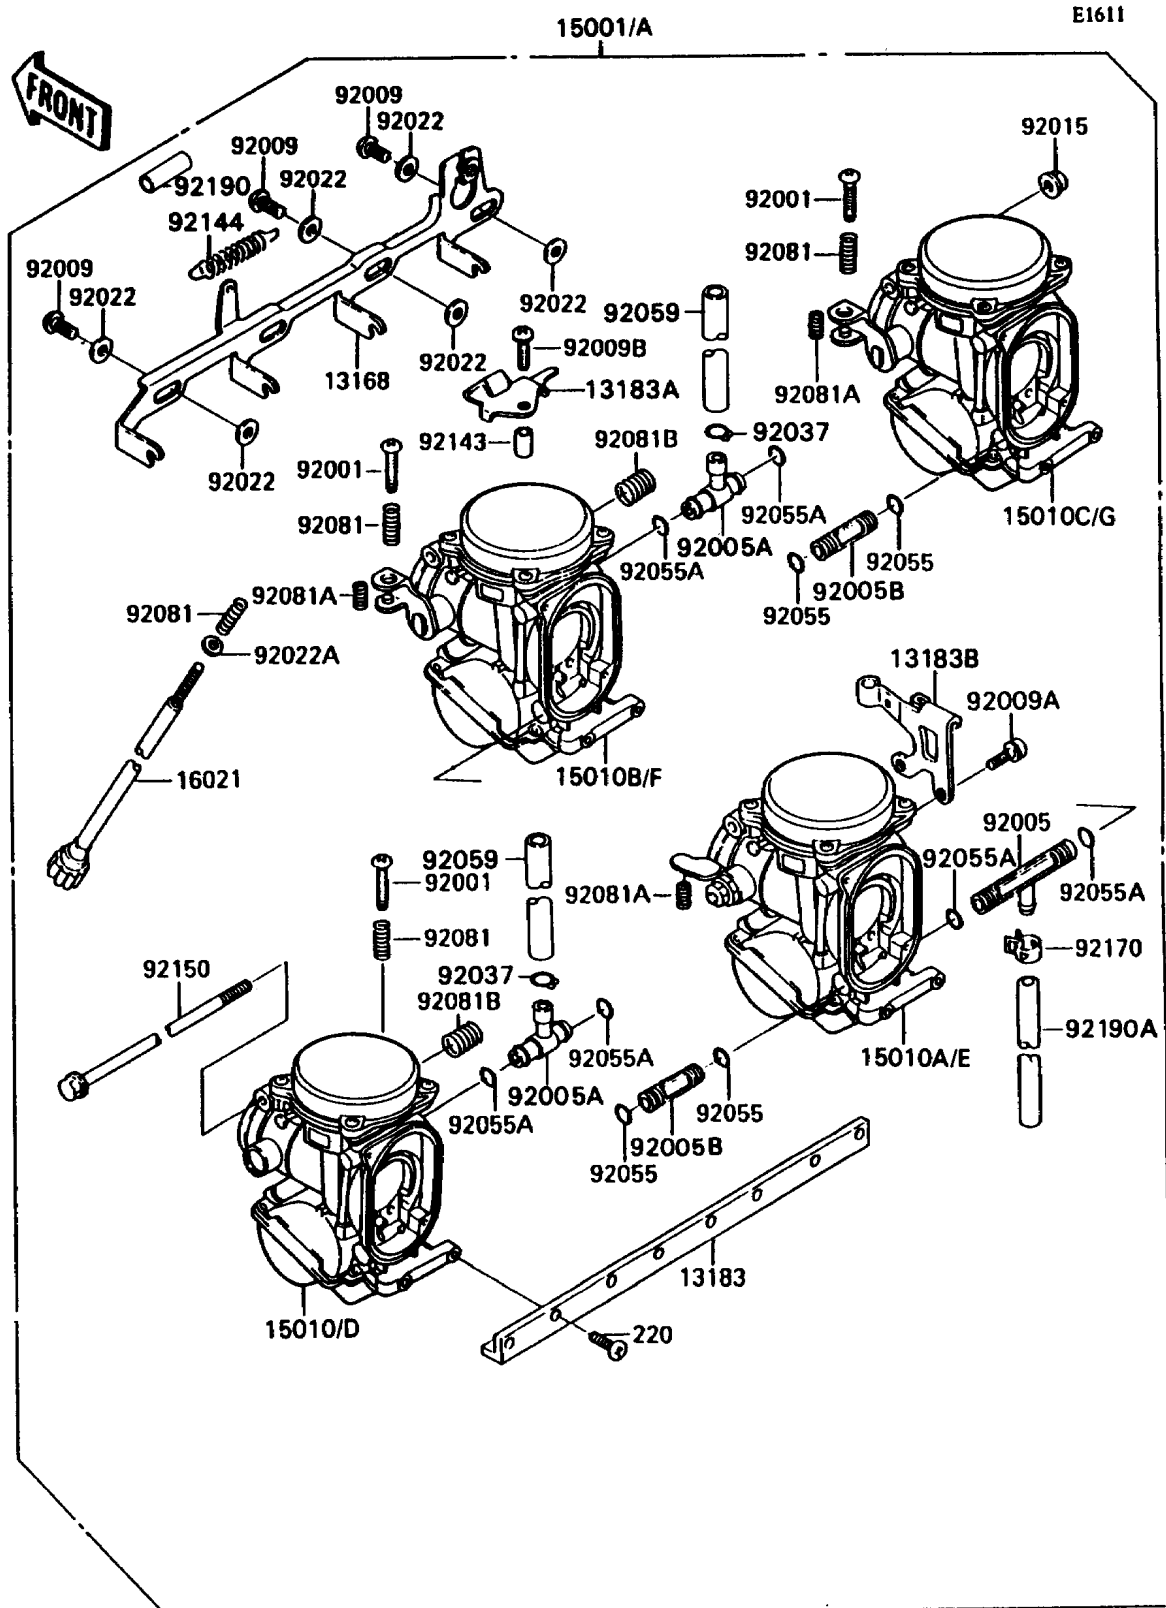

1990 Ninja[®] ZX[™]-11

PARTS DIAGRAM

Carburetor(&NAMI.ZXT10CE015042)

1990 Ninja® ZX™-11

PARTS LIST

Carburetor(&NAMI.ZXT10CE015042)

Kawasaki
Let the Good Times Roll®

ITEM NAME	PART NUMBER	QUANTITY
LEVER,STARTER (Ref # 13168)	13168-1405	1
PLATE,CARBURETOR,STAY (Ref # 13183)	13183-1321	1
PLATE,STARTER CABLE (Ref # 13183A)	13183-1592	1
PLATE,THROTTLE CABLE (Ref # 13183B)	13183-1606	1
CARBURETOR-ASSY (Ref # 15001)	15001-1577	1
CARBURETOR-ASSY (Ref # 15001A)	15001-1584	1
CARBURETOR,LH,OUTSIDE (Ref # 15010)	15010-1083	1
CARBURETOR,LH,INSIDE (Ref # 15010A)	15010-1084	1
CARBURETOR,RH,INSIDE (Ref # 15010B)	15010-1085	1
CARBURETOR,RH,OUTSIDE (Ref # 15010C)	15010-1086	1
CARBURETOR,LH,OUTSIDE (Ref # 15010D)	15010-1103	1
CARBURETOR,LH,INSIDE (Ref # 15010E)	15010-1104	1
CARBURETOR,RH,INSIDE (Ref # 15010F)	15010-1105	1
CARBURETOR,RH,OUTSIDE (Ref # 15010G)	15010-1106	1
SCREW-THROTTLE STOP (Ref # 16021)	16021-1131	1
BOLT,THROTTLE ADJUST (Ref # 92001)	92001-1998	3
FITTING,FUEL,T-TYPE (Ref # 92005)	92005-1108	1
FITTING,T-TYPE (Ref # 92005A)	92005-1125	2
FITTING (Ref # 92005B)	92005-1157	2
SCREW (Ref # 92009)	92009-1262	3
SCREW,5X10 (Ref # 92009A)	92009-1365	1
SCREW,4X18 (Ref # 92009B)	92009-1632	1
NUT,FLANGED,5MM (Ref # 92015)	92015-1259	1
WASHER,6.1X11X0.8,POLYACETAL (Ref # 92022)	92022-1199	6
WASHER,PLAIN,STOP SPRING (Ref # 92022A)	92022-1480	1
CLAMP,TUBE (Ref # 92037)	92037-1194	2
RING-O (Ref # 92055)	92055-1004	4
RING-O,FUEL FITTING (Ref # 92055A)	92055-1223	8
TUBE,7X11X45 (Ref # 92059)	92059-1738	2