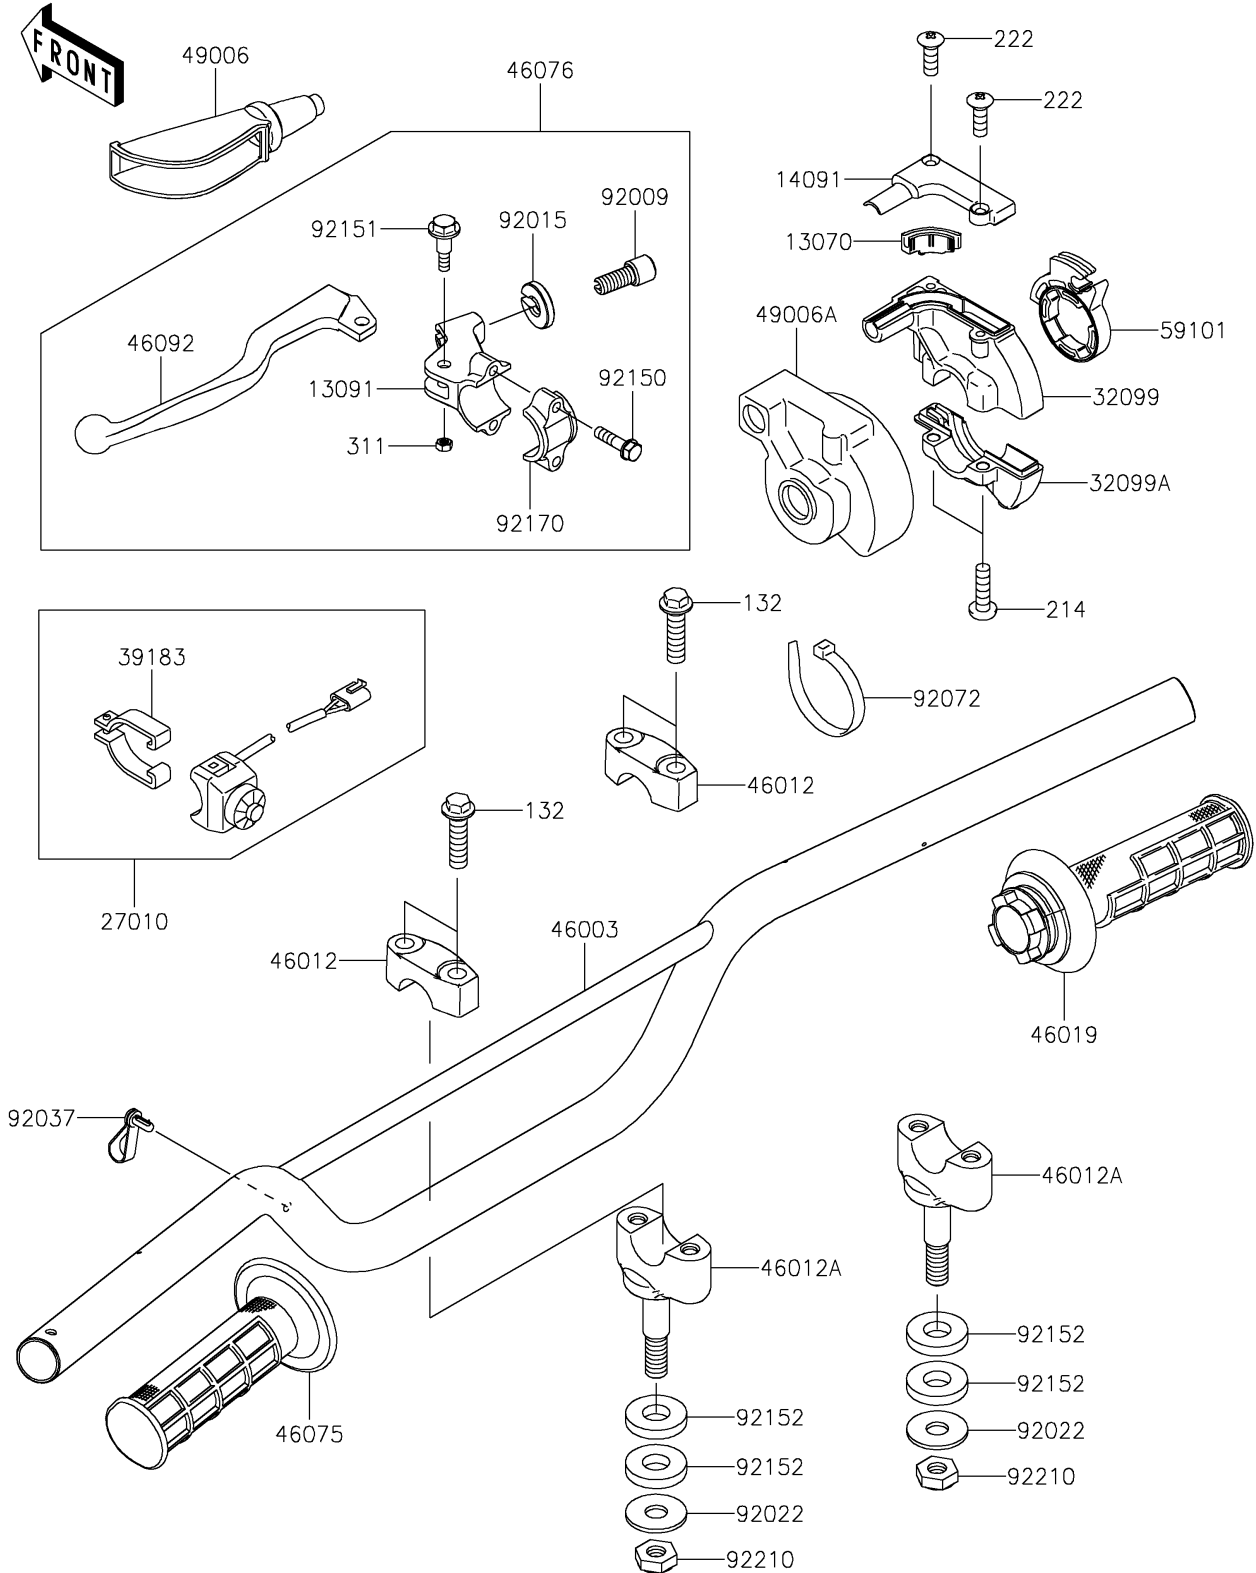

2024 KX™ 85

PARTS DIAGRAM

Handlebar

F2310

2024 KX™ 85

PARTS LIST

Handlebar

Kawasaki

Let the Good Times Roll®

ITEM NAME

PART NUMBER

QUANTITY
