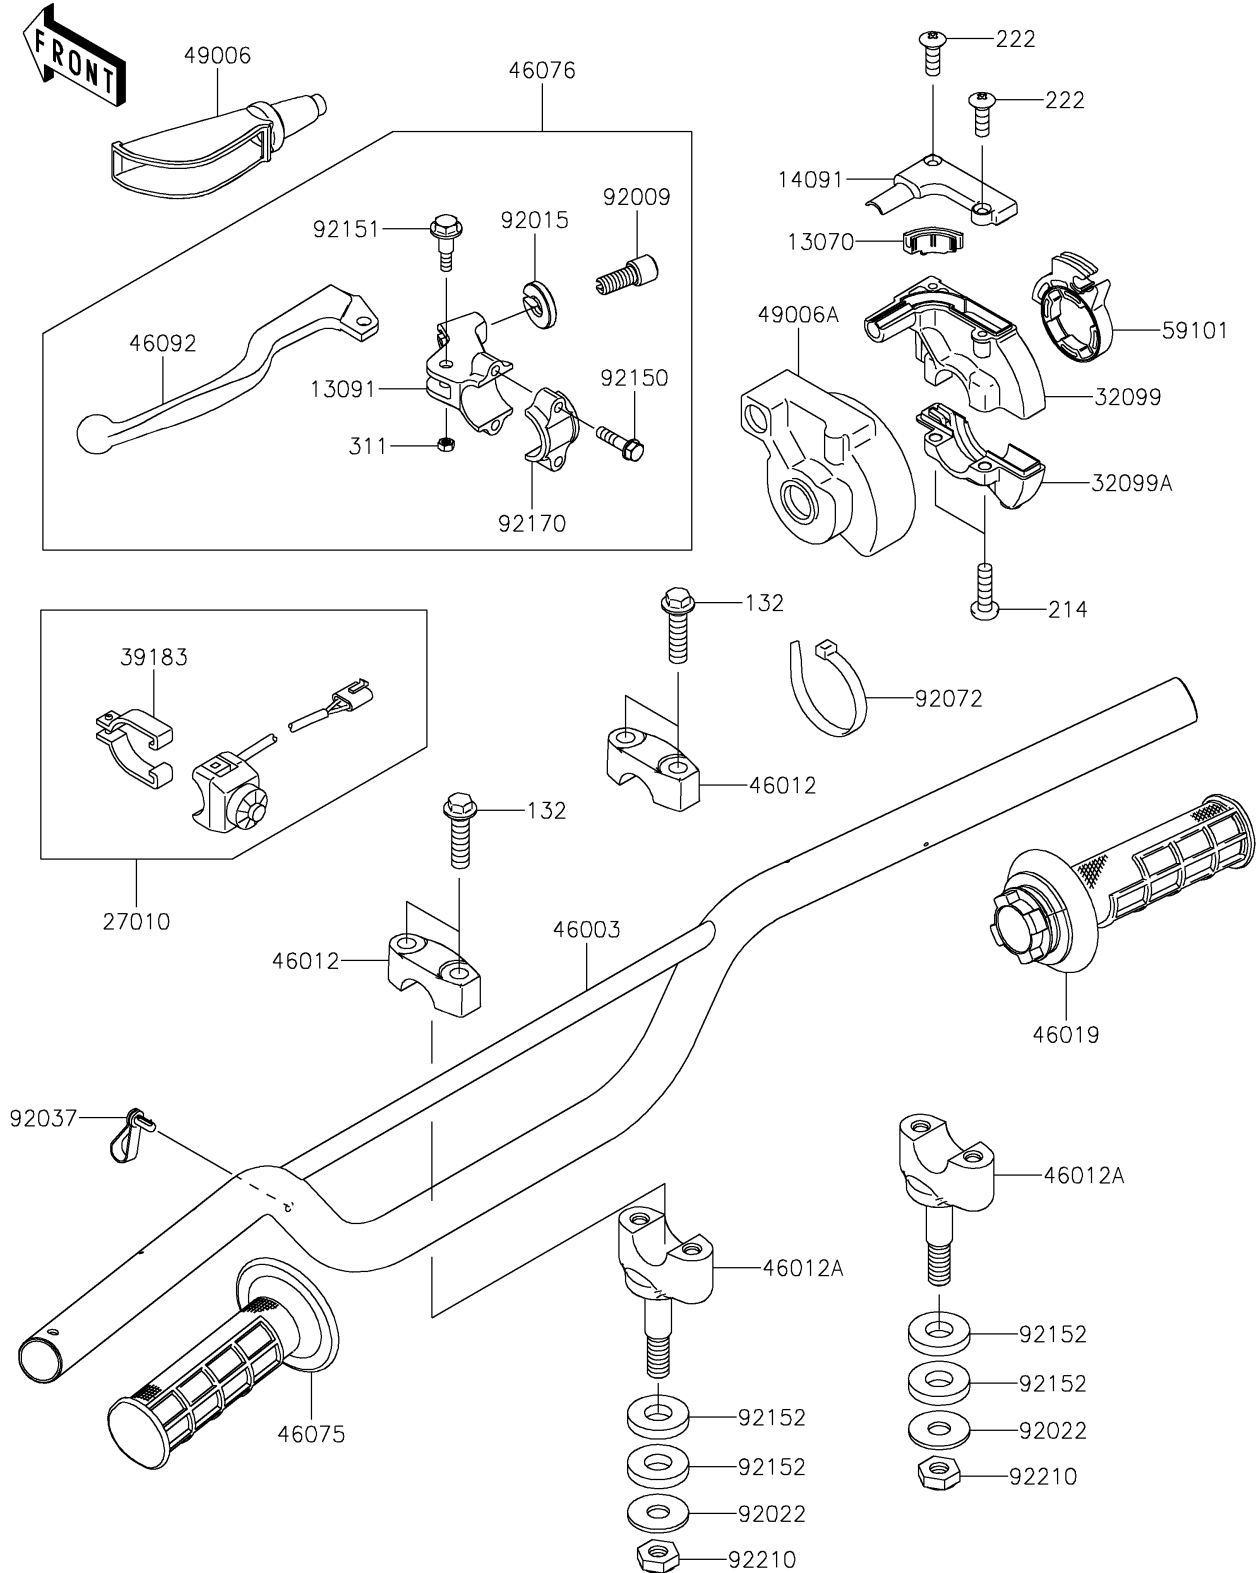

2022 KX™ 85

PARTS DIAGRAM

Handlebar

F2310

2022 KX™ 85

PARTS LIST

Handlebar

Kawasaki

Let the Good Times Roll®

ITEM NAME

PART NUMBER

QUANTITY
