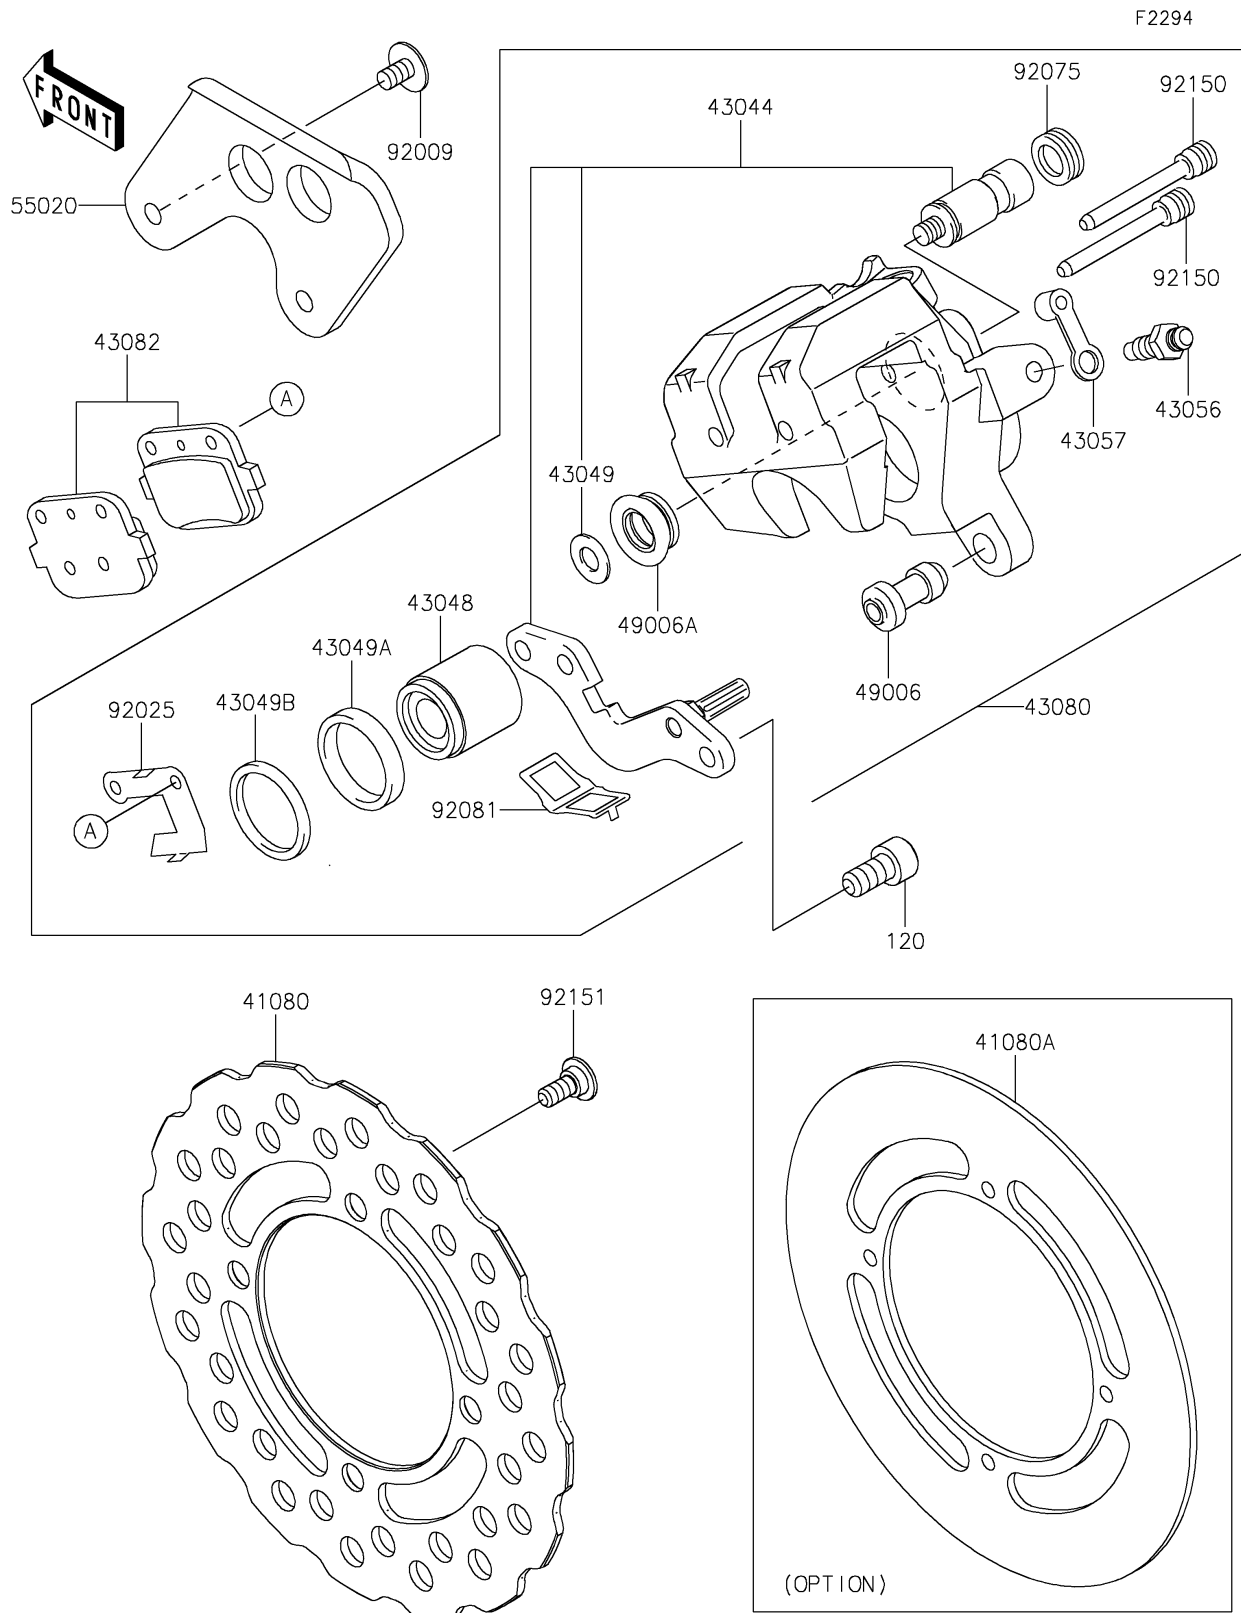

2024 KX™ 85

PARTS DIAGRAM

Rear Brake

2024 KX™ 85

PARTS LIST

Rear Brake

ITEM NAME

PART NUMBER

QUANTITY
