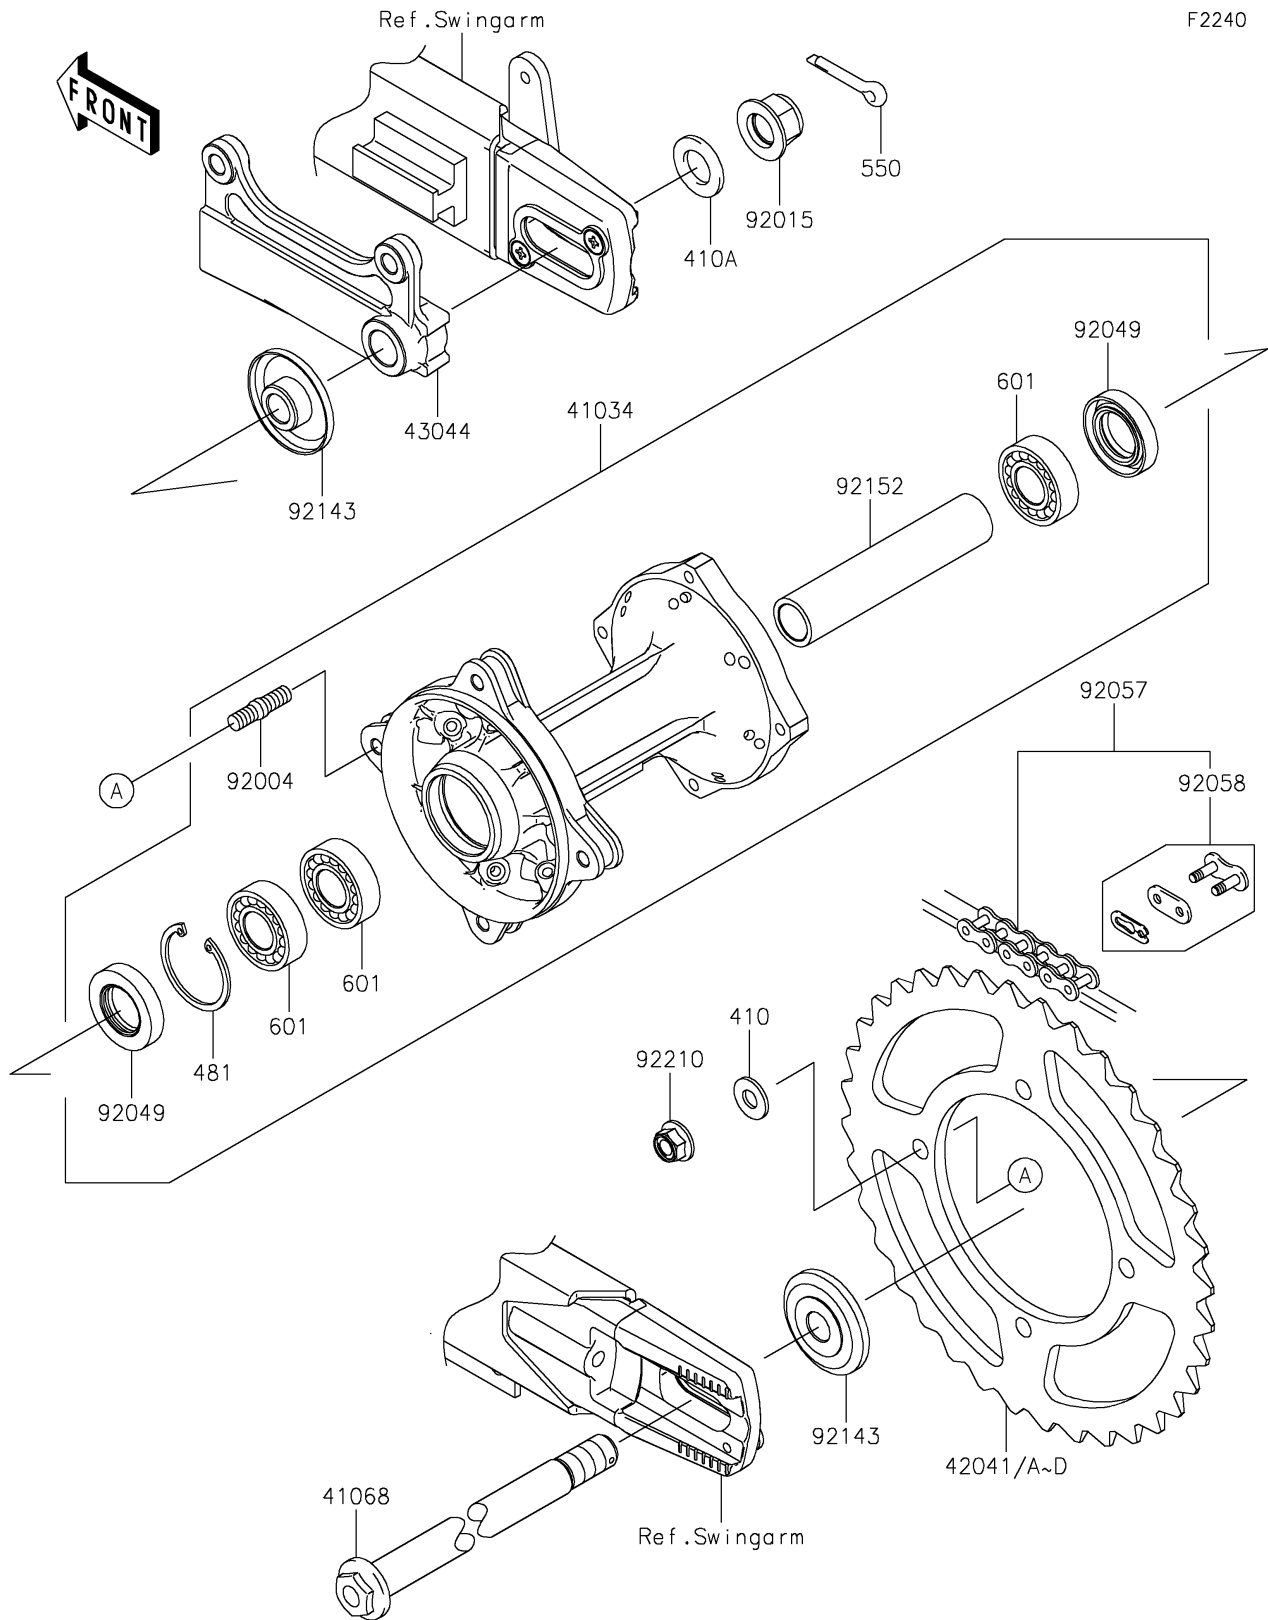

2025 KX™ 85

PARTS DIAGRAM

Rear Hub

2025 KX™ 85

PARTS LIST

Rear Hub

Kawasaki

Let the Good Times Roll®

ITEM NAME

PART NUMBER

QUANTITY
