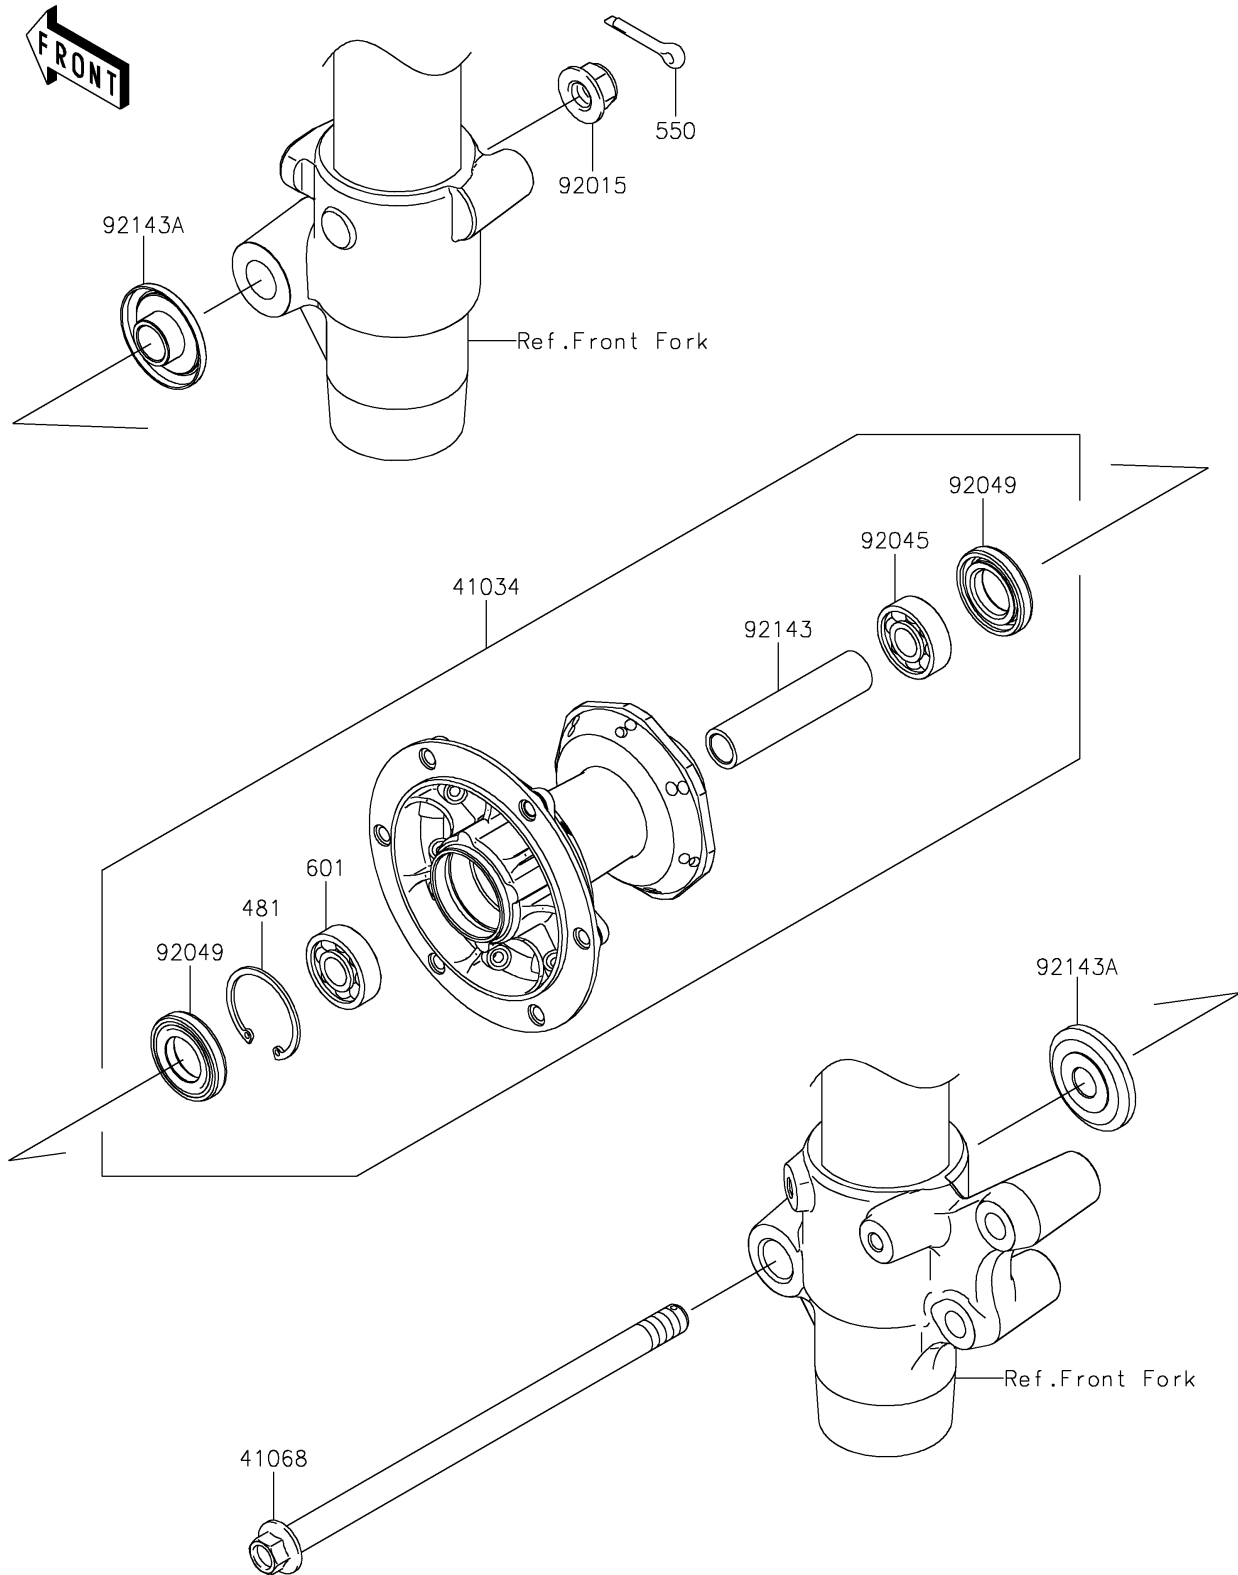

2025 KX™ 85

PARTS DIAGRAM

Front Hub

F2230

2025 KX™ 85

PARTS LIST

Front Hub

Kawasaki

Let the Good Times Roll®

ITEM NAME

PART NUMBER

QUANTITY
