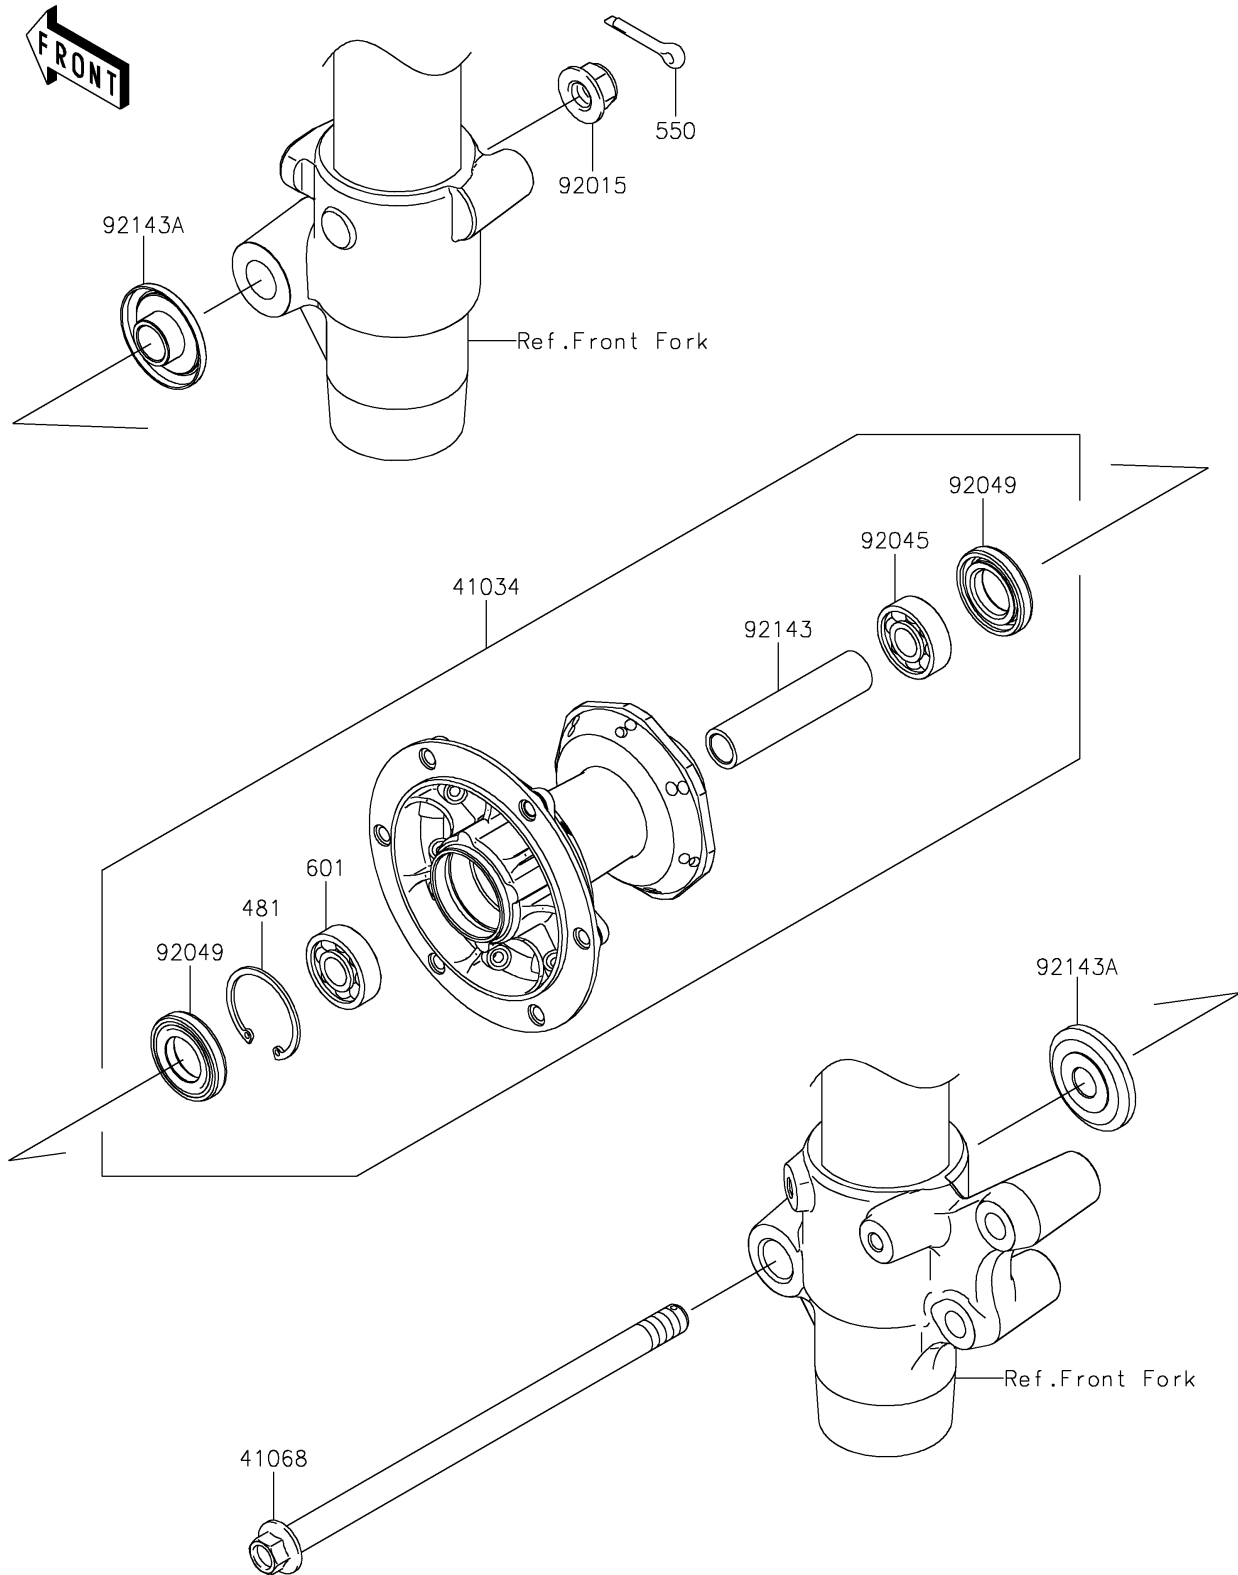

2023 KX™ 85

PARTS DIAGRAM

Front Hub

F2230

2023 KX™ 85

PARTS LIST

Front Hub

Kawasaki

Let the Good Times Roll®

ITEM NAME

PART NUMBER

QUANTITY
