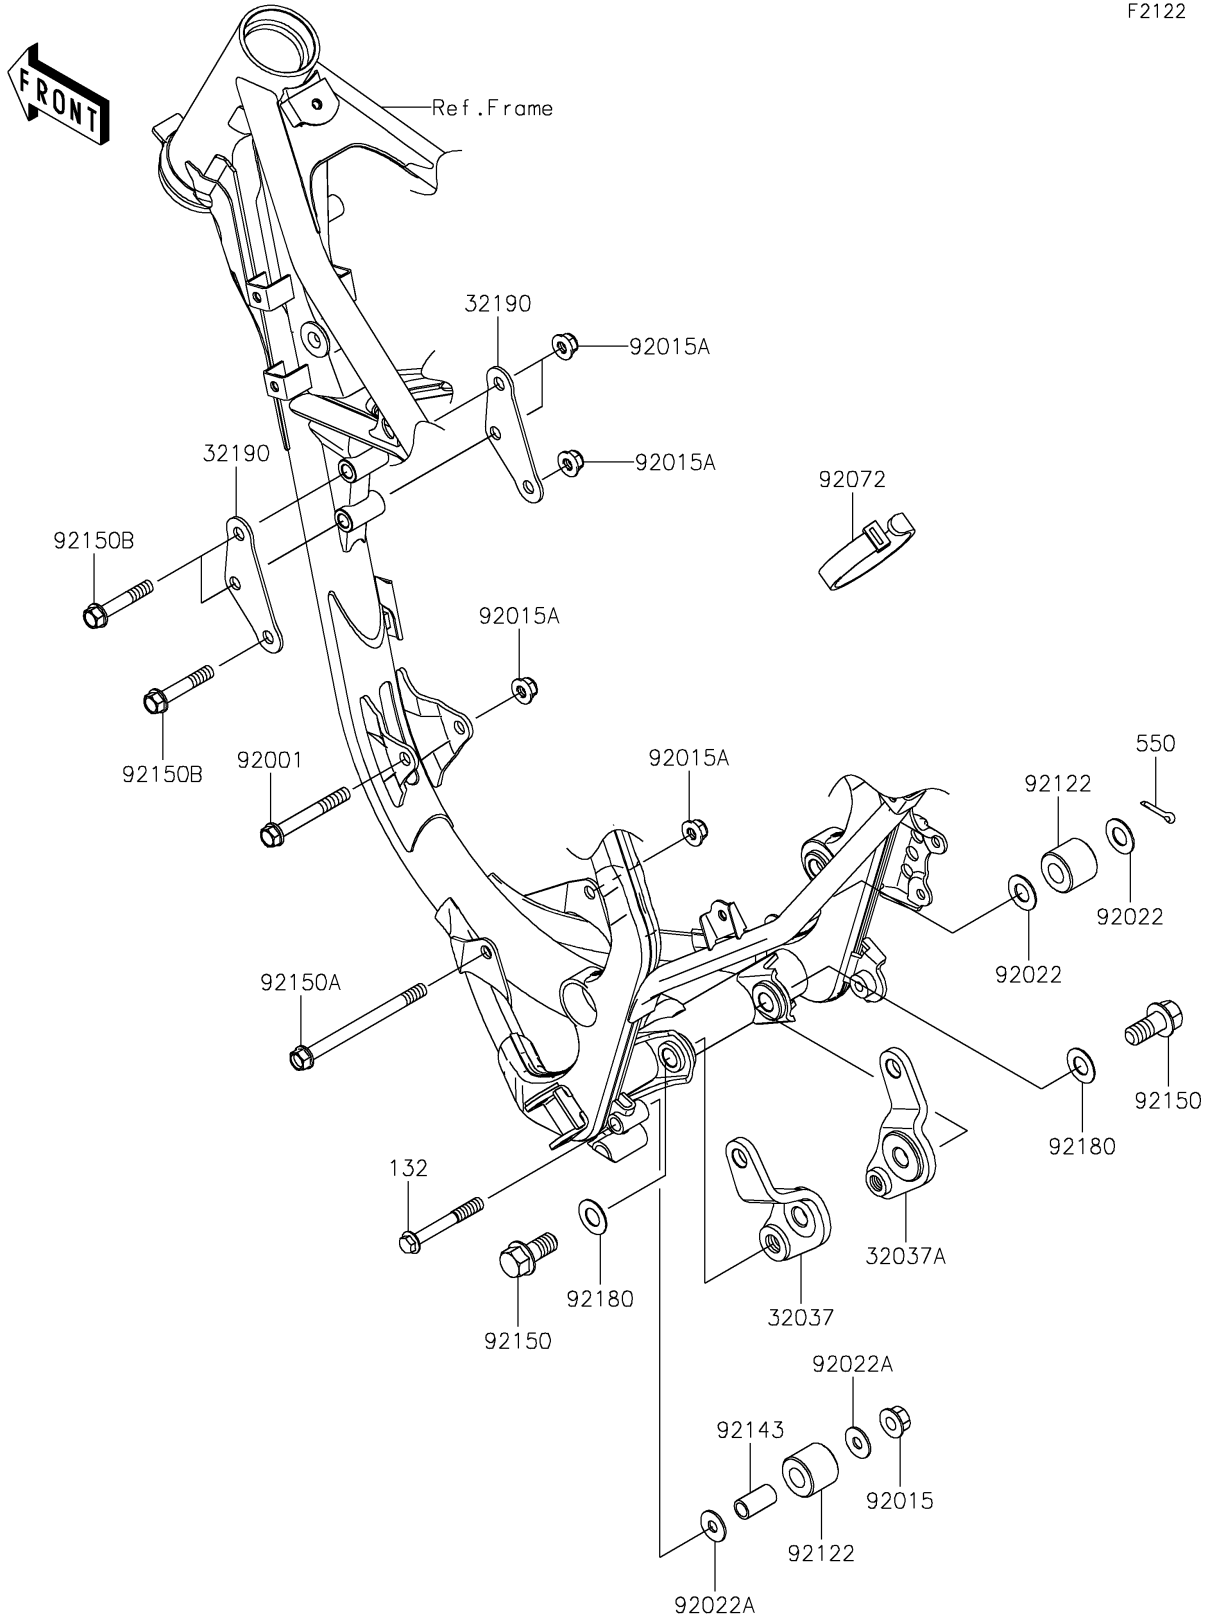

2024 KX™ 85

PARTS DIAGRAM

Engine Mount

F2122

2024 KX™ 85

PARTS LIST

Engine Mount

Kawasaki

Let the Good Times Roll®

ITEM NAME

PART NUMBER

QUANTITY
