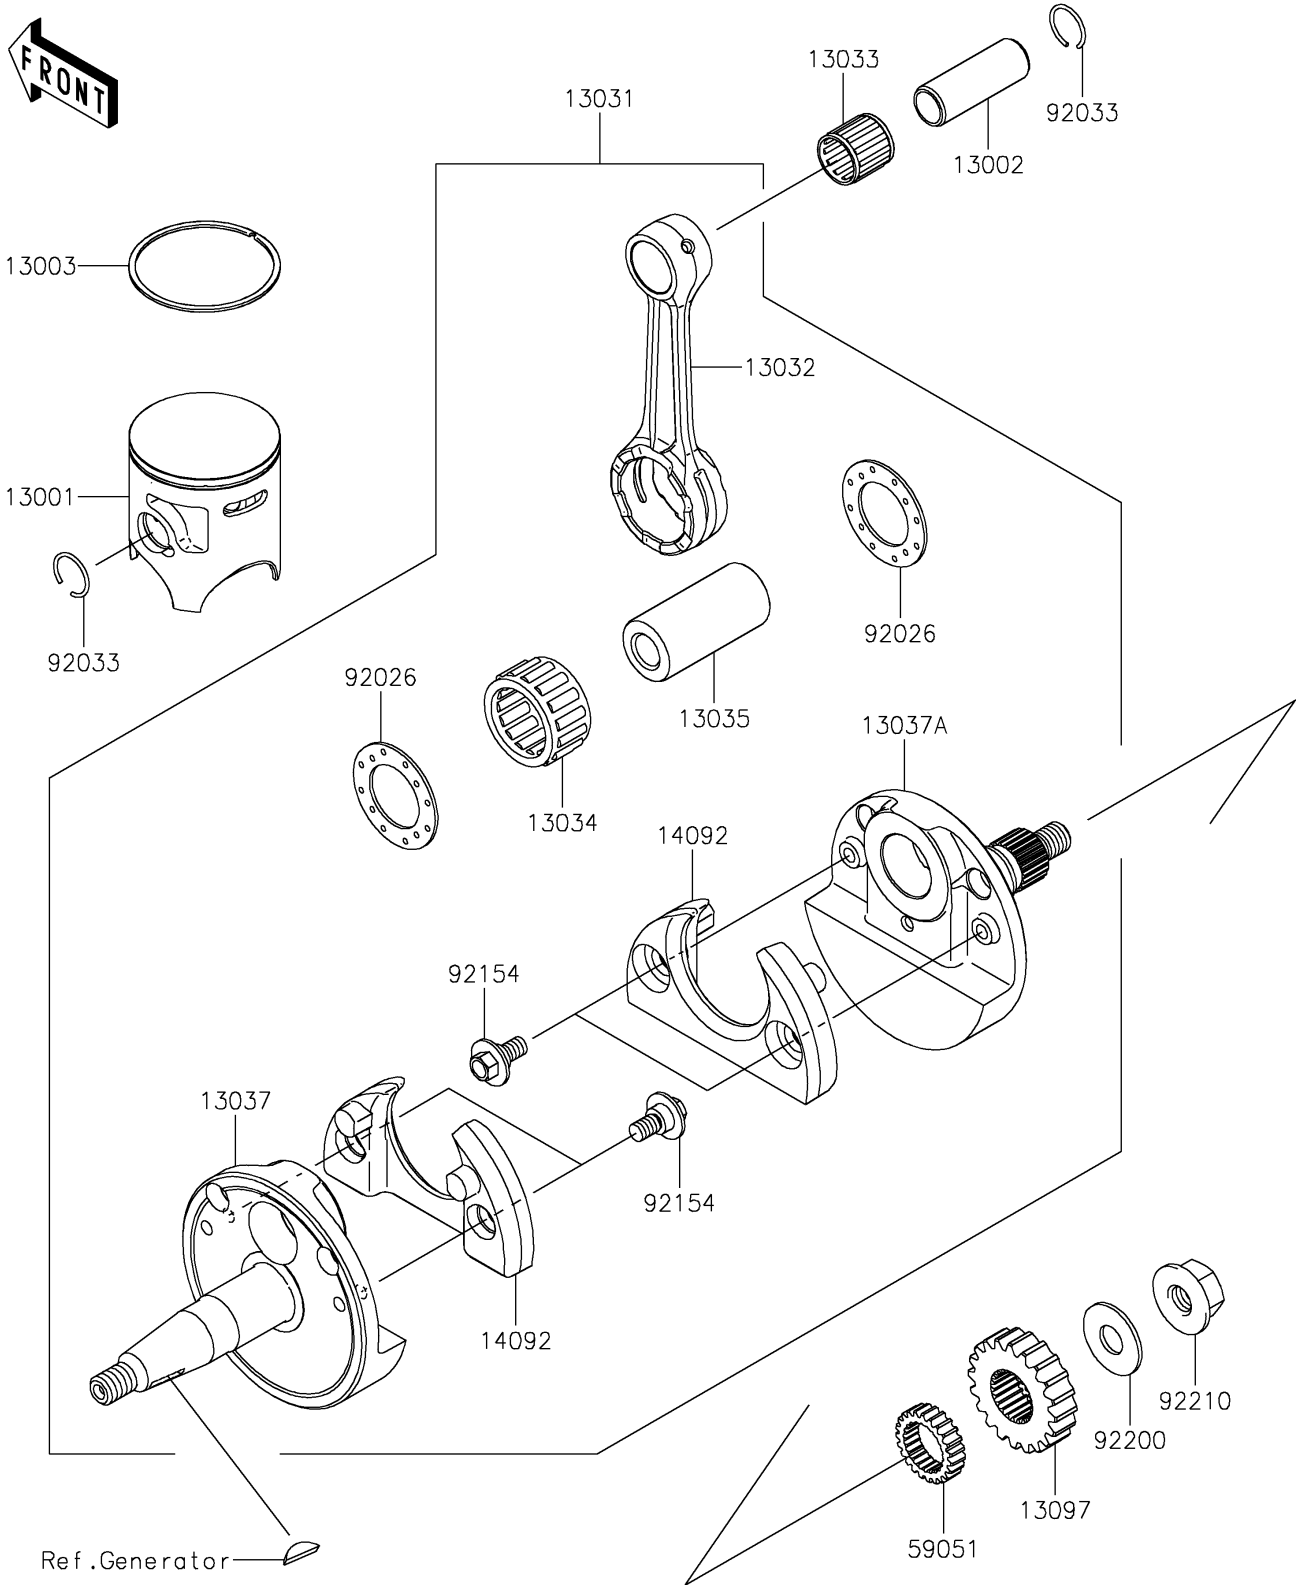

2022 KX™ 85

PARTS DIAGRAM

Crankshaft/Piston(s)

E1320

2022 KX™ 85

PARTS LIST

Crankshaft/Piston(s)

ITEM NAME	PART NUMBER	QUANTITY
PISTON-ENGINE (Ref # 13001)	13001-0744	1
PIN-PISTON (Ref # 13002)	13002-0040	1
RING-PISTON TOP (Ref # 13003)	13003-1441	1
CRANKSHAFT-COMP (Ref # 13031)	13031-1523	1
ROD-CONNECTING (Ref # 13032)	13032-1230	1
BEARING-SMALL END (Ref # 13033)	13033-0003	1
BEARING-BIG END,SKTZ 222916EGS (Ref # 13034)	13034-0013	1
PIN-CRANK (Ref # 13035)	13035-1054	1
CRANKSHAFT,LH (Ref # 13037)	13037-0796	1
CRANKSHAFT,RH (Ref # 13037A)	13037-1742	1
GEAR-PRIMARY SPUR,20T (Ref # 13097)	13097-1148	1
COVER (Ref # 14092)	14092-1081	2
GEAR-SPUR,PUMP,23T (Ref # 59051)	59051-0861	1
SPACER,22.2X37X1.0 (Ref # 92026)	92026-1136	2
RING-SNAP (Ref # 92033)	92033-0005	2
BOLT,FLANGED (Ref # 92154)	92154-1175	4
WASHER,10.2X25X1.5 (Ref # 92200)	92200-0213	1
NUT,FLANGED,10MM (Ref # 92210)	92210-1919	1