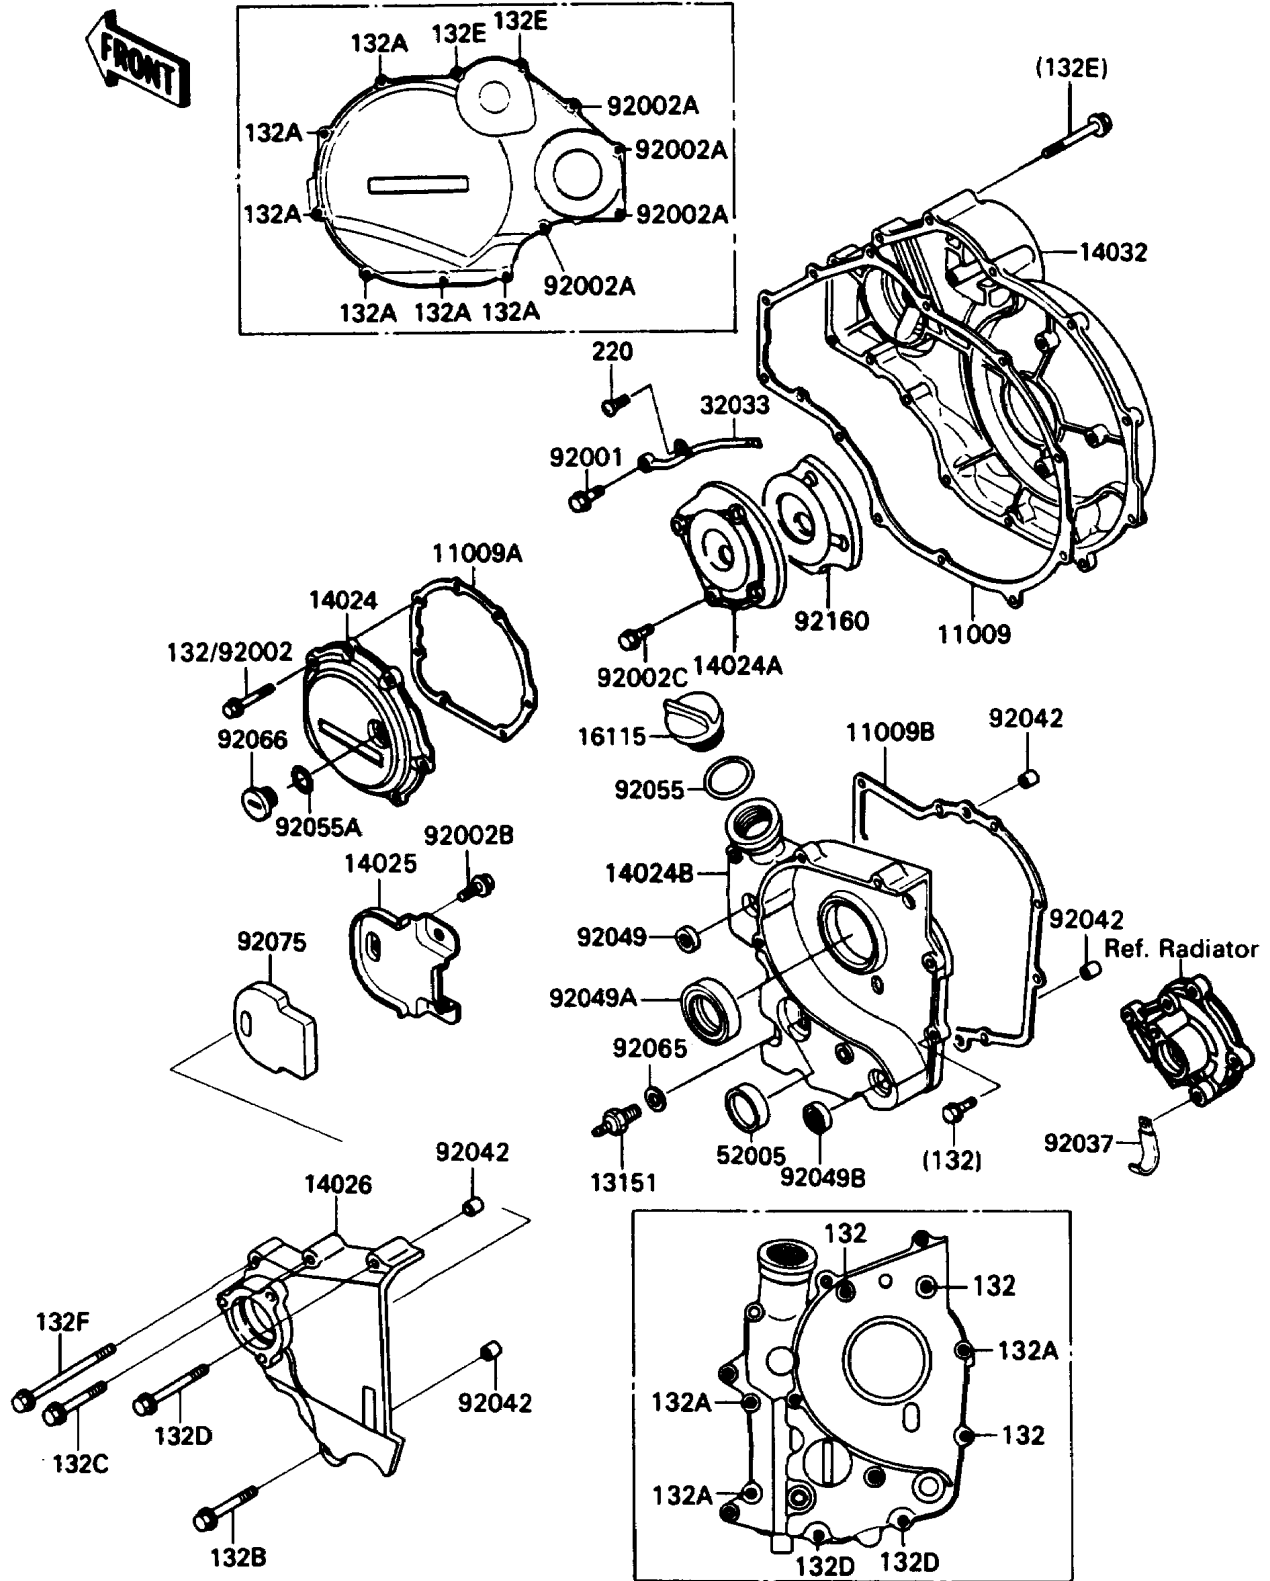

1990 Ninja® ZX™-11

PARTS DIAGRAM

Engine Cover

E1431

1990 Ninja® ZX™-11

PARTS LIST

Engine Cover

Kawasaki
Let the Good Times Roll®

ITEM NAME	PART NUMBER	QUANTITY
GASKET,CLUTCH COVER (Ref # 11009)	11009-1860	1
GASKET,COVER,LH (Ref # 11009A)	11009-1863	1
GASKET,TRANSMISSION COVER (Ref # 11009B)	11009-1982	1
SWITCH-COMP,NEUTRAL (Ref # 13151)	13151-1007	1
COVER,LH (Ref # 14024)	14024-1721	1
COVER,SOUND ARRESTER (Ref # 14024A)	14024-1925	1
COVER,TRANSMISSION (Ref # 14024B)	14024-1956	1
COVER,SOUND ARRESTER (Ref # 14025)	14025-1979	1
COVER-CHAIN (Ref # 14026)	14026-1157	1
COVER-CLUTCH (Ref # 14032)	14032-1194	1
CAP-OIL FILLER (Ref # 16115)	16115-1009	1
PIPE,CLUTCH COVER (Ref # 32033)	32033-1204	1
GAUGE,OIL LEVEL (Ref # 52005)	52005-1057	1
BOLT,BANJO,8X20 (Ref # 92001)	92001-1855	1
BOLT,6X20 (Ref # 92002)	92002-1343	2
BOLT,6X40 (Ref # 92002A)	92002-1345	4
BOLT,6X10 (Ref # 92002B)	92002-1449	3
BOLT,6X10 (Ref # 92002C)	92002-1541	4
CLAMP,WIRING HARNESS (Ref # 92037)	92037-1069	2
PIN,DOWEL,6.3X8X14 (Ref # 92042)	92042-007	4
SEAL-OIL,SD-8187 (Ref # 92049)	92049-1017	1
SEAL-OIL,AE2343F0 (Ref # 92049A)	92049-1070	1
SEAL-OIL,TB13205 (Ref # 92049B)	92049-1186	1
RING-O,31.5X2.6 (Ref # 92055)	92055-049	1
RING-O (Ref # 92055A)	92055-1146	1
GASKET,10.5X16X1,DRAIN PLUG (Ref # 92065)	92065-058	1
PLUG,COVER (Ref # 92066)	92066-1163	1
DAMPER,CHAIN (Ref # 92075)	92075-1666	1
DAMPER,SOUND ARRESTER (Ref # 92160)	92160-1209	1

1990 Ninja[®] ZX[™]-11

PARTS LIST

Engine Cover

ITEM NAME	PART NUMBER	QUANTITY
BOLT-FLANGED-SMALL (Ref # 132)	132J0620	8
BOLT-FLANGED-SMALL (Ref # 132A)	132J0625	9
BOLT-FLANGED-SMALL (Ref # 132B)	132J0635	1
BOLT-FLANGED-SMALL,6X40 (Ref # 132C)	132J0640	1
BOLT-FLANGED-SMALL (Ref # 132D)	132J0650	3
BOLT-FLANGED-SMALL,6X55 (Ref # 132E)	132J0655	2
BOLT-FLANGED-SMALL (Ref # 132F)	132J0680	1
SCREW-PAN-CROS (Ref # 220)	220B0510	1