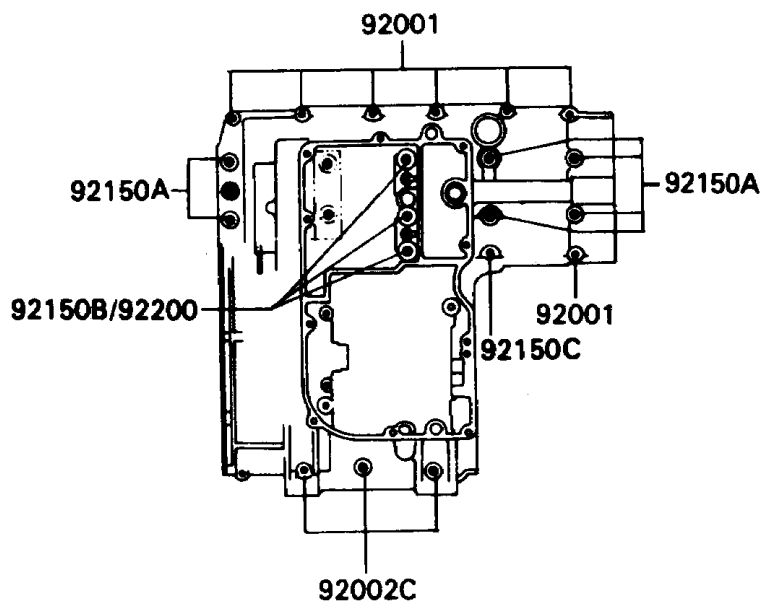

1990 Ninja[®] ZX[™]-11

PARTS DIAGRAM

Crankcase Bolt Pattern

E1412

Upper Case

Lower Case

1990 Ninja[®] ZX[™]-11

PARTS LIST

Crankcase Bolt Pattern

ITEM NAME	PART NUMBER	QUANTITY
BOLT,6X38 (Ref # 92001)	92001-1899	8
BOLT,6X55 (Ref # 92002)	92002-1054	1
BOLT,6X85 (Ref # 92002A)	92002-1306	1
BOLT,8X63 (Ref # 92002B)	92002-1308	2
BOLT,6X120 (Ref # 92002C)	92002-1654	3
BOLT,6X115 (Ref # 92150)	92150-1140	3
BOLT,9X90 (Ref # 92150A)	92150-1364	6
BOLT,9X140 (Ref # 92150B)	92150-1365	3
BOLT,7X38 (Ref # 92150C)	92150-1367	1
WASHER,9.5X18X1.2 (Ref # 92200)	92200-1037	3
WASHER,8.5X16X1.2 (Ref # 92200A)	92200-1063	1