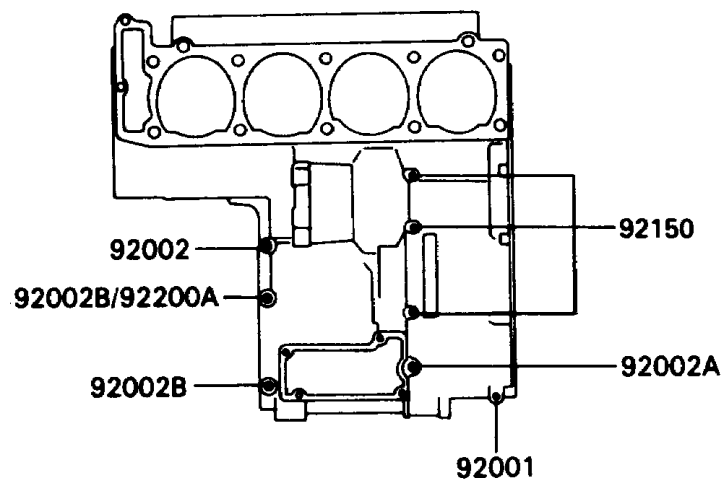

1990 Ninja[®] ZX[™]-11

PARTS DIAGRAM

Crankcase Bolt Pattern

E1412

Upper Case

Lower Case

1990 Ninja[®] ZX[™]-11

PARTS LIST

Crankcase Bolt Pattern

ITEM NAME	PART NUMBER	QUANTITY
BOLT,6X38 (Ref # 92001)	92001-1899	8
BOLT,6X55 (Ref # 92002)	92002-1054	1
BOLT,6X85 (Ref # 92002A)	92002-1306	1
BOLT,8X63 (Ref # 92002B)	92002-1308	2
BOLT,6X120 (Ref # 92002C)	92002-1654	3
BOLT,6X115 (Ref # 92150)	92150-1140	3
BOLT,9X90 (Ref # 92150A)	92150-1364	6
BOLT,9X140 (Ref # 92150B)	92150-1365	3
BOLT,7X38 (Ref # 92150C)	92150-1367	1
WASHER,9.5X18X1.2 (Ref # 92200)	92200-1037	3
WASHER,8.5X16X1.2 (Ref # 92200A)	92200-1063	1