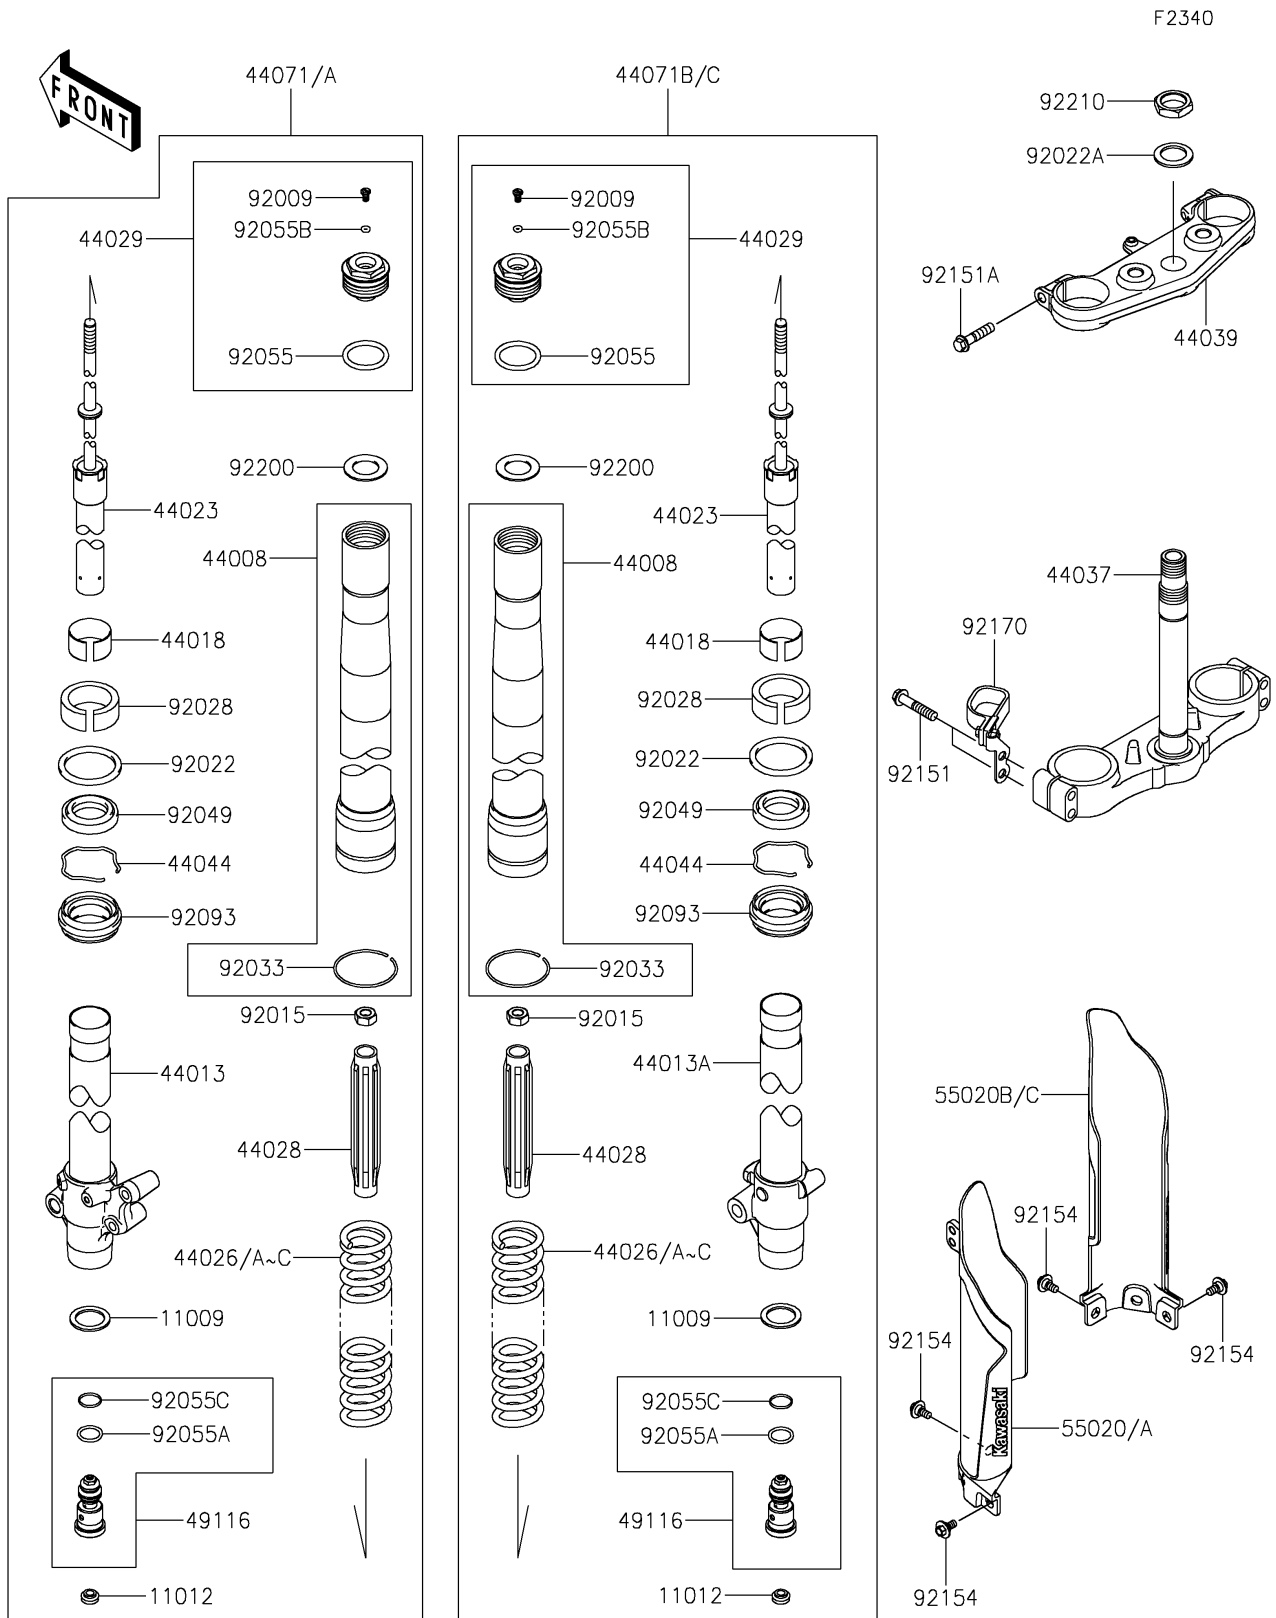

2022 KX™112

PARTS DIAGRAM

Front Fork