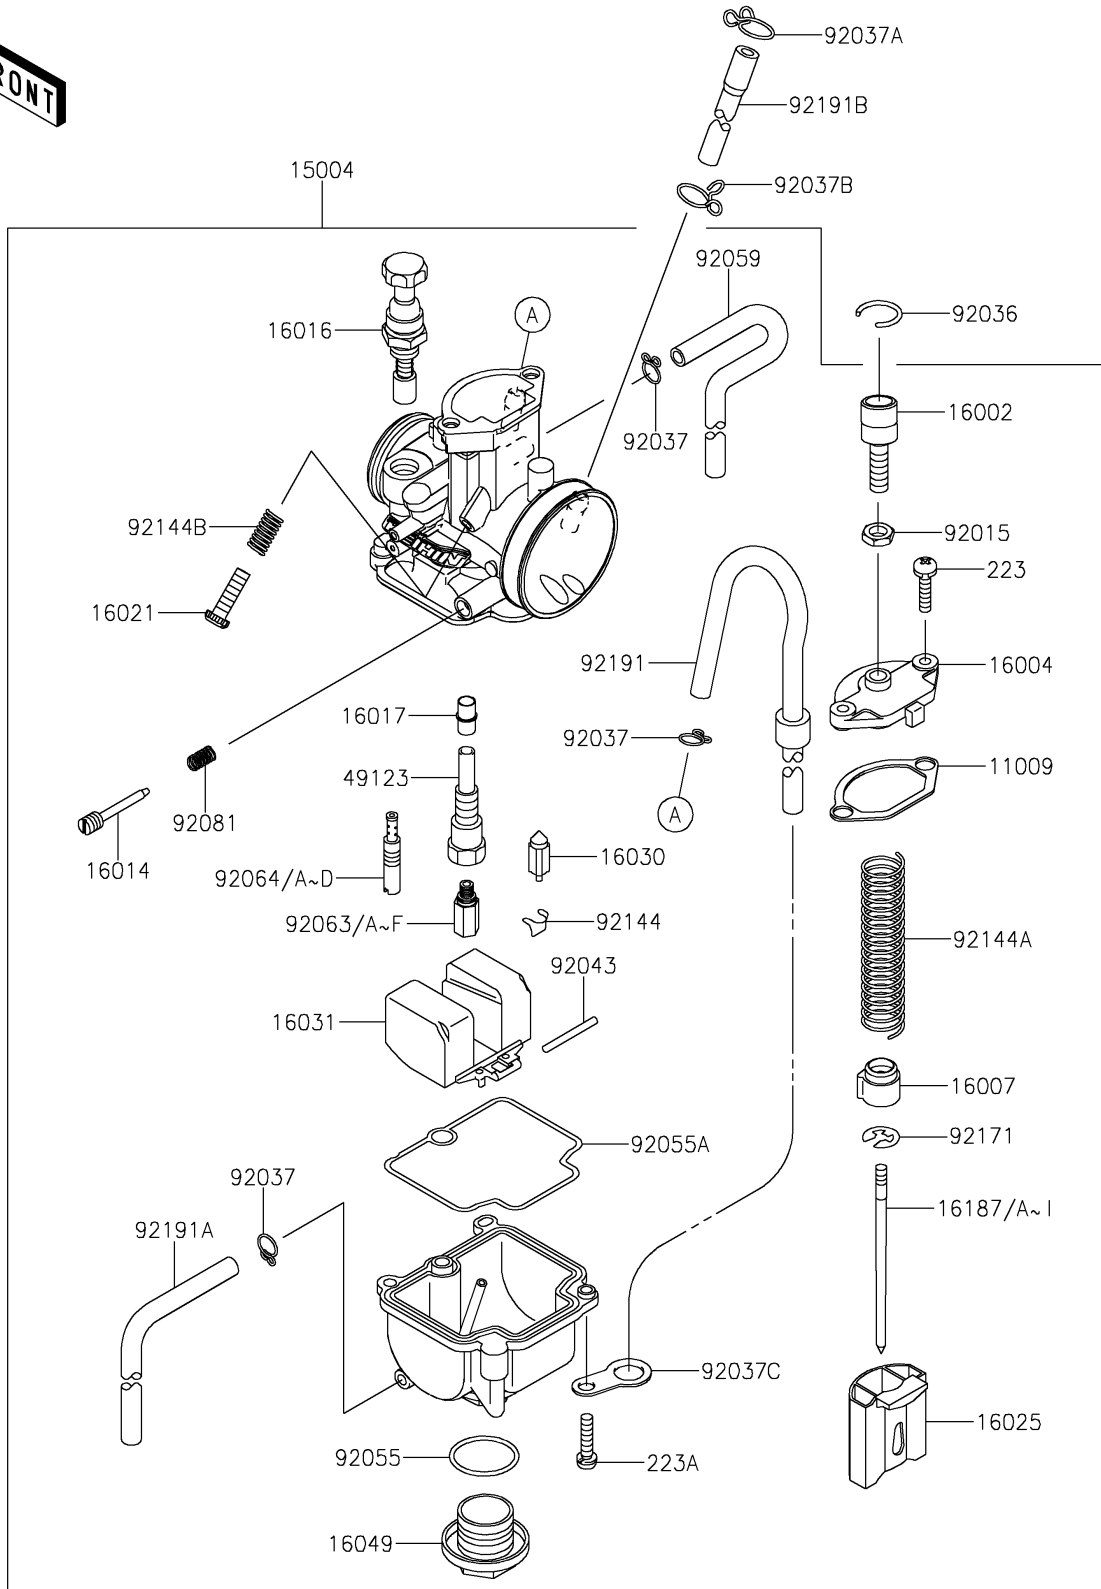

2022 KX™112

PARTS DIAGRAM

Carburetor

E1611