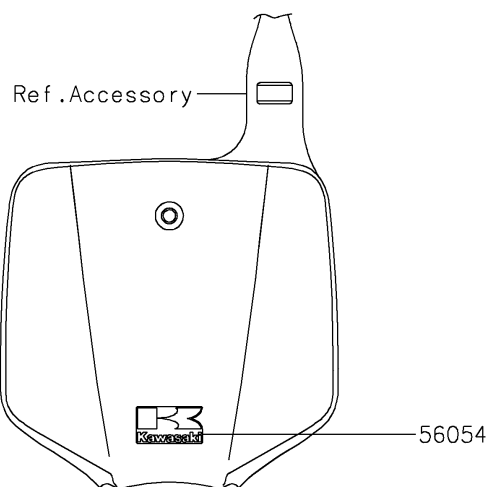

2021 KX™ 65

PARTS DIAGRAM

Decals(CMFNN)

F2861

2021 KX™ 65

PARTS LIST

Decals(CMFNN)

ITEM NAME

PART NUMBER

QUANTITY
