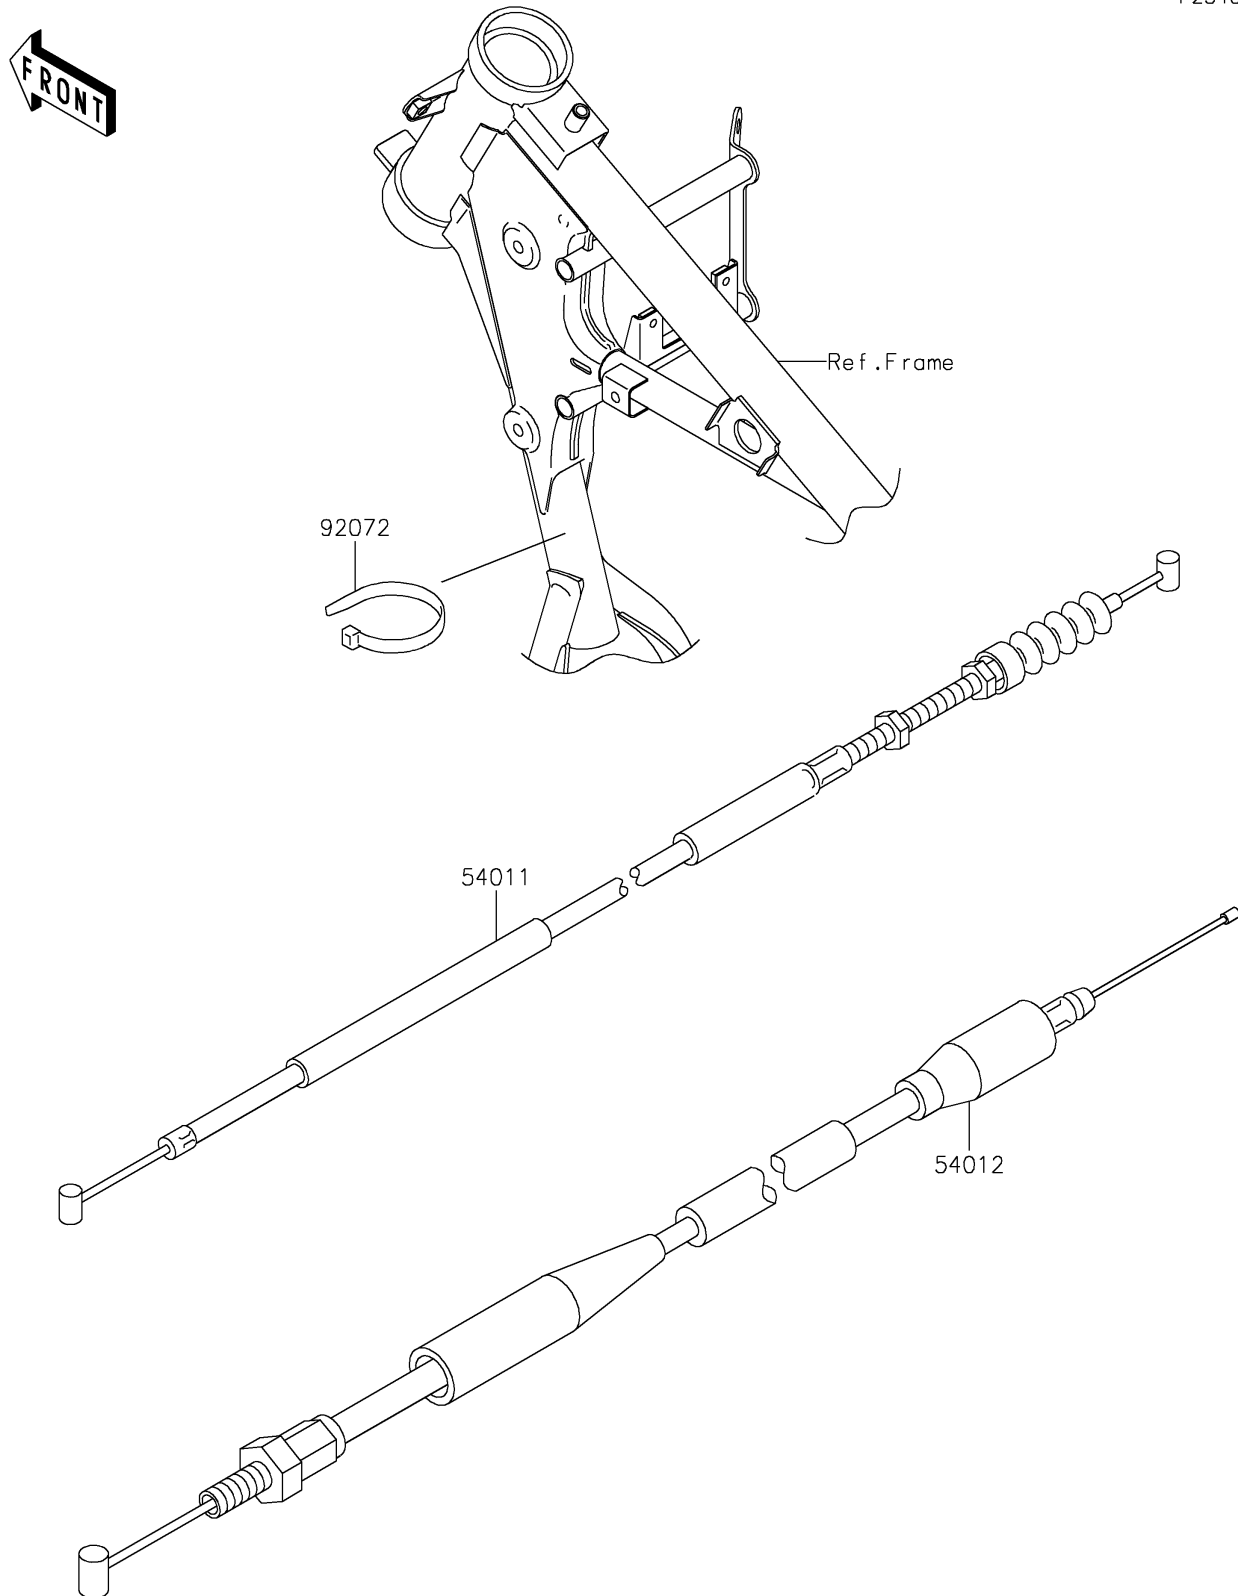

2024 KX™ 65

PARTS DIAGRAM

Cables

F2540

2024 KX™ 65

PARTS LIST

Cables

Kawasaki

Let the Good Times Roll®

ITEM NAME

PART NUMBER

QUANTITY
