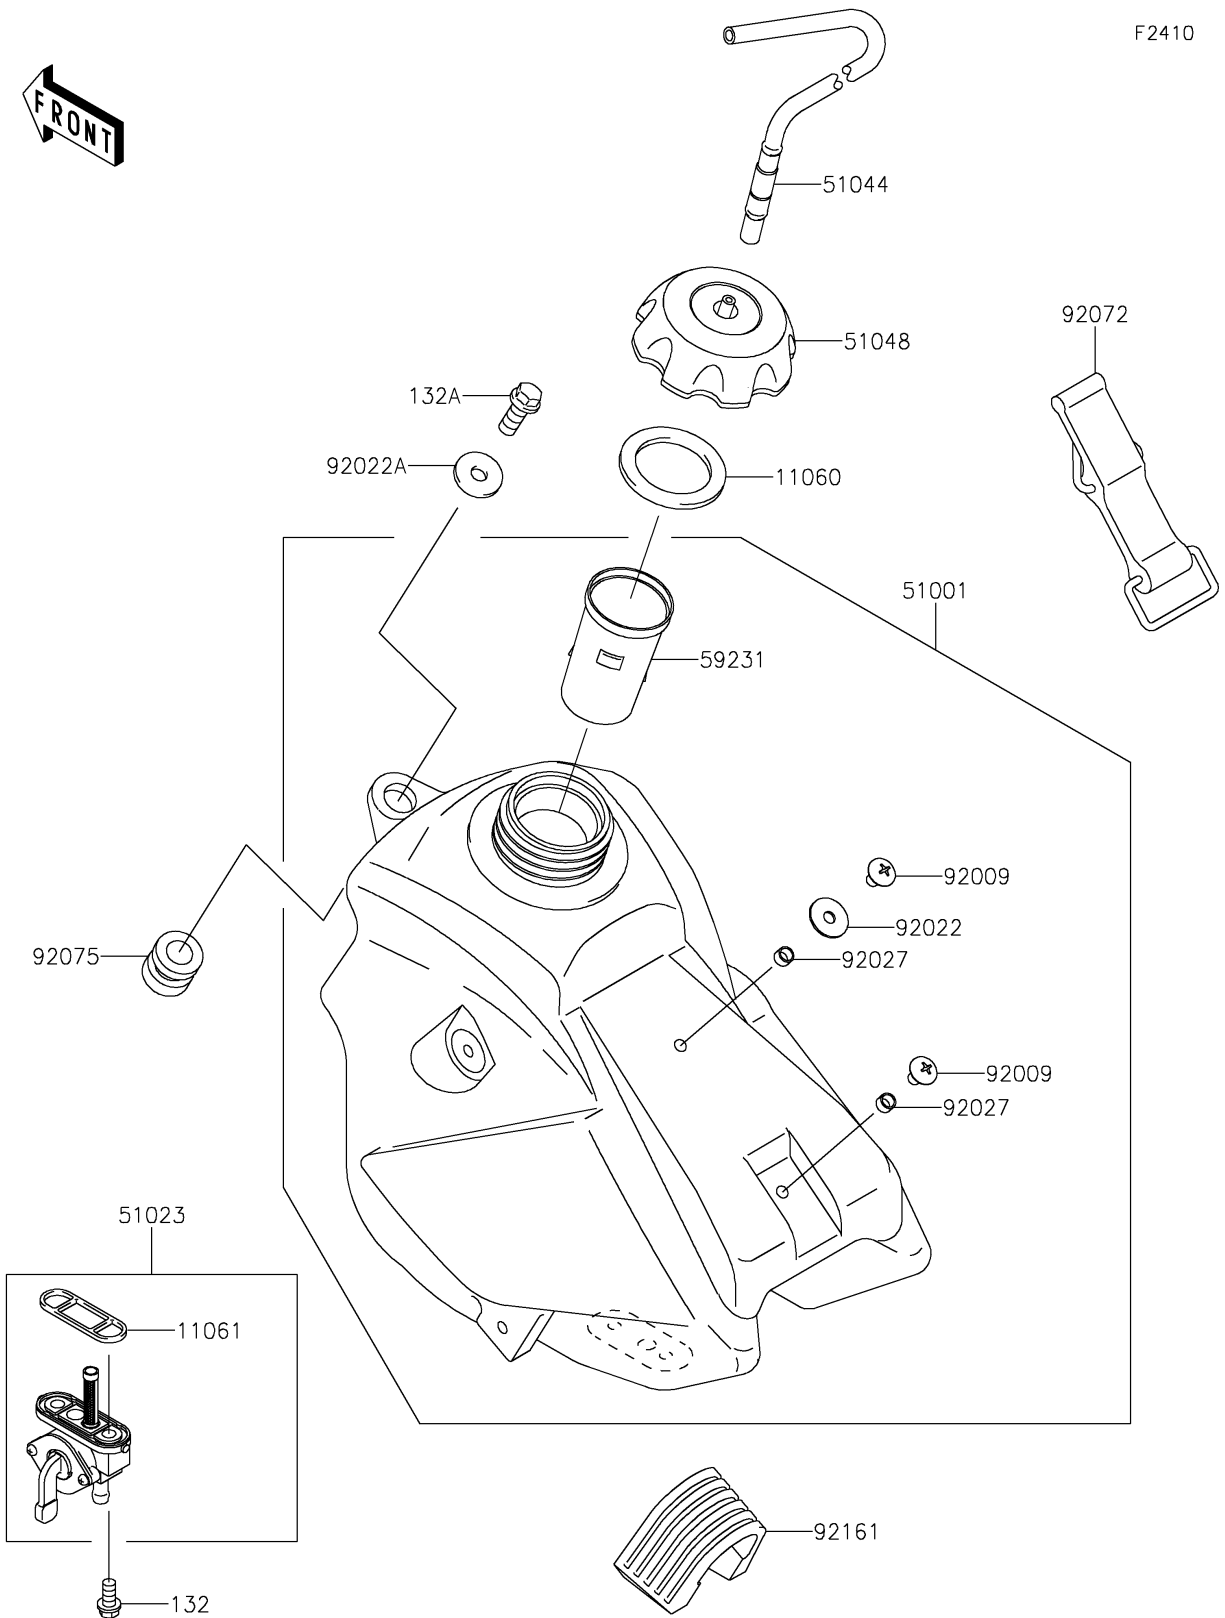

2025 KX™ 65

PARTS DIAGRAM

Fuel Tank

F2410

2025 KX™ 65

PARTS LIST

Fuel Tank

ITEM NAME

PART NUMBER

QUANTITY
