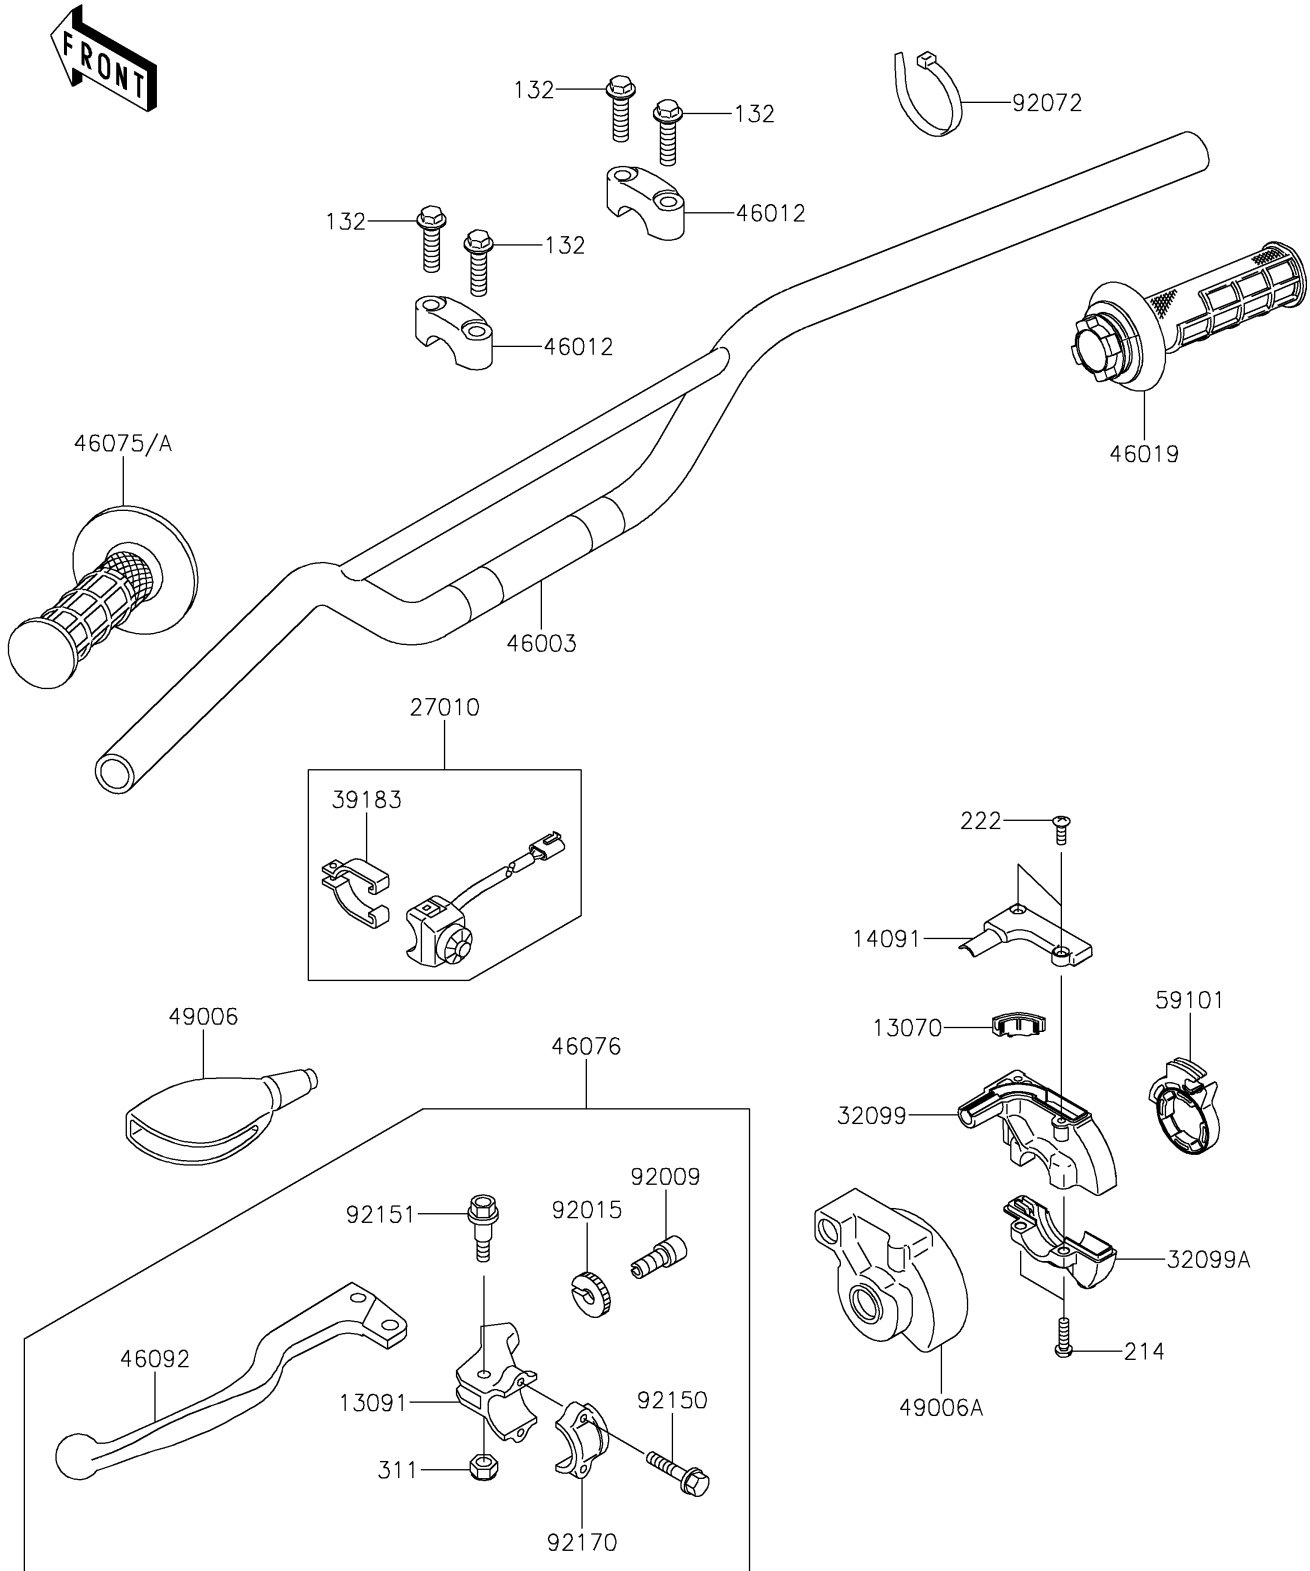

2021 KX™ 65

PARTS DIAGRAM

Handlebar

F2310

2021 KX™ 65

PARTS LIST

Handlebar

Kawasaki

Let the Good Times Roll®

ITEM NAME

PART NUMBER

QUANTITY
