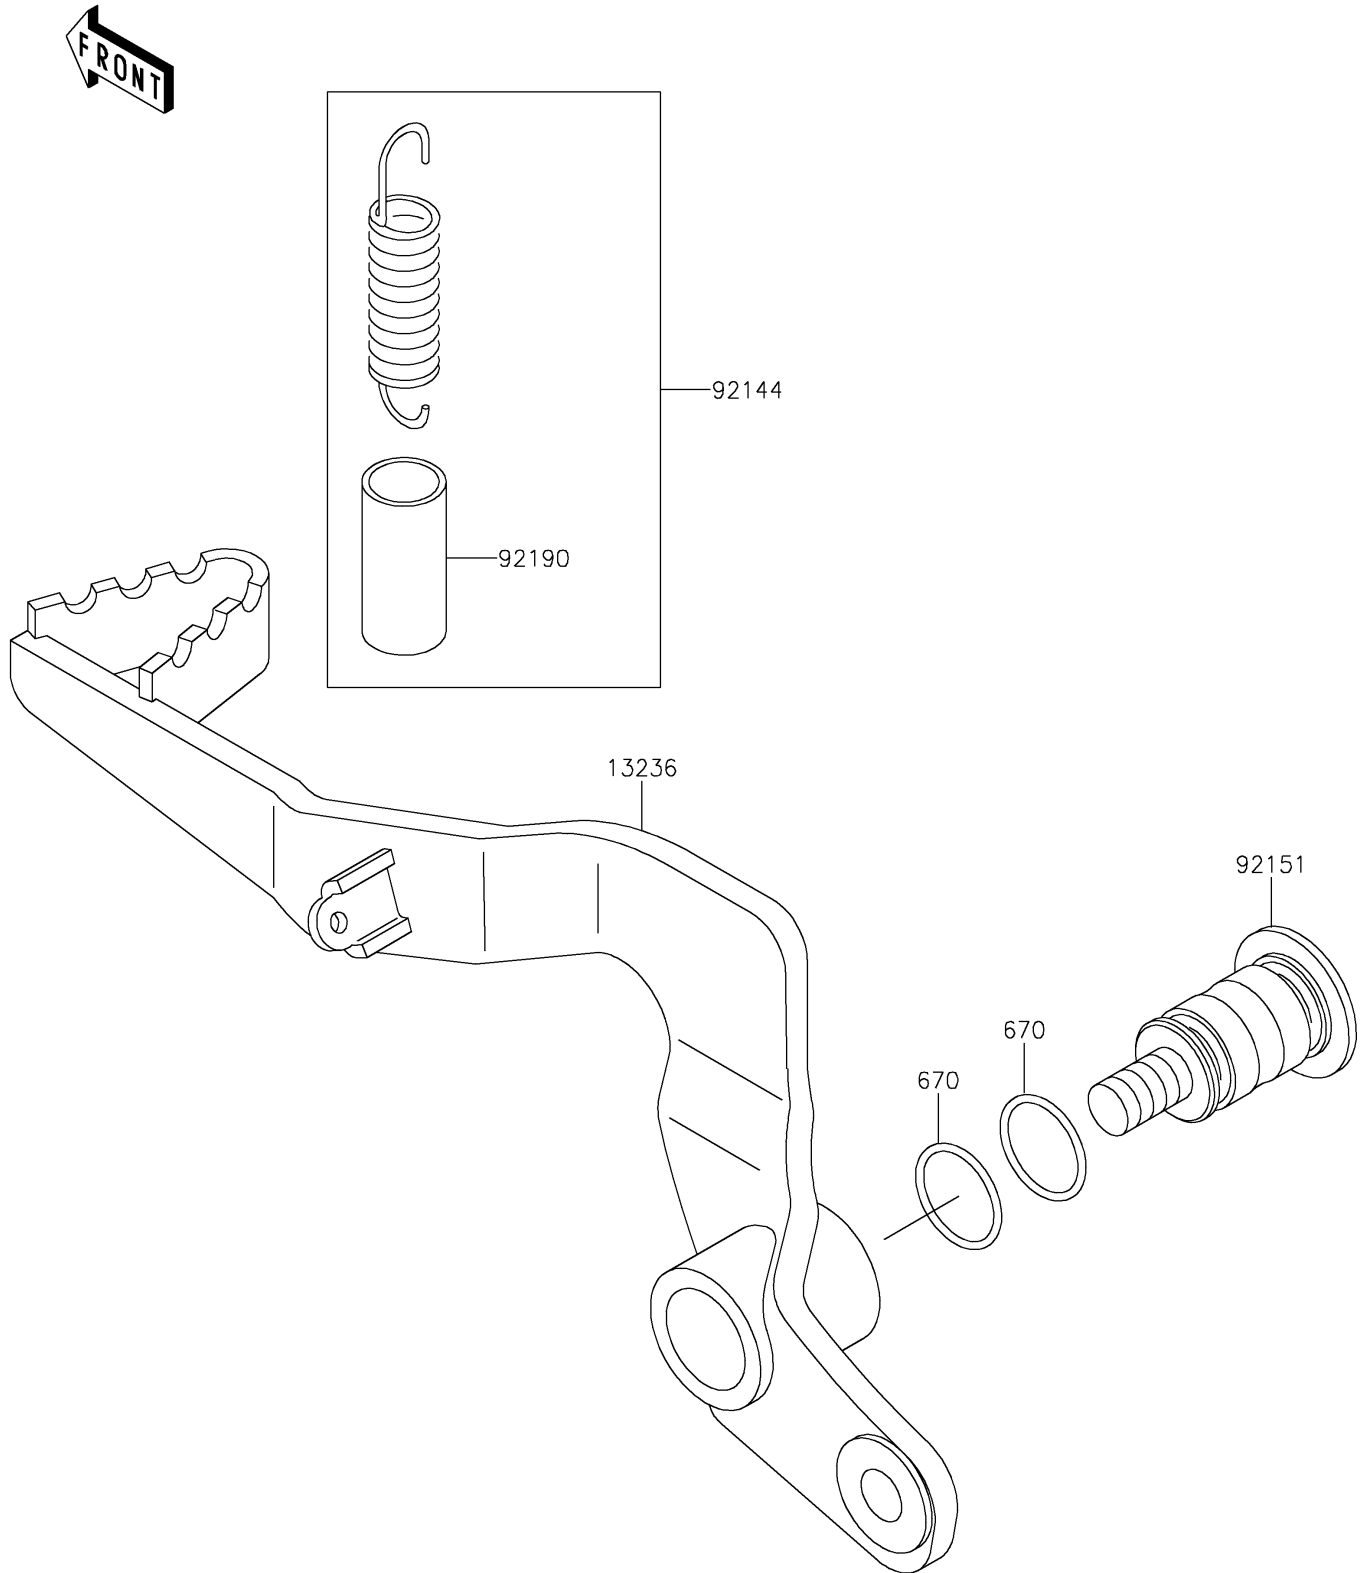

2022 KX™ 65

PARTS DIAGRAM

Brake Pedal

F2260

2022 KX™ 65

PARTS LIST

Brake Pedal

ITEM NAME	PART NUMBER	QUANTITY
LEVER-COMP,BRAKE PEDAL,STEEL (Ref # 13236)	13236-1369	1
SPRING,BRAKE PEDAL RETURN (Ref # 92144)	92144-1752	1
BOLT,BRAKE PEDAL,8MM (Ref # 92151)	92151-1572	1
TUBE,13X16X25 (Ref # 92190)	92190-1488	1
O RING,12MM (Ref # 670)	670B2012	2