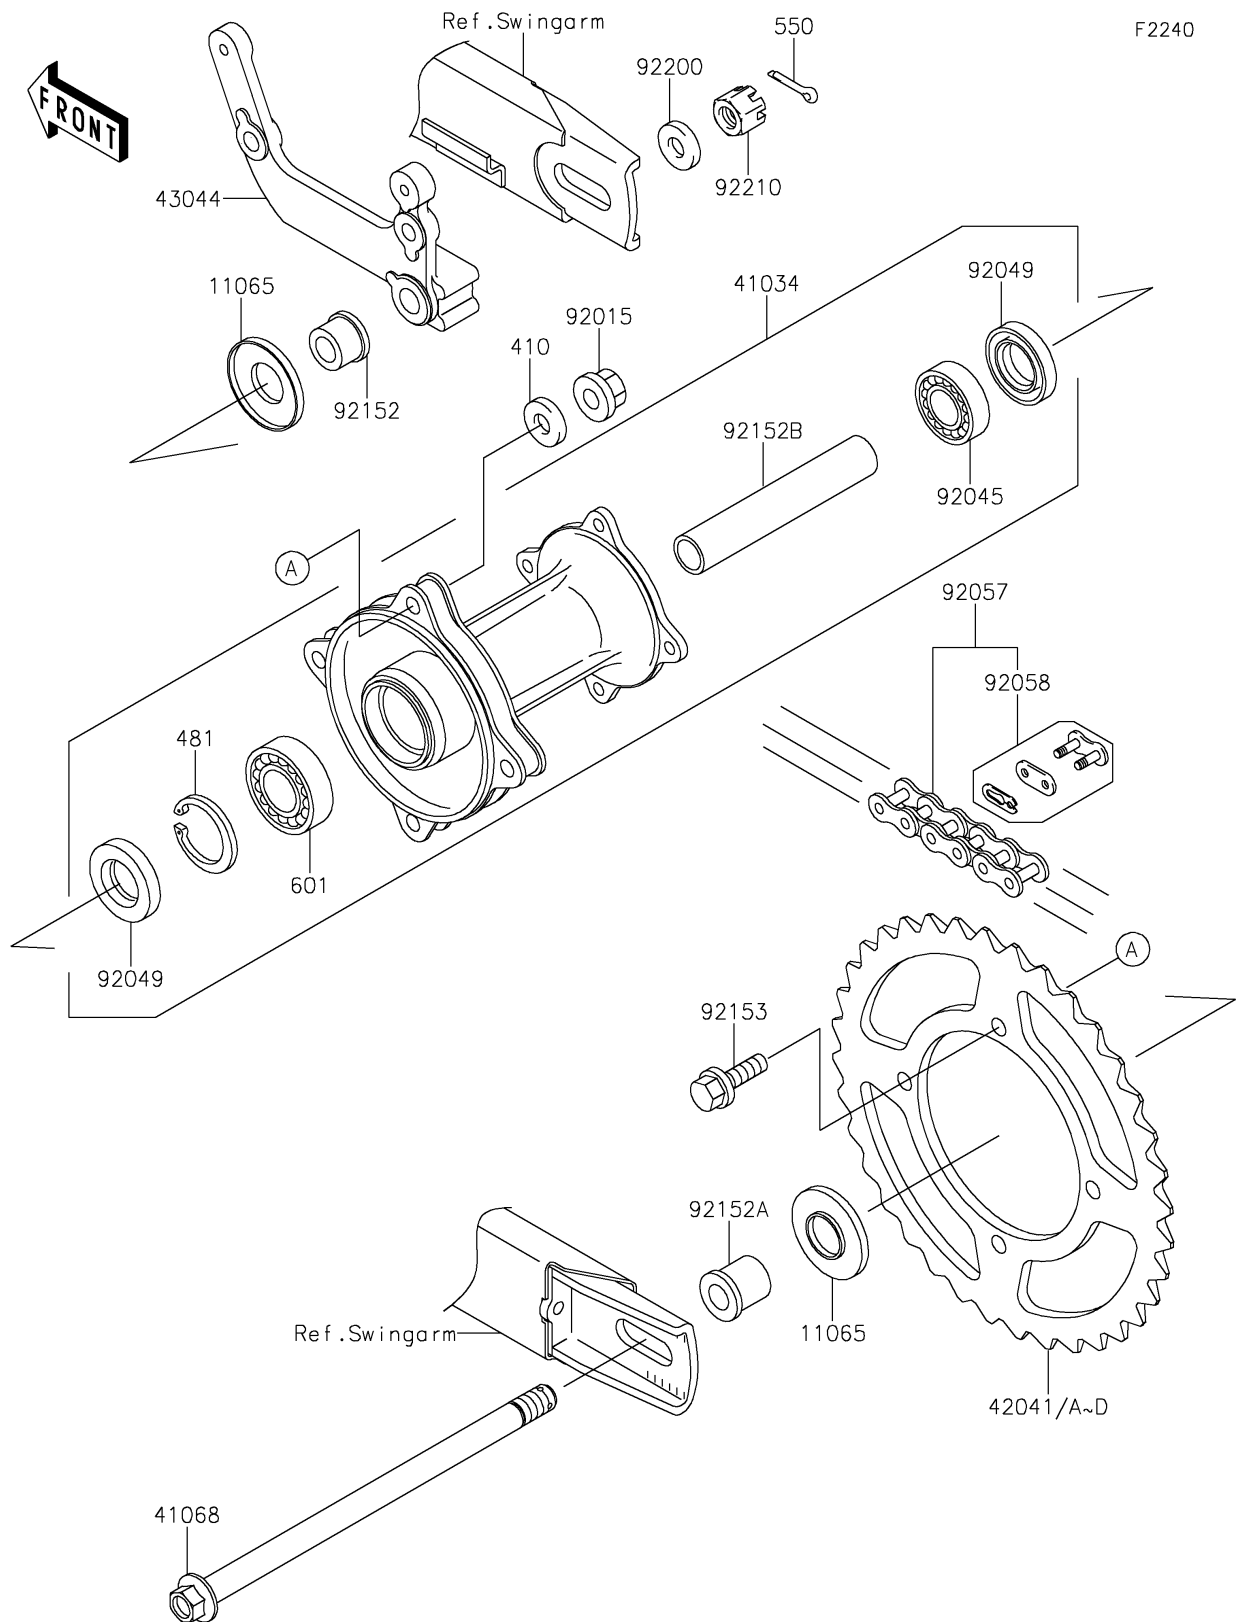

2025 KX™ 65

PARTS DIAGRAM

Rear Hub

2025 KX™ 65

PARTS LIST

Rear Hub

Kawasaki

Let the Good Times Roll®

ITEM NAME

PART NUMBER

QUANTITY
