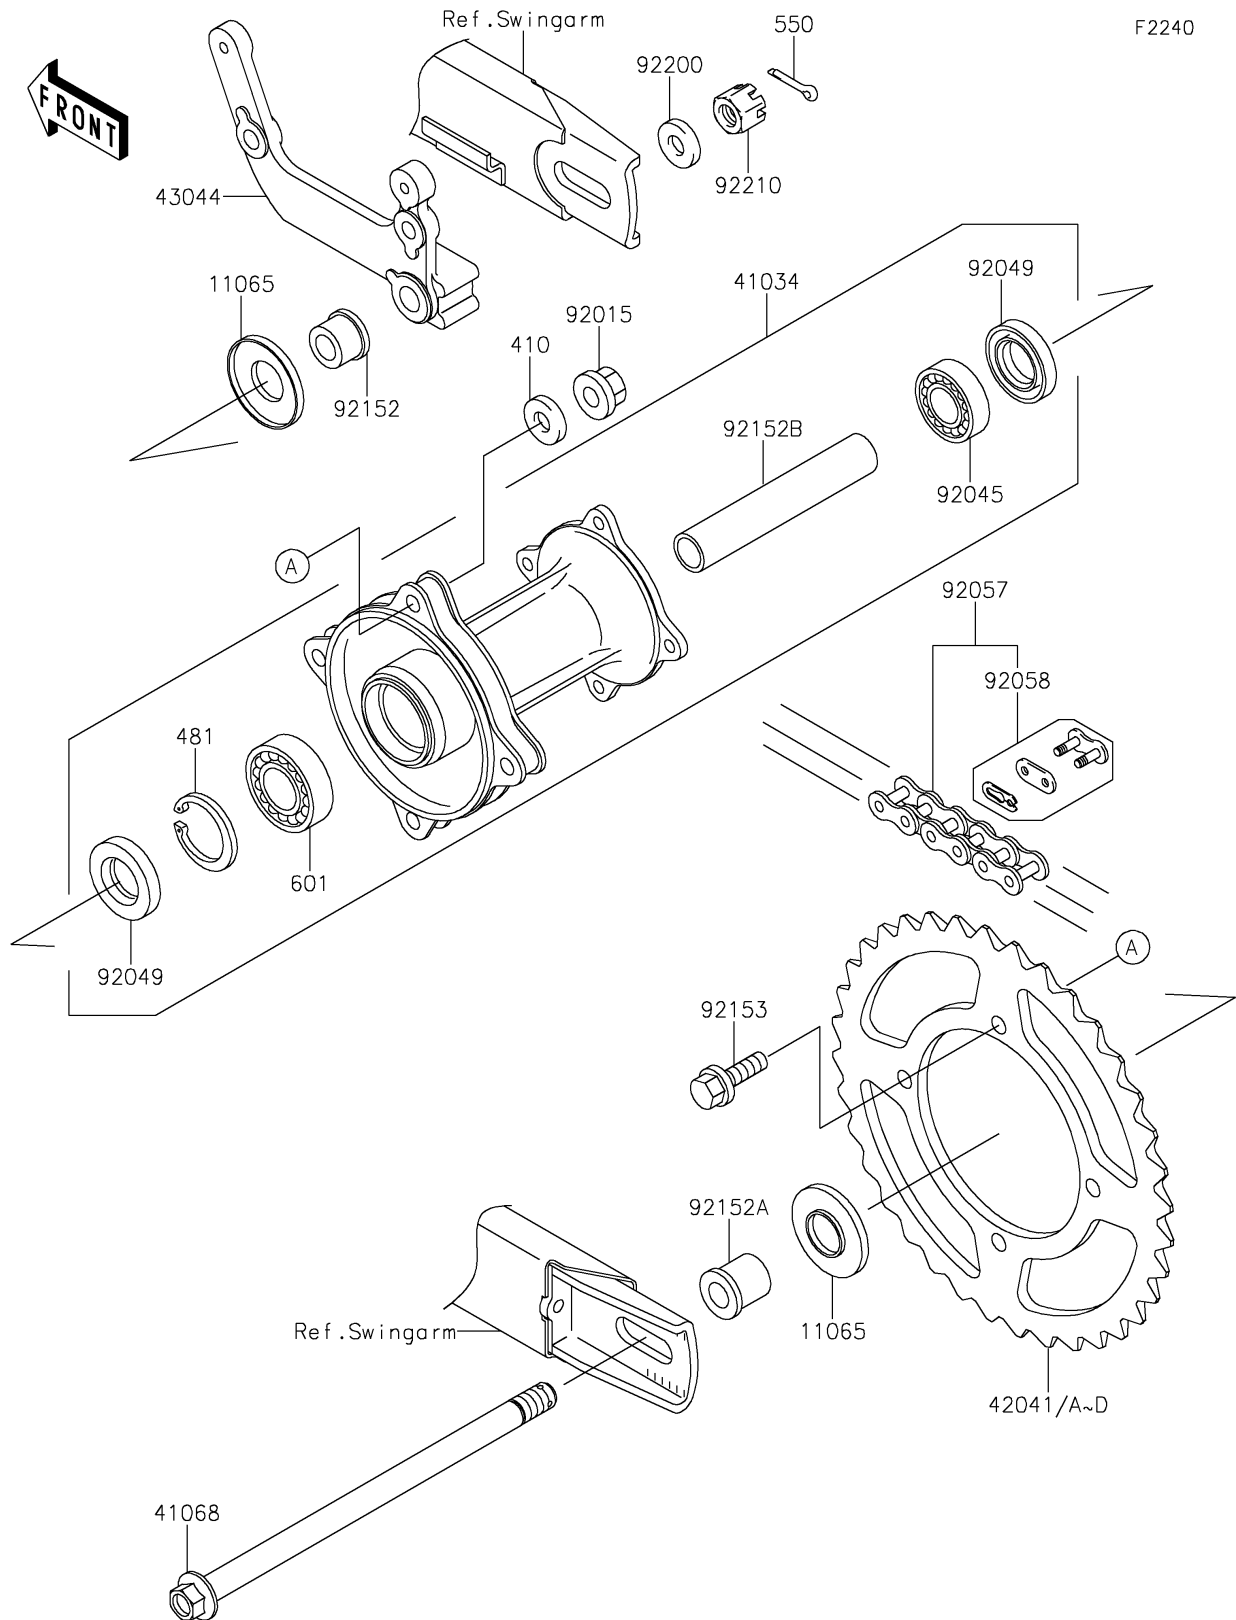

2022 KX™ 65

PARTS DIAGRAM

Rear Hub

2022 KX™ 65

PARTS LIST

Rear Hub

Kawasaki

Let the Good Times Roll®

ITEM NAME

PART NUMBER

QUANTITY
