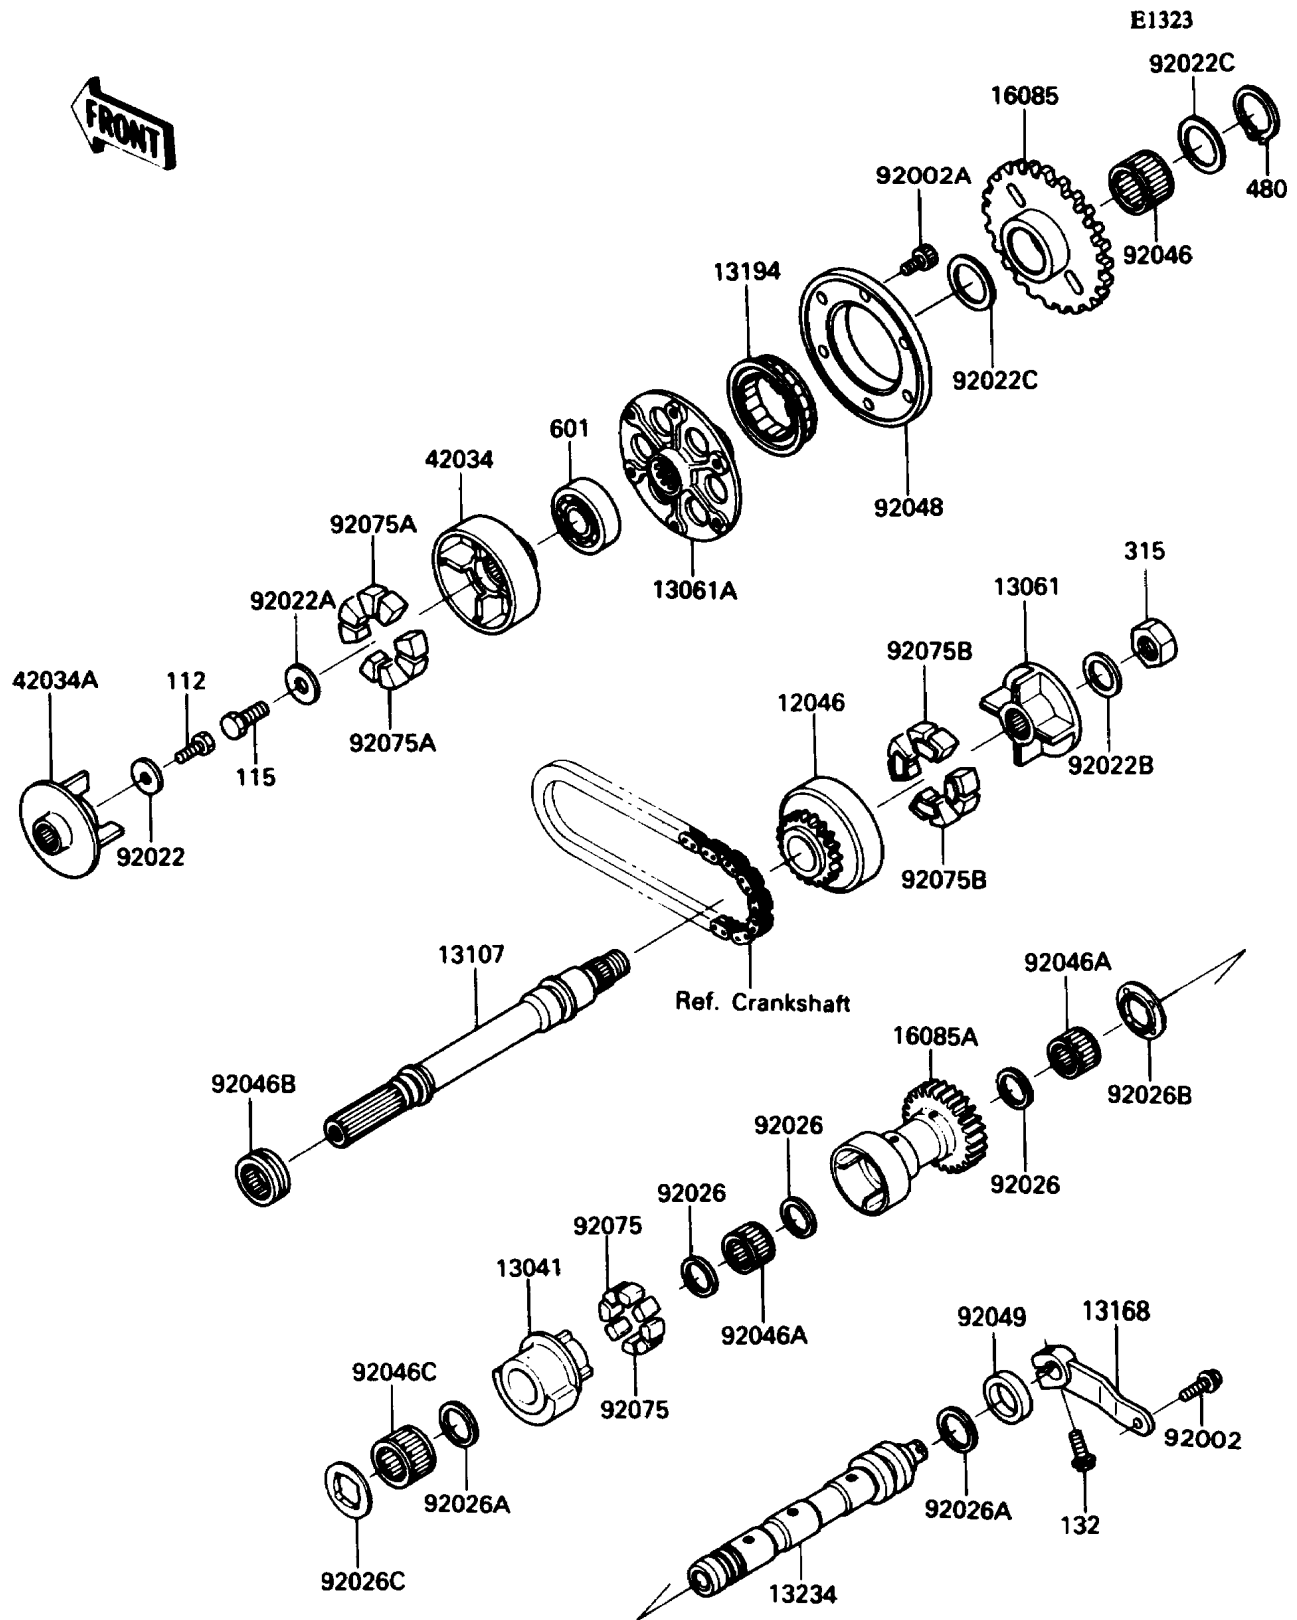

1990 Ninja[®] ZX[™]-11

PARTS DIAGRAM

Balancer

1990 Ninja® ZX™-11

PARTS LIST

Balancer

ITEM NAME	PART NUMBER	QUANTITY
SPROCKET,GENERATOR (Ref # 12046)	12046-1083	1
BALANCER (Ref # 13041)	13041-1092	1
BOSS,SPROCKET (Ref # 13061)	13061-1183	1
BOSS (Ref # 13061A)	13061-1264	1
SHAFT (Ref # 13107)	13107-1108	1
LEVER,BALANCER (Ref # 13168)	13168-1236	1
CLUTCH-ONEWAY (Ref # 13194)	13194-1086	1
SHAFT-COMP,BALANCER (Ref # 13234)	13234-1072	1
GEAR,ONEWAY CLUTCH (Ref # 16085)	16085-1173	1
GEAR,BALANCER (Ref # 16085A)	16085-1223	1
COUPLING (Ref # 42034)	42034-1055	1
COUPLING (Ref # 42034A)	42034-1056	1
BOLT,6X16 (Ref # 92002)	92002-1439	1
BOLT,SOCKET,6X12 (Ref # 92002A)	92002-1796	6
WASHER,6X19.5X2 (Ref # 92022)	92022-1517	1
WASHER,8X22X3 (Ref # 92022A)	92022-1518	1
WASHER,16X26X2 (Ref # 92022B)	92022-1519	1
WASHER,25.3X32X0.5 (Ref # 92022C)	92022-225	2
SPACER,21.3X24.3X1.5 (Ref # 92026)	92026-1213	3
SPACER,21.3X26X1 (Ref # 92026A)	92026-1223	2
SPACER (Ref # 92026B)	92026-1265	1
SPACER (Ref # 92026C)	92026-1271	1
BEARING-NEEDLE,K253020S (Ref # 92046)	92046-1022	1
BEARING-NEEDLE,K21X25X17V2 (Ref # 92046A)	92046-1105	2
BEARING-NEEDLE,RNA4903 (Ref # 92046B)	92046-1109	1
BEARING-NEEDLE (Ref # 92046C)	92046-1155	1
RACE,ONEWAY CLUTCH (Ref # 92048)	92048-1068	1
SEAL-OIL,S192705 (Ref # 92049)	92049-1174	1
DAMPER,BALANCER (Ref # 92075)	92075-1709	8

1990 Ninja[®] ZX[™]-11

PARTS LIST

Balancer

ITEM NAME	PART NUMBER	QUANTITY
DAMPER,COUPLING (Ref # 92075A)	92075-1790	4
DAMPER,COUPLING (Ref # 92075B)	92075-1810	4
BOLT-UPSET (Ref # 112)	112G0616	1
BOLT-SMALL-UPSET (Ref # 115)	115G0820	1
BOLT-FLANGED-SMALL (Ref # 132)	132J0620	1
NUT-HEX-FINE (Ref # 315)	315G1600	1
CIRCLIP-TYPE-C,25MM (Ref # 480)	480J2500	1
BEARING-BALL,#6203 (Ref # 601)	601A6203	1